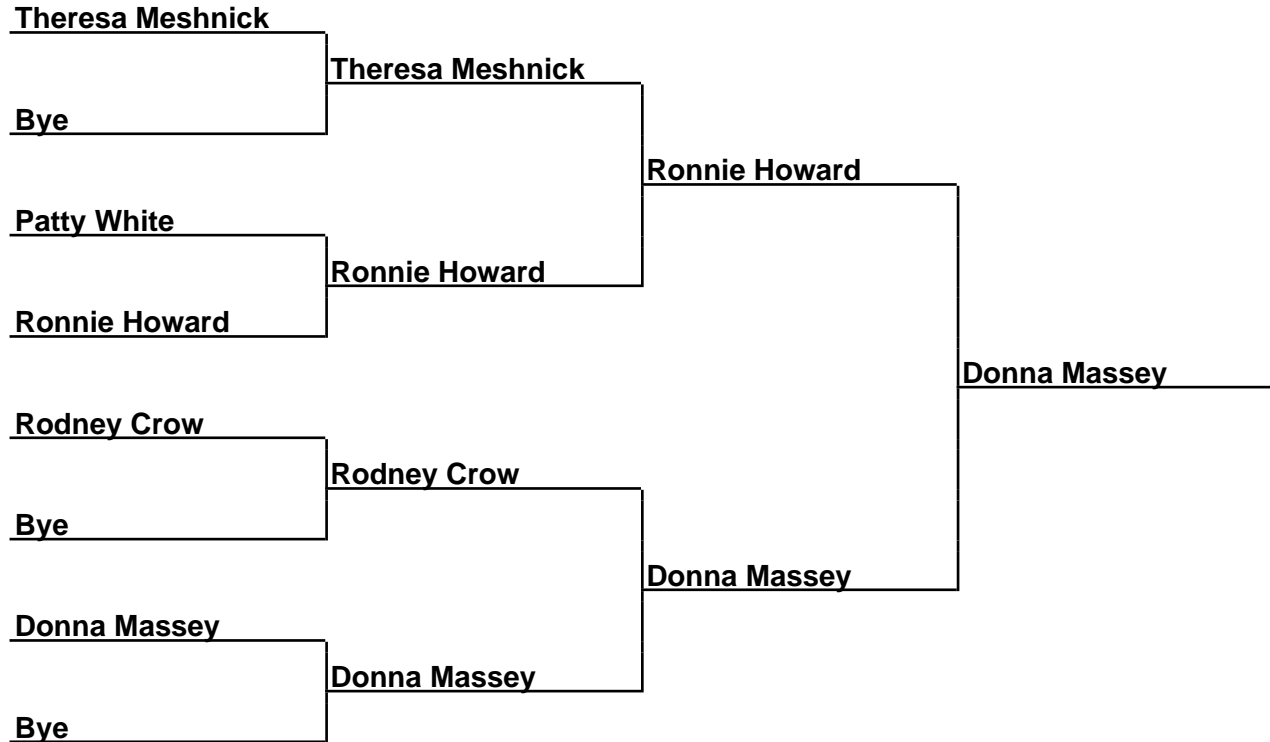

Brackets

22-13-054 Lone Star Shootout - Buffalo, TX

Sponsored by: Tri-County Horseshoe Club

D1-30-Fin - Division I 30 foot Finals

Box Scores

Championship Match	(1)Ed Arionus vs. (2)Roger Vogel	16-15,20-20,25-20
Semi-Finals	(1)Ed Arionus vs. (5)Barbara Taylor	21-14,21-20
Semi-Finals	(2)Roger Vogel vs. (3)Doris Hieden	19-19,16-15,18-16
Quarter-Finals	(1)Ed Arionus vs. (8)Debra Odum	22-17,20-14
Quarter-Finals	(4)Dee King vs. (5)Barbara Taylor	18-16,19-21,15-17
Quarter-Finals	(2)Roger Vogel vs. (7)Paul McCreery	14-15,18-11,22-16
Quarter-Finals	(3)Doris Hieden vs. (6)Scotty Roberds	18-15,21-12

Brackets

22-13-054 Lone Star Shootout - Buffalo, TX

Sponsored by: Tri-County Horseshoe Club

D2-30-Fin - Division II 30 foot Finals

Box Scores

Championship Match	(1)ORVAL (TK) Gibson vs. (3)Christina Holland	14-16,14-16
Semi-Finals	(1)ORVAL (TK) Gibson vs. (4)Dale Muehlenbrock	13-18,15-12,18-8
Semi-Finals	(2)Bob Oconnor vs. (3)Christina Holland	9-13,16-17

Brackets

22-13-054 Lone Star Shootout - Buffalo, TX

Sponsored by: Tri-County Horseshoe Club
Open-Fin-A - Open Division Mixed Finals (A)

Box Scores

Championship Match	(5)Ronnie Howard vs. (3)Donna Massey	9-5,9-10,11-15
Semi-Finals	(1)Theresa Meshnick vs. (5)Ronnie Howard	12-13,11-13
Semi-Finals	(2)Rodney Crow vs. (3)Donna Massey	17-9,10-16,10-11
Quarter-Finals	(4)Patty White vs. (5)Ronnie Howard	9-6,13-15,10-10,3-4(10)

Brackets

22-13-054 Lone Star Shootout - Buffalo, TX

Sponsored by: Tri-County Horseshoe Club

Open-Fin-B - Open Division Mixed Finals (B)

Box Scores

Championship Match	(1)Roy Eakins vs. (2)Lori Finke	9-14,9-14
Semi-Finals	(1)Roy Eakins vs. (4)Garry Sharp	9-7,10-6
Semi-Finals	(2)Lori Finke vs. (3)Shannon Kirkland	14-6,13-7