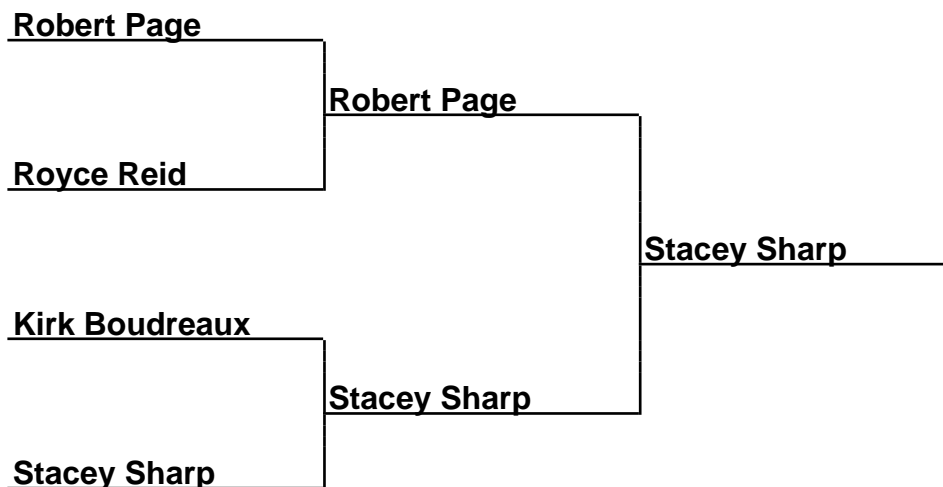

Brackets

22-13-054 Lone Star Shootout - Buffalo, TX

Sponsored by: Tri-County Horseshoe Club

Open-Fin-F - Open Division Mixed Finals (F)

Box Scores

Championship Match	(1)Robert Page vs. (3)Stacey Sharp	5-8,8-7,6-10
Semi-Finals	(1)Robert Page vs. (4)Royce Reid	7-10,8-6,7-4
Semi-Finals	(2)Kirk Boudreaux vs. (3)Stacey Sharp	5-10,7-7,8-7,3-4(10)