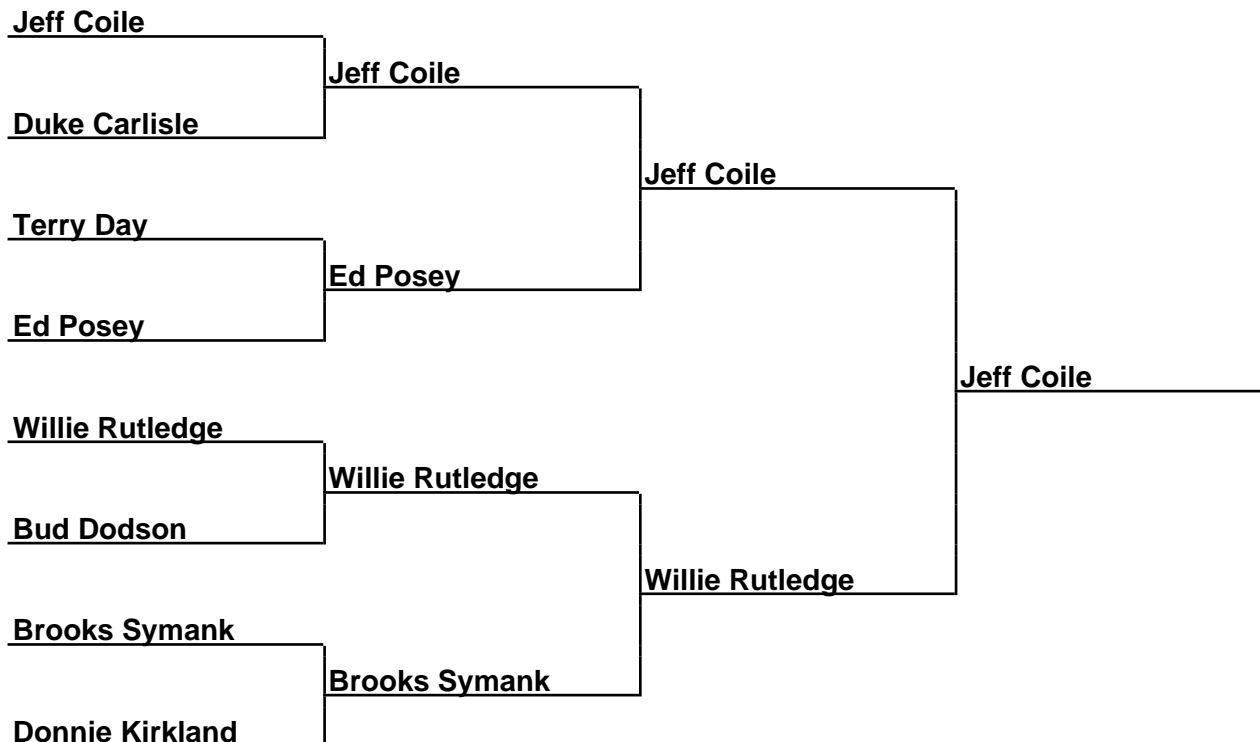

Brackets

22-13-054 Lone Star Shootout - Buffalo, TX

Sponsored by: Tri-County Horseshoe Club

Cmb40-Fin-B - Combined 40 Foot Final (B)

Box Scores

Championship Match	(1)Jeff Coile vs. (2)Willie Rutledge	16-9,12-12,12-12
Semi-Finals	(1)Jeff Coile vs. (5)Ed Posey	13-19,14-13,16-10
Semi-Finals	(2)Willie Rutledge vs. (3)Brooks Symank	15-13,15-10
Quarter-Finals	(1)Jeff Coile vs. (8)Duke Carlisle	13-13,11-11,13-10
Quarter-Finals	(4)Terry Day vs. (5)Ed Posey	11-16,14-13,11-11,5-10(14)
Quarter-Finals	(2)Willie Rutledge vs. (7)Bud Dodson	17-12,19-15
Quarter-Finals	(3)Brooks Symank vs. (6)Donnie Kirkland	7-9,14-11,13-11