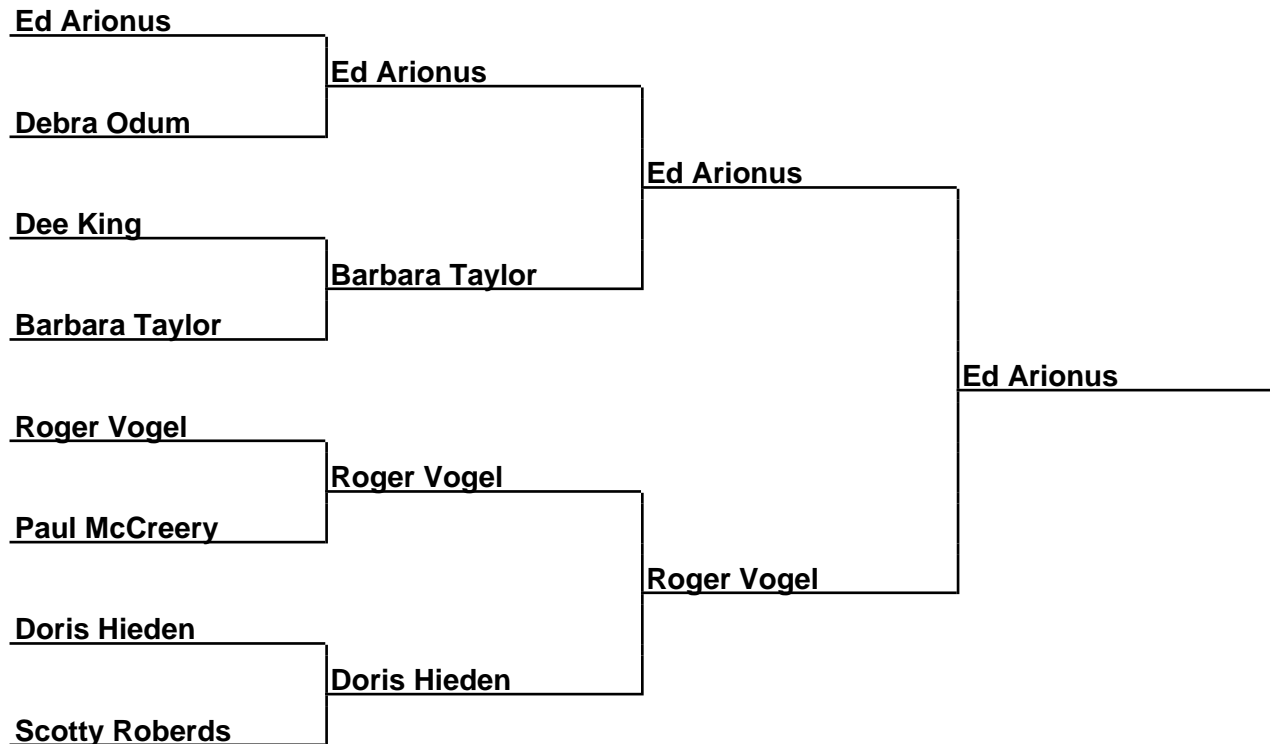

Brackets

22-13-054 Lone Star Shootout - Buffalo, TX

Sponsored by: Tri-County Horseshoe Club

D1-30-Fin - Division I 30 foot Finals

Box Scores

Championship Match	(1)Ed Arionus vs. (2)Roger Vogel	16-15,20-20,25-20
Semi-Finals	(1)Ed Arionus vs. (5)Barbara Taylor	21-14,21-20
Semi-Finals	(2)Roger Vogel vs. (3)Doris Hieden	19-19,16-15,18-16
Quarter-Finals	(1)Ed Arionus vs. (8)Debra Odum	22-17,20-14
Quarter-Finals	(4)Dee King vs. (5)Barbara Taylor	18-16,19-21,15-17
Quarter-Finals	(2)Roger Vogel vs. (7)Paul McCreery	14-15,18-11,22-16
Quarter-Finals	(3)Doris Hieden vs. (6)Scotty Roberds	18-15,21-12

Brackets

22-13-054 Lone Star Shootout - Buffalo, TX

Sponsored by: Tri-County Horseshoe Club

D2-30-Fin - Division II 30 foot Finals

Box Scores

Championship Match	(1)ORVAL (TK) Gibson vs. (3)Christina Holland	14-16,14-16
Semi-Finals	(1)ORVAL (TK) Gibson vs. (4)Dale Muehlenbrock	13-18,15-12,18-8
Semi-Finals	(2)Bob Oconnor vs. (3)Christina Holland	9-13,16-17