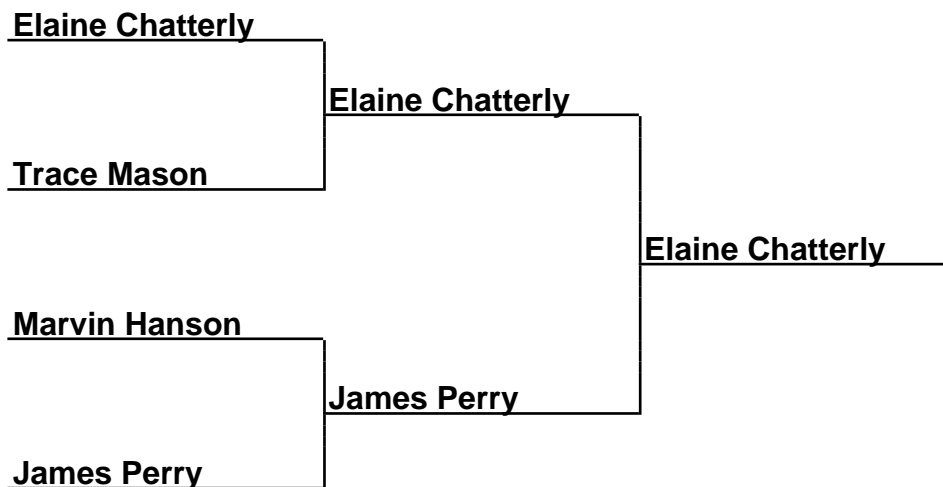

Brackets

22-13-054 Lone Star Shootout - Buffalo, TX

Sponsored by: Tri-County Horseshoe Club

Open-Fin-B - Open Division Mixed Finals (B)

Box Scores

Championship Match	(1)Roy Eakins vs. (2)Lori Finke	9-14,9-14
Semi-Finals	(1)Roy Eakins vs. (4)Garry Sharp	9-7,10-6
Semi-Finals	(2)Lori Finke vs. (3)Shannon Kirkland	14-6,13-7

Brackets

22-13-054 Lone Star Shootout - Buffalo, TX

Sponsored by: Tri-County Horseshoe Club
Open-Fin-C - Open Division Mixed Finals (C)

Box Scores

Championship Match	(4)Johnny Sorge vs. (3)David White	11-11,11-16,9-12
Semi-Finals	(1)Nicolas Pigman vs. (4)Johnny Sorge	11-15,12-12,13-14
Semi-Finals	(2)Allen Layman vs. (3)David White	6-10,5-12
Quarter-Finals	(4)Johnny Sorge vs. (5)Valerie Ott	13-13,14-12,12-7
Quarter-Finals	(3)David White vs. (6)Leslie Sharp	13-7,14-6

Brackets

22-13-054 Lone Star Shootout - Buffalo, TX

Sponsored by: Tri-County Horseshoe Club

Open-Fin-D - Open Division Mixed Finals (D)

Box Scores

Championship Match

(1)Elaine Chatterly vs. (3)James Perry

9-12,11-6,13-11