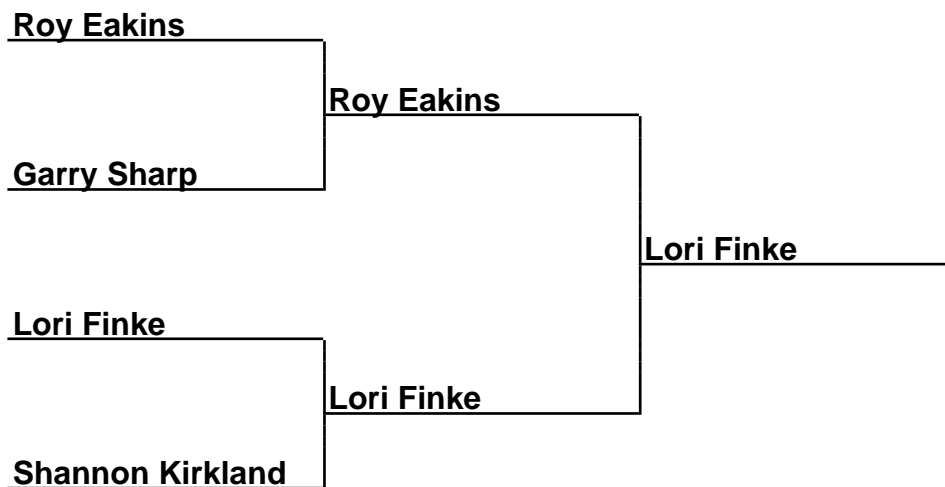

Brackets

22-13-054 Lone Star Shootout - Buffalo, TX

Sponsored by: Tri-County Horseshoe Club

D2-30-Fin - Division II 30 foot Finals

Box Scores

Championship Match	(1)ORVAL (TK) Gibson vs. (3)Christina Holland	14-16,14-16
Semi-Finals	(1)ORVAL (TK) Gibson vs. (4)Dale Muehlenbrock	13-18,15-12,18-8
Semi-Finals	(2)Bob Oconnor vs. (3)Christina Holland	9-13,16-17

Brackets

22-13-054 Lone Star Shootout - Buffalo, TX

Sponsored by: Tri-County Horseshoe Club
Open-Fin-A - Open Division Mixed Finals (A)

Box Scores

Championship Match	(5)Ronnie Howard vs. (3)Donna Massey	9-5,9-10,11-15
Semi-Finals	(1)Theresa Meshnick vs. (5)Ronnie Howard	12-13,11-13
Semi-Finals	(2)Rodney Crow vs. (3)Donna Massey	17-9,10-16,10-11
Quarter-Finals	(4)Patty White vs. (5)Ronnie Howard	9-6,13-15,10-10,3-4(10)

Brackets

22-13-054 Lone Star Shootout - Buffalo, TX

Sponsored by: Tri-County Horseshoe Club

Open-Fin-B - Open Division Mixed Finals (B)

Box Scores

Championship Match	(1)Roy Eakins vs. (2)Lori Finke	9-14,9-14
Semi-Finals	(1)Roy Eakins vs. (4)Garry Sharp	9-7,10-6
Semi-Finals	(2)Lori Finke vs. (3)Shannon Kirkland	14-6,13-7