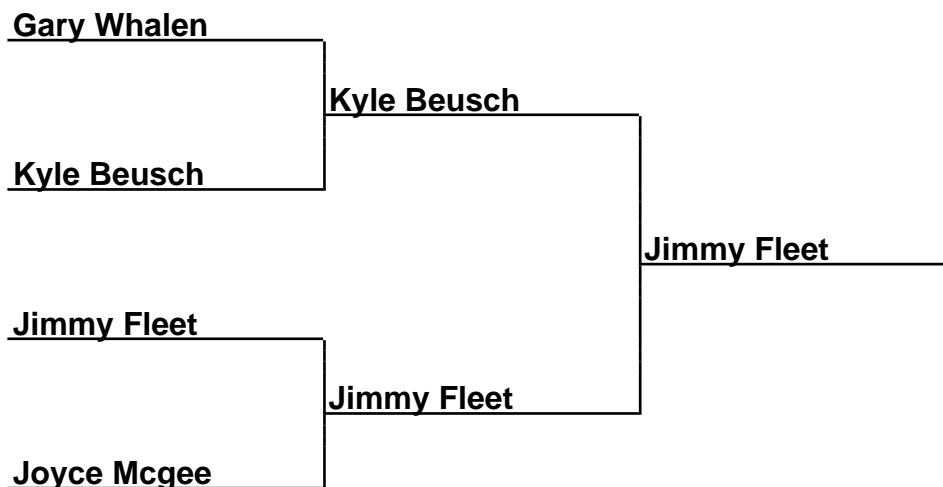

Brackets

22-13-054 Lone Star Shootout - Buffalo, TX

Sponsored by: Tri-County Horseshoe Club

Open-Fin-D - Open Division Mixed Finals (D)

Box Scores

Championship Match

(1)Elaine Chatterly vs. (3)James Perry

9-12,11-6,13-11

Semi-Finals

(1)Elaine Chatterly vs. (4)Trace Mason

9-8,7-7,8-12,3-1(10)

Semi-Finals

(2)Marvin Hanson vs. (3)James Perry

10-10,7-12,13-15

Brackets

22-13-054 Lone Star Shootout - Buffalo, TX

Sponsored by: Tri-County Horseshoe Club

Open-Fin-E - Open Division Mixed Finals (E)

Box Scores

Championship Match	(4)Kyle Beusch vs. (2)Jimmy Fleet	8-8,2-10,9-9
Semi-Finals	(1)Gary Whalen vs. (4)Kyle Beusch	11-13,7-8
Semi-Finals	(2)Jimmy Fleet vs. (3)Joyce Mcgee	10-6,5-4