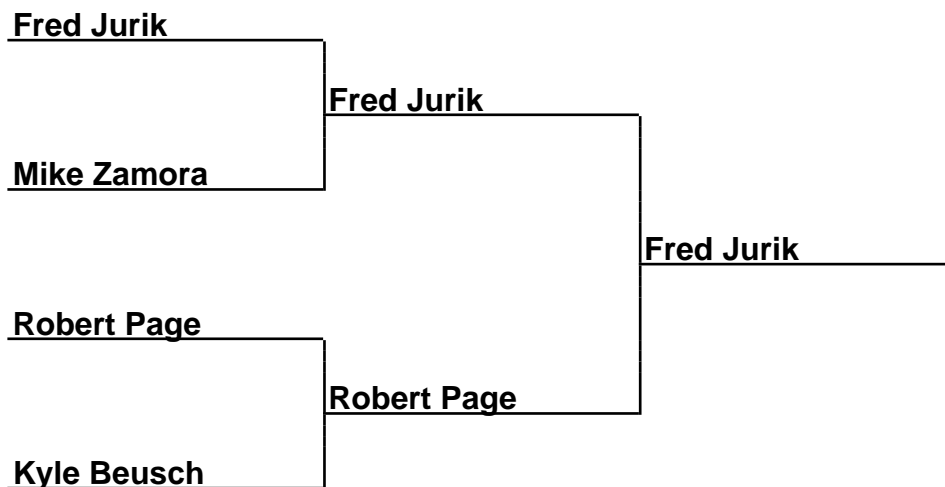

Brackets

22-14-055 Lonestar Shootout PTO - Buffalo, TX

Sponsored by: Tri-County Horseshoe Club, City of Buffalo

Open-Fin-D - Open Division Mixed Finals (D)

Box Scores

Championship Match	(1)Fred Jurik vs. (2)Robert Page	7-4,5-10,5-5,3-2(10)
Semi-Finals	(1)Fred Jurik vs. (4)Mike Zamora	8-0,5-3
Semi-Finals	(2)Robert Page vs. (3)Kyle Beusch	6-5,7-3