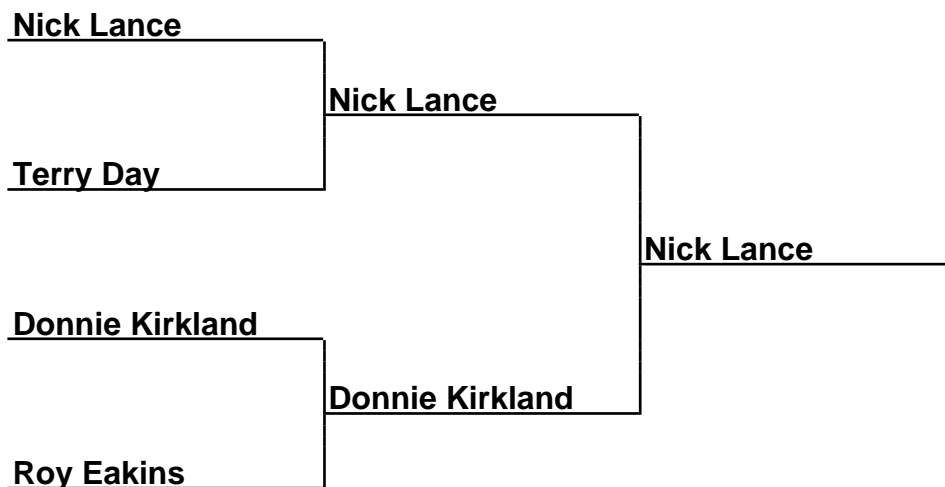

Brackets

22-14-055 Lonestar Shootout PTO - Buffalo, TX

Sponsored by: Tri-County Horseshoe Club, City of Buffalo

Cmb40-Fin-A - Combined 40 Foot Final (A)

Box Scores

Championship Match	(1)Ed Posey vs. (2)Jeff Finke	16-18,21-16,15-19
Semi-Finals	(1)Ed Posey vs. (4)Jeff Ratcliff	18-8,13-8
Semi-Finals	(2)Jeff Finke vs. (3)Bud Dodson	14-11,11-10

Brackets

22-14-055 Lonestar Shootout PTO - Buffalo, TX

Sponsored by: Tri-County Horseshoe Club, City of Buffalo

Cmb40-Fin-B - Combined 40 Foot Final (B)

Box Scores

Championship Match	(1)Nick Lance vs. (2)Donnie Kirkland	15-10,18-16
Semi-Finals	(1)Nick Lance vs. (4)Terry Day	13-10,15-15,12-10
Semi-Finals	(2)Donnie Kirkland vs. (3)Roy Eakins	12-7,13-13,13-12