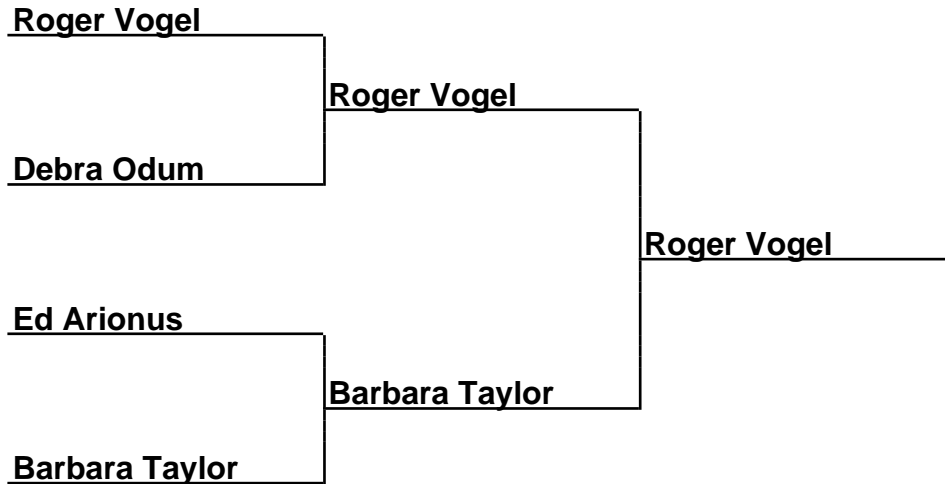

Brackets

22-14-055 Lonestar Shootout PTO - Buffalo, TX

Sponsored by: Tri-County Horseshoe Club, City of Buffalo

D1-30-Fin - Division I 30 foot Finals

Box Scores

Championship Match	(1)Roger Vogel vs. (3)Barbara Taylor	25-17,23-19
Semi-Finals	(1)Roger Vogel vs. (4)Debra Odum	20-20,20-18,24-13
Semi-Finals	(2)Ed Arionus vs. (3)Barbara Taylor	16-20,18-19

Brackets

22-14-055 Lonestar Shootout PTO - Buffalo, TX

Sponsored by: Tri-County Horseshoe Club, City of Buffalo

D2-30-Fin-A - Division II 30 Foot Finals (A)

Box Scores

Championship Match	(1)Curtis Burson vs. (2)ORVAL 'TK' Gibson	20-13,16-10
Semi-Finals	(1)Curtis Burson vs. (4)Willie Booth	18-15,15-16,13-10
Semi-Finals	(2)ORVAL 'TK' Gibson vs. (3)Will Wade	18-16,20-16