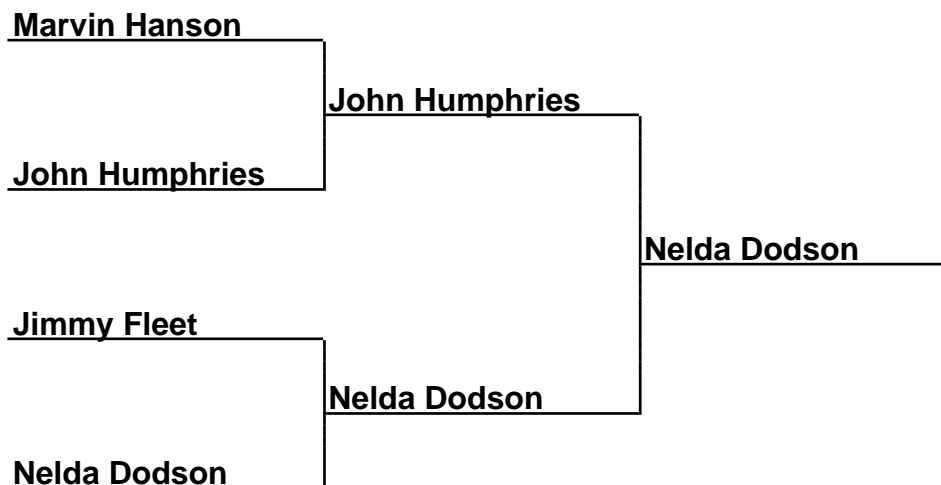

Brackets

22-14-055 Lonestar Shootout PTO - Buffalo, TX

Sponsored by: Tri-County Horseshoe Club, City of Buffalo

Cmb40-Fin-A - Combined 40 Foot Final (A)

Box Scores

Championship Match	(1)Ed Posey vs. (2)Jeff Finke	16-18,21-16,15-19
Semi-Finals	(1)Ed Posey vs. (4)Jeff Ratcliff	18-8,13-8
Semi-Finals	(2)Jeff Finke vs. (3)Bud Dodson	14-11,11-10

Brackets

22-14-055 Lonestar Shootout PTO - Buffalo, TX

Sponsored by: Tri-County Horseshoe Club, City of Buffalo

Cmb40-Fin-B - Combined 40 Foot Final (B)

Box Scores

Championship Match	(1)Nick Lance vs. (2)Donnie Kirkland	15-10,18-16
Semi-Finals	(1)Nick Lance vs. (4)Terry Day	13-10,15-15,12-10
Semi-Finals	(2)Donnie Kirkland vs. (3)Roy Eakins	12-7,13-13,13-12

Brackets

22-14-055 Lonestar Shootout PTO - Buffalo, TX

Sponsored by: Tri-County Horseshoe Club, City of Buffalo

Open-Fin-A - Open Division Mixed Finals (A)

Box Scores

Championship Match	(4)John Humphries vs. (3)Nelda Dodson	8-15,6-12
Semi-Finals	(1)Marvin Hanson vs. (4)John Humphries	9-10,8-9
Semi-Finals	(2)Jimmy Fleet vs. (3)Nelda Dodson	15-12,11-17,16-17