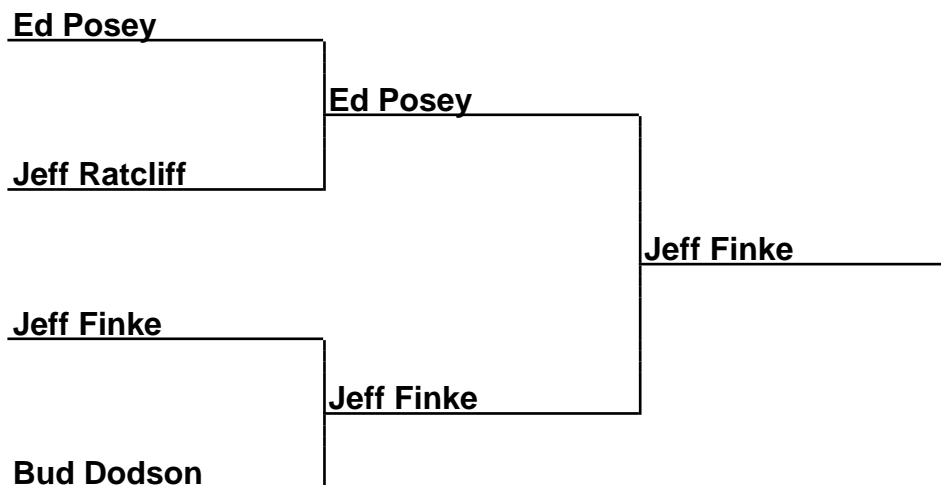

Brackets

22-14-055 Lonestar Shootout PTO - Buffalo, TX

Sponsored by: Tri-County Horseshoe Club, City of Buffalo

D2-30-Fin-A - Division II 30 Foot Finals (A)

Box Scores

Championship Match	(1)Curtis Burson vs. (2)ORVAL 'TK' Gibson	20-13,16-10
Semi-Finals	(1)Curtis Burson vs. (4)Willie Booth	18-15,15-16,13-10
Semi-Finals	(2)ORVAL 'TK' Gibson vs. (3)Will Wade	18-16,20-16

Brackets

22-14-055 Lonestar Shootout PTO - Buffalo, TX

Sponsored by: Tri-County Horseshoe Club, City of Buffalo

D2-30-Fin-B - Division II 30 Foot Finals (B)

Box Scores

Championship Match	(1)Bob O'Connor vs. (2)Lori Finke	9-14,8-15
Semi-Finals	(1)Bob O'Connor vs. (4)Laurie Curtis	12-7,6-7,13-10
Semi-Finals	(2)Lori Finke vs. (3)Patty White	13-9,15-6

Brackets

22-14-055 Lonestar Shootout PTO - Buffalo, TX

Sponsored by: Tri-County Horseshoe Club, City of Buffalo

Cmb40-Fin-A - Combined 40 Foot Final (A)

Box Scores

Championship Match	(1)Ed Posey vs. (2)Jeff Finke	16-18,21-16,15-19
Semi-Finals	(1)Ed Posey vs. (4)Jeff Ratcliff	18-8,13-8
Semi-Finals	(2)Jeff Finke vs. (3)Bud Dodson	14-11,11-10