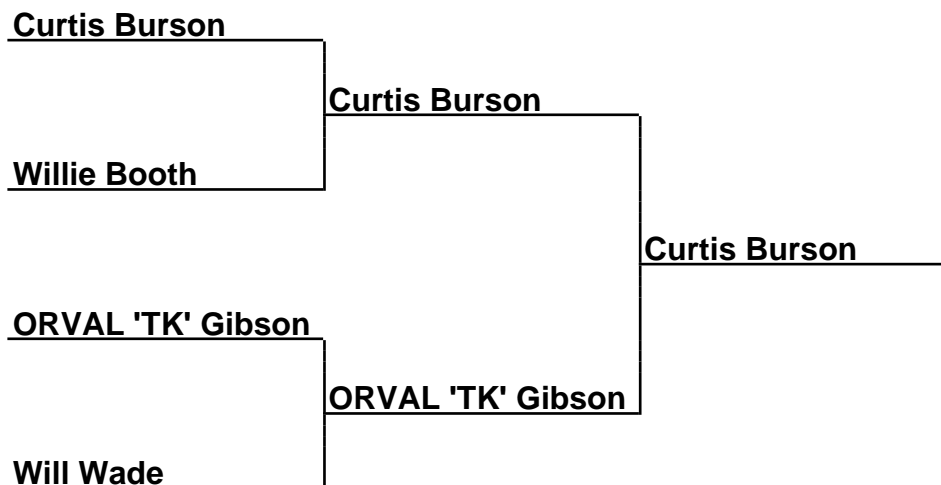

Brackets

22-14-055 Lonestar Shootout PTO - Buffalo, TX

Sponsored by: Tri-County Horseshoe Club, City of Buffalo

D1-30-Fin - Division I 30 foot Finals

Box Scores

Championship Match	(1)Roger Vogel vs. (3)Barbara Taylor	25-17,23-19
Semi-Finals	(1)Roger Vogel vs. (4)Debra Odum	20-20,20-18,24-13
Semi-Finals	(2)Ed Arionus vs. (3)Barbara Taylor	16-20,18-19

Brackets

22-14-055 Lonestar Shootout PTO - Buffalo, TX

Sponsored by: Tri-County Horseshoe Club, City of Buffalo

D2-30-Fin-A - Division II 30 Foot Finals (A)

Box Scores

Championship Match	(1)Curtis Burson vs. (2)ORVAL 'TK' Gibson	20-13,16-10
Semi-Finals	(1)Curtis Burson vs. (4)Willie Booth	18-15,15-16,13-10
Semi-Finals	(2)ORVAL 'TK' Gibson vs. (3)Will Wade	18-16,20-16