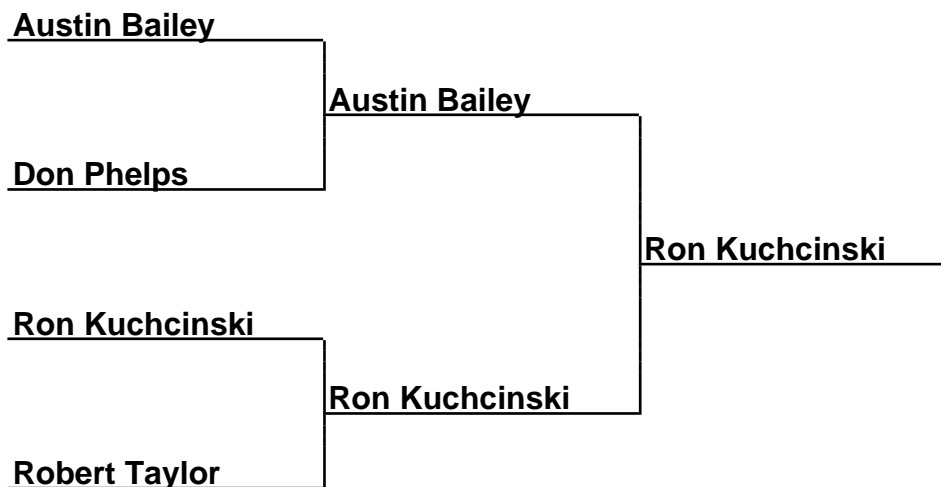

Brackets

32-14-006 Mammoth Caves PTO - Chalybeate, KY

Sponsored by: White Distributors

Cmb40-Fin-A - Combined 40 Foot Final (A)

Box Scores

Championship Match	(1)Charlie Meredith vs. (2)Tony Hankins	22-23,21-18,21-22
Semi-Finals	(1)Charlie Meredith vs. (4)Larry McAfee	27-19,23-15
Semi-Finals	(2)Tony Hankins vs. (3)Allen Withrow	22-17,19-15

Brackets

32-14-006 Mammoth Caves PTO - Chalybeate, KY

Sponsored by: White Distributors

Cmb40-Fin-B - Combined 40 Foot Final (B)

Box Scores

Championship Match	(1)Austin Bailey vs. (2)Ron Kuchcinski	18-21,15-15,18-26
Semi-Finals	(1)Austin Bailey vs. (4)Don Phelps	17-14,14-20,15-14
Semi-Finals	(2)Ron Kuchcinski vs. (3)Robert Taylor	14-15,17-15,18-14