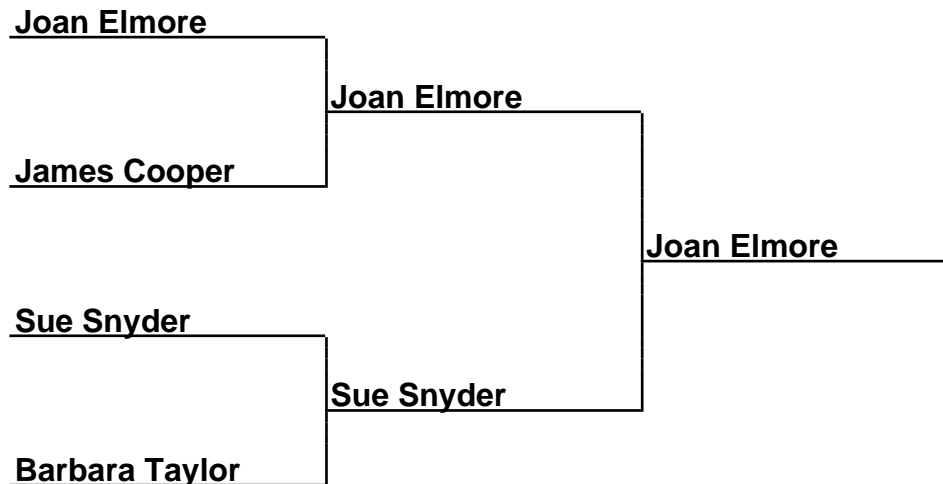

Brackets

32-14-006 Mammoth Caves PTO - Chalybeate, KY

Sponsored by: White Distributors

D1-30-Fin - Division I 30 foot Finals

Box Scores

Championship Match	(1)Joan Elmore vs. (2)Sue Snyder	24-23,24-21
Semi-Finals	(1)Joan Elmore vs. (4)James Cooper	23-17,28-23
Semi-Finals	(2)Sue Snyder vs. (3)Barbara Taylor	26-18,22-22,22-23,11-10(12)

Brackets

32-14-006 Mammoth Caves PTO - Chalybeate, KY

Sponsored by: White Distributors

D2-30-Fin - Division II 30 foot Finals

Box Scores

Championship Match	(1)Charles Browning vs. (2)Johnnie Jones	19-12,19-15
Semi-Finals	(1)Charles Browning vs. (4)Laurie Lampkin	13-13,19-17,18-14
Semi-Finals	(2)Johnnie Jones vs. (3)Pete Clemmons	16-14,15-14