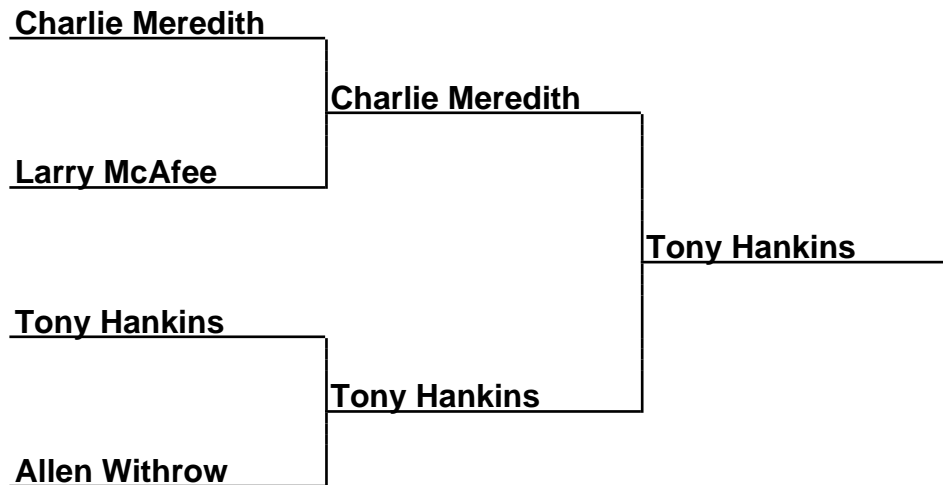

Brackets

32-14-006 Mammoth Caves PTO - Chalybeate, KY

Sponsored by: White Distributors

D2-30-Fin - Division II 30 foot Finals

Box Scores

Championship Match	(1)Charles Browning vs. (2)Johnnie Jones	19-12,19-15
Semi-Finals	(1)Charles Browning vs. (4)Laurie Lampkin	13-13,19-17,18-14
Semi-Finals	(2)Johnnie Jones vs. (3)Pete Clemmons	16-14,15-14

Brackets

32-14-006 Mammoth Caves PTO - Chalybeate, KY

Sponsored by: White Distributors

Open-Fin-A - Open Division Mixed Finals (A)

Box Scores

Championship Match	(1)Mike Clark vs. (3)Karen Meredith	7-7,9-11,9-10
Semi-Finals	(1)Mike Clark vs. (4)Ronnie Boyd	12-7,10-9
Semi-Finals	(2)A.B. Webb vs. (3)Karen Meredith	8-9,4-16

Brackets

32-14-006 Mammoth Caves PTO - Chalybeate, KY

Sponsored by: White Distributors

Cmb40-Fin-A - Combined 40 Foot Final (A)

Box Scores

Championship Match	(1)Charlie Meredith vs. (2)Tony Hankins	22-23,21-18,21-22
Semi-Finals	(1)Charlie Meredith vs. (4)Larry McAfee	27-19,23-15
Semi-Finals	(2)Tony Hankins vs. (3)Allen Withrow	22-17,19-15