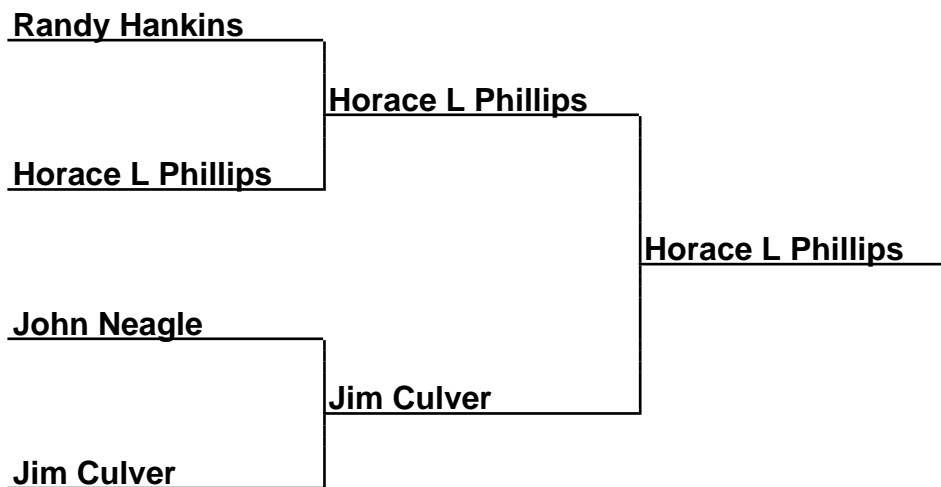

Brackets

32-14-006 Mammoth Caves PTO - Chalybeate, KY

Sponsored by: White Distributors

Cmb40-Fin-A - Combined 40 Foot Final (A)

Box Scores

Championship Match	(1)Charlie Meredith vs. (2)Tony Hankins	22-23,21-18,21-22
Semi-Finals	(1)Charlie Meredith vs. (4)Larry McAfee	27-19,23-15
Semi-Finals	(2)Tony Hankins vs. (3)Allen Withrow	22-17,19-15

Brackets

32-14-006 Mammoth Caves PTO - Chalybeate, KY

Sponsored by: White Distributors

Cmb40-Fin-B - Combined 40 Foot Final (B)

Box Scores

Championship Match	(1)Austin Bailey vs. (2)Ron Kuchcinski	18-21,15-15,18-26
Semi-Finals	(1)Austin Bailey vs. (4)Don Phelps	17-14,14-20,15-14
Semi-Finals	(2)Ron Kuchcinski vs. (3)Robert Taylor	14-15,17-15,18-14

Brackets

32-14-006 Mammoth Caves PTO - Chalybeate, KY

Sponsored by: White Distributors

Cmb40-Fin-C - Combined 40 Foot Final ©

Box Scores

Championship Match	(4)Horace L Phillips vs. (3)Jim Culver	17-13,15-11
Semi-Finals	(1)Randy Hankins vs. (4)Horace L Phillips	10-18,12-18
Semi-Finals	(2)John Neagle vs. (3)Jim Culver	14-16,15-16