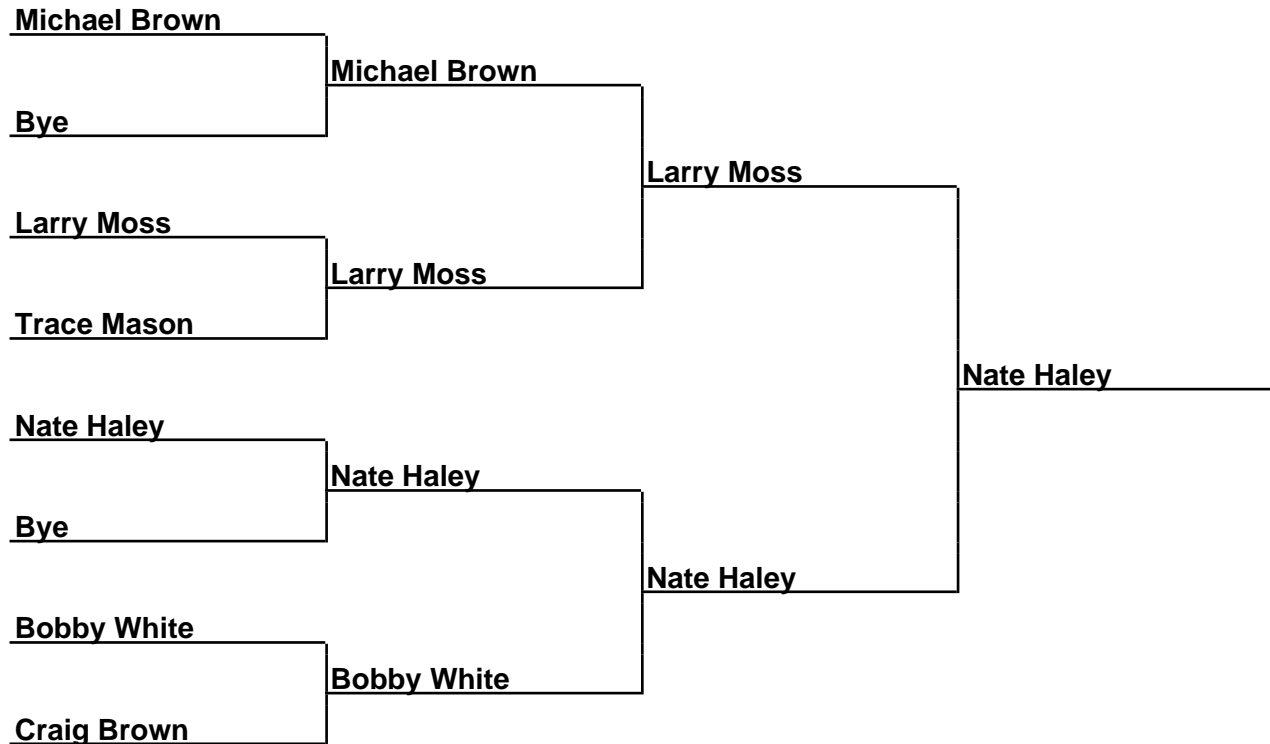

Brackets

41-14-007 SummerFun PTO - Newberry, SC

Sponsored by: White Distributors

D1-30-Fin - Division I 30 foot Finals

Box Scores

Championship Match	(1)Joan Elmore vs. (2)Debra Brown	26-22,20-18
Semi-Finals	(1)Joan Elmore vs. (4)James Cooper	25-24,26-20
Semi-Finals	(2)Debra Brown vs. (3)Barbara Taylor	27-17,25-19
Quarter-Finals	(4)James Cooper vs. (5)Ellen Perry	20-17,21-20

Brackets

41-14-007 SummerFun PTO - Newberry, SC

Sponsored by: White Distributors

D2-30-Fin - Division II 30 foot Finals

Box Scores

Championship Match
Semi-Finals

(1)Shelly Martinez vs. (2)Paul Jennings
(2)Paul Jennings vs. (3)Russell Allen

12-7,19-6
8-10,15-9,10-8

Brackets

41-14-007 SummerFun PTO - Newberry, SC

Sponsored by: White Distributors

Open-Fin-A - Open Division Mixed Finals (A)

Box Scores

Championship Match	(4)Larry Moss vs. (2)Nate Haley	8-15,7-13
Semi-Finals	(1)Michael Brown vs. (4)Larry Moss	8-9,7-10
Semi-Finals	(2)Nate Haley vs. (3)Bobby White	8-8,8-7,13-7
Quarter-Finals	(4)Larry Moss vs. (5)Trace Mason	10-4,10-6
Quarter-Finals	(3)Bobby White vs. (6)Craig Brown	7-8,10-0,12-4

Brackets

41-14-007 SummerFun PTO - Newberry, SC

Sponsored by: White Distributors

Cmb40-Fin-A - Combined 40 Foot Final (A)

Box Scores

Championship Match	(1)Brian Simmons vs. (3)Ron Kuchcinski	27-11,27-21
Semi-Finals	(1)Brian Simmons vs. (4)Tom Westbrook	24-15,26-15
Semi-Finals	(7)Kelly Hatrick vs. (3)Ron Kuchcinski	13-17,15-15,16-21
Quarter-Finals	(1)Brian Simmons vs. (8)Horace L Phillips	21-11,28-20
Quarter-Finals	(4)Tom Westbrook vs. (5)David Holliday	14-14,15-16,19-12,10-9(18)
Quarter-Finals	(2)Dennis Wilson vs. (7)Kelly Hatrick	14-18,13-16
Quarter-Finals	(3)Ron Kuchcinski vs. (11)Jerry Colyer	13-8,17-9
First Round	(8)Horace L Phillips vs. (9)Jeff Coile	15-13,11-11,16-12
First Round	(7)Kelly Hatrick vs. (10)Robert Koontz	16-18,19-12,19-12
First Round	(6)Allen Withrow vs. (11)Jerry Colyer	11-13,7-12