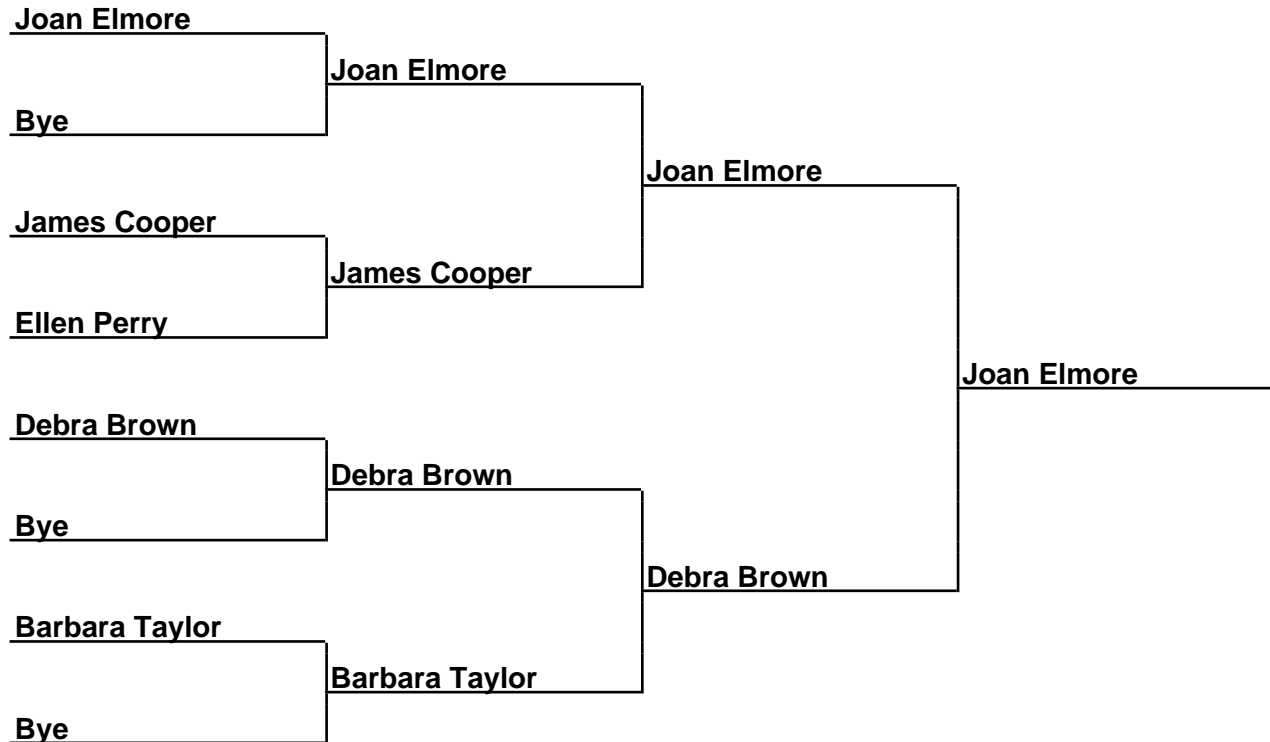

Brackets

41-14-007 SummerFun PTO - Newberry, SC

Sponsored by: White Distributors

D1-30-Fin - Division I 30 foot Finals

Box Scores

Championship Match	(1)Joan Elmore vs. (2)Debra Brown	26-22,20-18
Semi-Finals	(1)Joan Elmore vs. (4)James Cooper	25-24,26-20
Semi-Finals	(2)Debra Brown vs. (3)Barbara Taylor	27-17,25-19
Quarter-Finals	(4)James Cooper vs. (5)Ellen Perry	20-17,21-20

Brackets

41-14-007 SummerFun PTO - Newberry, SC

Sponsored by: White Distributors

D2-30-Fin - Division II 30 foot Finals

Box Scores

Championship Match
Semi-Finals

(1)Shelly Martinez vs. (2)Paul Jennings
(2)Paul Jennings vs. (3)Russell Allen

12-7,19-6
8-10,15-9,10-8

Brackets

41-14-007 SummerFun PTO - Newberry, SC

Sponsored by: White Distributors

Open-Fin-A - Open Division Mixed Finals (A)

Box Scores

Championship Match	(4)Larry Moss vs. (2)Nate Haley	8-15,7-13
Semi-Finals	(1)Michael Brown vs. (4)Larry Moss	8-9,7-10
Semi-Finals	(2)Nate Haley vs. (3)Bobby White	8-8,8-7,13-7
Quarter-Finals	(4)Larry Moss vs. (5)Trace Mason	10-4,10-6
Quarter-Finals	(3)Bobby White vs. (6)Craig Brown	7-8,10-0,12-4