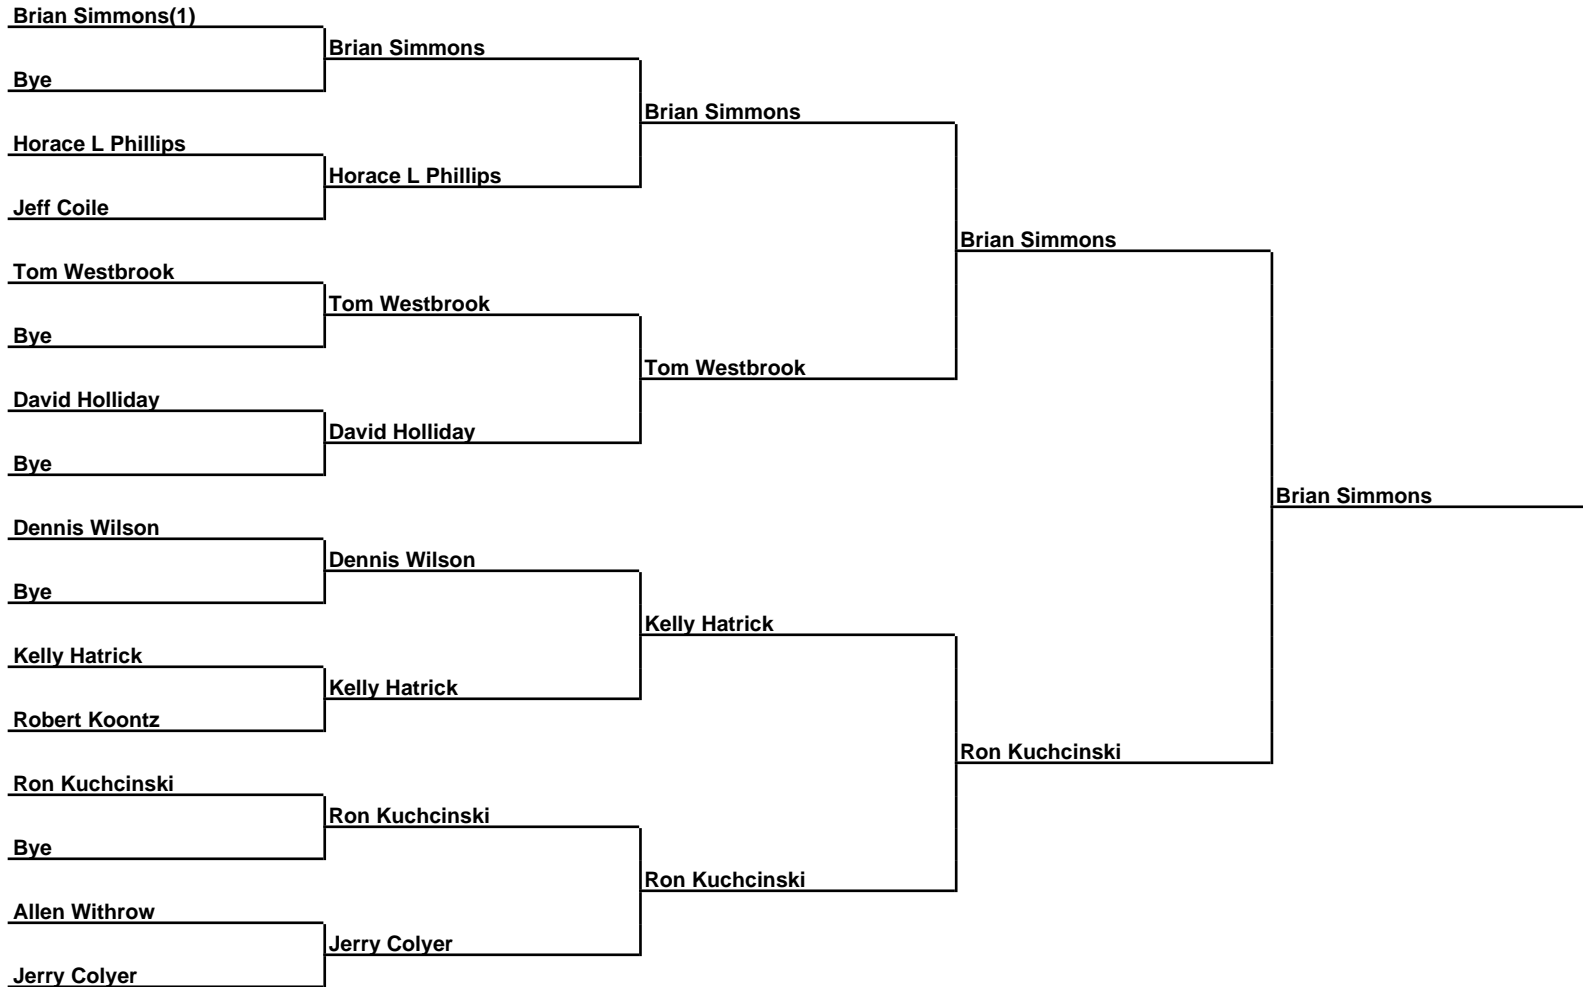

Brackets

41-14-007 SummerFun PTO - Newberry, SC

Sponsored by: White Distributors

D1-30-Fin - Division I 30 foot Finals

Box Scores

Championship Match	(1)Joan Elmore vs. (2)Debra Brown	26-22,20-18
Semi-Finals	(1)Joan Elmore vs. (4)James Cooper	25-24,26-20
Semi-Finals	(2)Debra Brown vs. (3)Barbara Taylor	27-17,25-19
Quarter-Finals	(4)James Cooper vs. (5)Ellen Perry	20-17,21-20

Brackets

41-14-007 SummerFun PTO - Newberry, SC

Sponsored by: White Distributors

D2-30-Fin - Division II 30 foot Finals

Box Scores

Championship Match
Semi-Finals

(1)Shelly Martinez vs. (2)Paul Jennings
(2)Paul Jennings vs. (3)Russell Allen

12-7,19-6
8-10,15-9,10-8

Brackets

41-14-007 SummerFun PTO - Newberry, SC

Sponsored by: White Distributors

Open-Fin-A - Open Division Mixed Finals (A)

Box Scores

Championship Match	(4)Larry Moss vs. (2)Nate Haley	8-15,7-13
Semi-Finals	(1)Michael Brown vs. (4)Larry Moss	8-9,7-10
Semi-Finals	(2)Nate Haley vs. (3)Bobby White	8-8,8-7,13-7
Quarter-Finals	(4)Larry Moss vs. (5)Trace Mason	10-4,10-6
Quarter-Finals	(3)Bobby White vs. (6)Craig Brown	7-8,10-0,12-4

Brackets

41-14-007 SummerFun PTO - Newberry, SC

Sponsored by: White Distributors

Cmb40-Fin-A - Combined 40 Foot Final (A)

Box Scores

Championship Match	(1)Brian Simmons vs. (3)Ron Kuchcinski	27-11,27-21
Semi-Finals	(1)Brian Simmons vs. (4)Tom Westbrook	24-15,26-15
Semi-Finals	(7)Kelly Hatrick vs. (3)Ron Kuchcinski	13-17,15-15,16-21
Quarter-Finals	(1)Brian Simmons vs. (8)Horace L Phillips	21-11,28-20
Quarter-Finals	(4)Tom Westbrook vs. (5)David Holliday	14-14,15-16,19-12,10-9(18)
Quarter-Finals	(2)Dennis Wilson vs. (7)Kelly Hatrick	14-18,13-16
Quarter-Finals	(3)Ron Kuchcinski vs. (11)Jerry Colyer	13-8,17-9
First Round	(8)Horace L Phillips vs. (9)Jeff Coile	15-13,11-11,16-12
First Round	(7)Kelly Hatrick vs. (10)Robert Koontz	16-18,19-12,19-12
First Round	(6)Allen Withrow vs. (11)Jerry Colyer	11-13,7-12