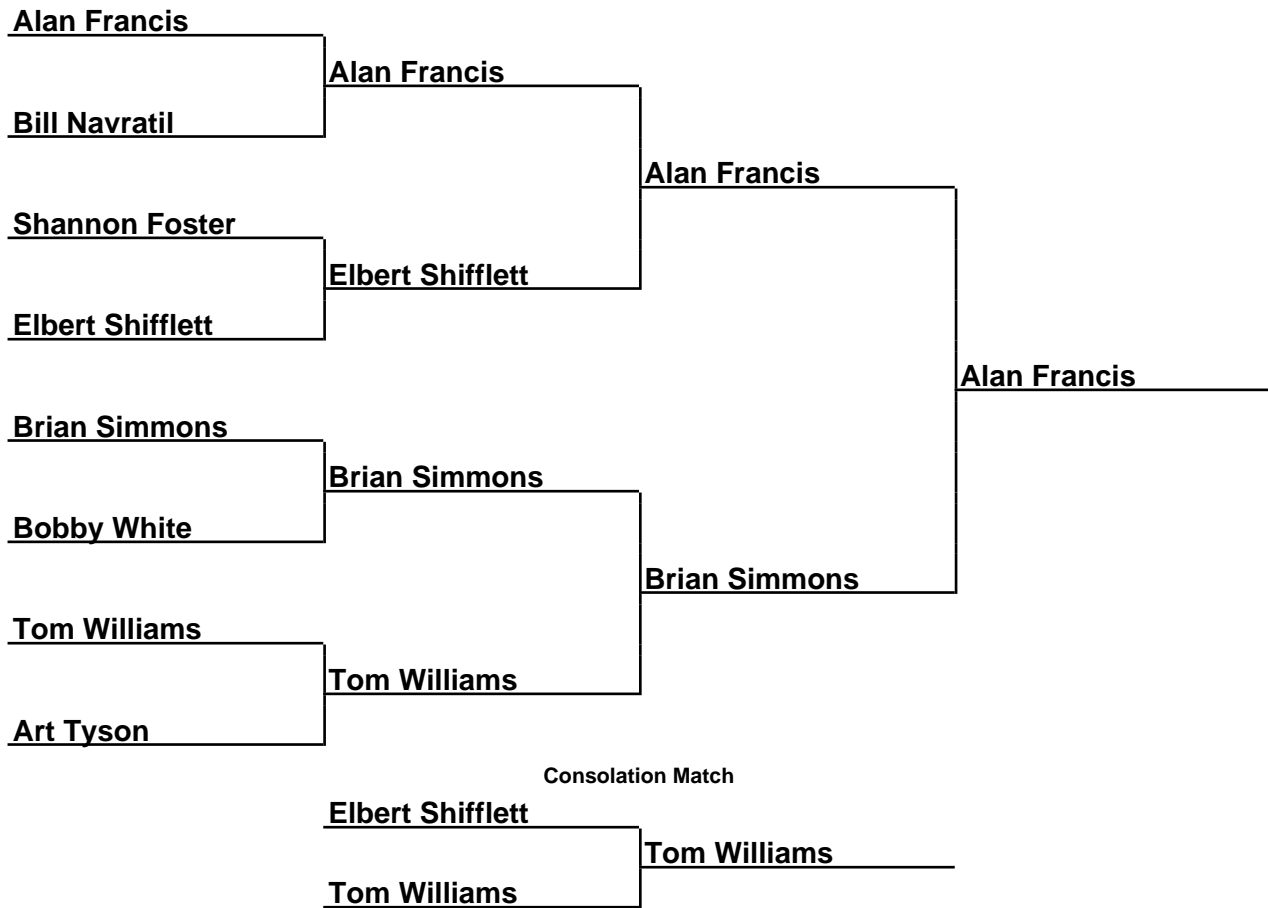

Brackets

39-10-018 Thoroughbred Invitational - Erie, PA

Sponsored by:

D1-40-Fin - Division I 40 foot Finals

Box Scores

Championship Match	Alan Francis vs. Brian Simmons	25-24,27-27,23-26,11-10(12)
Consolation Match	Elbert Shifflett vs. Tom Williams	19-24
Semi-Finals	Alan Francis vs. Elbert Shifflett	29-22,29-23
Semi-Finals	Brian Simmons vs. Tom Williams	25-22,23-23,25-26,10-2(10)
Quarter-Finals	Alan Francis vs. Bill Navratil	26-17,24-24,26-21
Quarter-Finals	Shannon Foster vs. Elbert Shifflett	21-19,19-23,20-23
Quarter-Finals	Brian Simmons vs. Bobby White	26-14,24-15
Quarter-Finals	Tom Williams vs. Art Tyson	16-19,19-18,21-15

Brackets

39-10-018 Thoroughbred Invitational - Erie, PA

Sponsored by:

D1-30-Fin - Division I 30 foot Finals

Box Scores

Championship Match	Sue Snyder vs. Barbara Taylor	24-17,24-22
Consolation Match	Paul McGee vs. Adelene Foster	17-21
Semi-Finals	Sue Snyder vs. Paul McGee	22-20,25-22
Semi-Finals	Barbara Taylor vs. Adelene Foster	22-22,19-16,23-19

Brackets

39-10-018 Thoroughbred Invitational - Erie, PA

Sponsored by:

D2-Fin - Division II Finals

Box Scores

Championship Match	Rick Snyder vs. Dennis Wilson	17-19,21-16,22-10
Consolation Match	Tim Eicher vs. Janet Anzalone	22-13
Semi-Finals	Rick Snyder vs. Tim Eicher	14-15,20-17,19-15
Semi-Finals	Dennis Wilson vs. Janet Anzalone	16-13,17-11