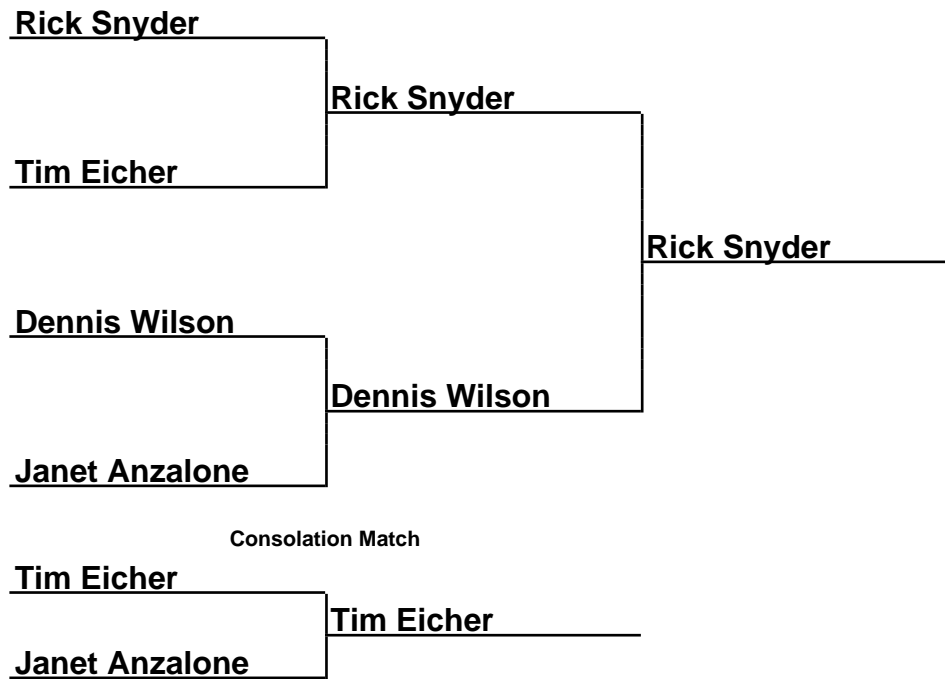

Brackets

39-10-018 Thoroughbred Invitational - Erie, PA

Sponsored by:

D1-40-Fin - Division I 40 foot Finals

Box Scores

Championship Match	Alan Francis vs. Brian Simmons	25-24,27-27,23-26,11-10(12)
Consolation Match	Elbert Shifflett vs. Tom Williams	19-24
Semi-Finals	Alan Francis vs. Elbert Shifflett	29-22,29-23
Semi-Finals	Brian Simmons vs. Tom Williams	25-22,23-23,25-26,10-2(10)
Quarter-Finals	Alan Francis vs. Bill Navratil	26-17,24-24,26-21
Quarter-Finals	Shannon Foster vs. Elbert Shifflett	21-19,19-23,20-23
Quarter-Finals	Brian Simmons vs. Bobby White	26-14,24-15
Quarter-Finals	Tom Williams vs. Art Tyson	16-19,19-18,21-15

Brackets

39-10-018 Thoroughbred Invitational - Erie, PA

Sponsored by:

D1-30-Fin - Division I 30 foot Finals

Box Scores

Championship Match	Sue Snyder vs. Barbara Taylor	24-17,24-22
Consolation Match	Paul McGee vs. Adelene Foster	17-21
Semi-Finals	Sue Snyder vs. Paul McGee	22-20,25-22
Semi-Finals	Barbara Taylor vs. Adelene Foster	22-22,19-16,23-19

Brackets

39-10-018 Thoroughbred Invitational - Erie, PA

Sponsored by:

D2-Fin - Division II Finals

Box Scores

Championship Match	Rick Snyder vs. Dennis Wilson	17-19,21-16,22-10
Consolation Match	Tim Eicher vs. Janet Anzalone	22-13
Semi-Finals	Rick Snyder vs. Tim Eicher	14-15,20-17,19-15
Semi-Finals	Dennis Wilson vs. Janet Anzalone	16-13,17-11