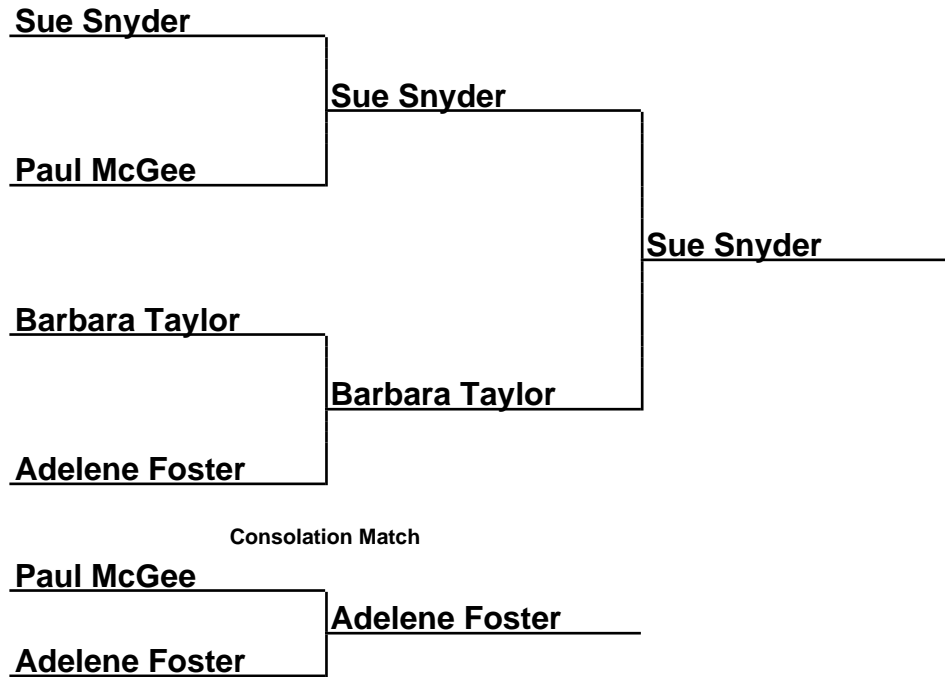

Brackets

39-10-018 Thoroughbred Invitational - Erie, PA

Sponsored by:

D1-40-Fin - Division I 40 foot Finals

Box Scores

Championship Match	Alan Francis vs. Brian Simmons	25-24,27-27,23-26,11-10(12)
Consolation Match	Elbert Shifflett vs. Tom Williams	19-24
Semi-Finals	Alan Francis vs. Elbert Shifflett	29-22,29-23
Semi-Finals	Brian Simmons vs. Tom Williams	25-22,23-23,25-26,10-2(10)
Quarter-Finals	Alan Francis vs. Bill Navratil	26-17,24-24,26-21
Quarter-Finals	Shannon Foster vs. Elbert Shifflett	21-19,19-23,20-23
Quarter-Finals	Brian Simmons vs. Bobby White	26-14,24-15
Quarter-Finals	Tom Williams vs. Art Tyson	16-19,19-18,21-15

Brackets

39-10-018 Thoroughbred Invitational - Erie, PA

Sponsored by:

D1-30-Fin - Division I 30 foot Finals

Box Scores

Championship Match	Sue Snyder vs. Barbara Taylor	24-17,24-22
Consolation Match	Paul McGee vs. Adelene Foster	17-21
Semi-Finals	Sue Snyder vs. Paul McGee	22-20,25-22
Semi-Finals	Barbara Taylor vs. Adelene Foster	22-22,19-16,23-19

Brackets

39-10-018 Thoroughbred Invitational - Erie, PA

Sponsored by:

D2-Fin - Division II Finals

Box Scores

Championship Match	Rick Snyder vs. Dennis Wilson	17-19,21-16,22-10
Consolation Match	Tim Eicher vs. Janet Anzalone	22-13
Semi-Finals	Rick Snyder vs. Tim Eicher	14-15,20-17,19-15
Semi-Finals	Dennis Wilson vs. Janet Anzalone	16-13,17-11