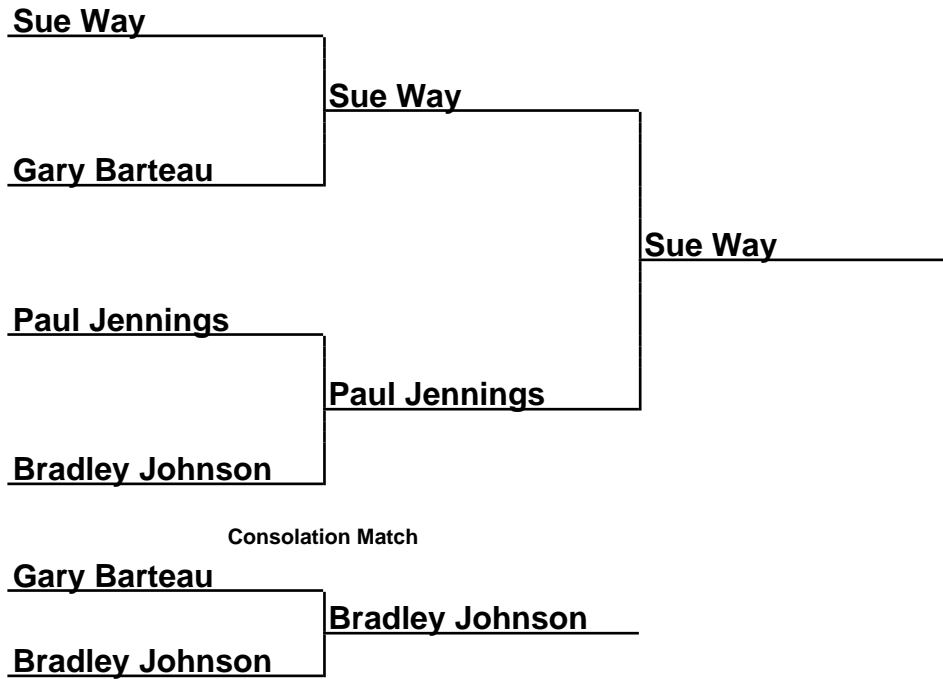

Brackets

39-10-018 Thoroughbred Invitational - Erie, PA

Sponsored by:

D1-40-Fin - Division I 40 foot Finals

Box Scores

Championship Match	Alan Francis vs. Brian Simmons	25-24,27-27,23-26,11-10(12)
Consolation Match	Elbert Shifflett vs. Tom Williams	19-24
Semi-Finals	Alan Francis vs. Elbert Shifflett	29-22,29-23
Semi-Finals	Brian Simmons vs. Tom Williams	25-22,23-23,25-26,10-2(10)
Quarter-Finals	Alan Francis vs. Bill Navratil	26-17,24-24,26-21
Quarter-Finals	Shannon Foster vs. Elbert Shifflett	21-19,19-23,20-23
Quarter-Finals	Brian Simmons vs. Bobby White	26-14,24-15
Quarter-Finals	Tom Williams vs. Art Tyson	16-19,19-18,21-15

Brackets

39-10-018 Thoroughbred Invitational - Erie, PA

Sponsored by:

D1-30-Fin - Division I 30 foot Finals

Box Scores

Championship Match	Sue Snyder vs. Barbara Taylor	24-17,24-22
Consolation Match	Paul McGee vs. Adelene Foster	17-21
Semi-Finals	Sue Snyder vs. Paul McGee	22-20,25-22
Semi-Finals	Barbara Taylor vs. Adelene Foster	22-22,19-16,23-19

Brackets

39-10-018 Thoroughbred Invitational - Erie, PA

Sponsored by:

D2-Fin - Division II Finals

Box Scores

Championship Match	Rick Snyder vs. Dennis Wilson	17-19,21-16,22-10
Consolation Match	Tim Eicher vs. Janet Anzalone	22-13
Semi-Finals	Rick Snyder vs. Tim Eicher	14-15,20-17,19-15
Semi-Finals	Dennis Wilson vs. Janet Anzalone	16-13,17-11

Brackets

39-10-018 Thoroughbred Invitational - Erie, PA

Sponsored by:

D3-Fin - Division III Finals

Box Scores

Championship Match	Sue Way vs. Paul Jennings	16-11,14-18,19-17
Consolation Match	Gary Barteau vs. Bradley Johnson	6-14
Semi-Finals	Sue Way vs. Gary Barteau	17-13,17-11
Semi-Finals	Paul Jennings vs. Bradley Johnson	15-11,16-8