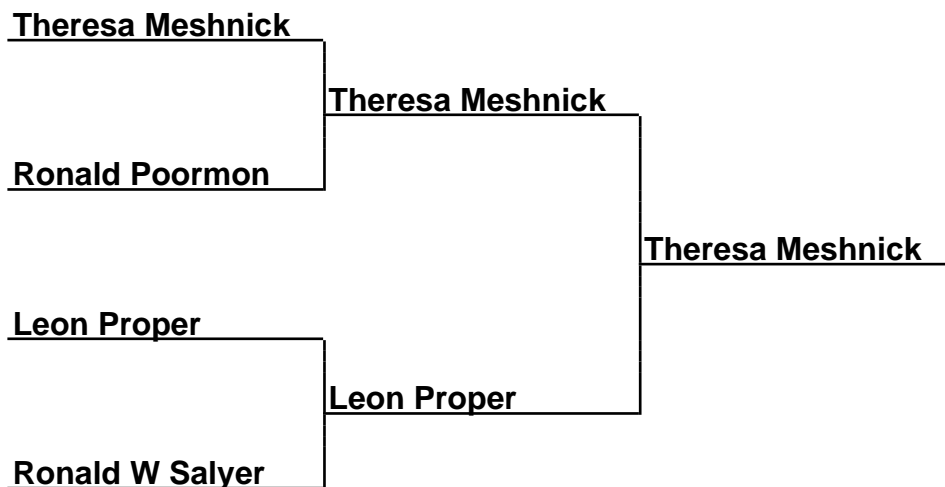

Brackets

39-13-063 Thoroughbred Open - Erie, PA

Sponsored by: White Distributors, Erie Horseshoe Club

D1-40-Fin - Division I 40 foot Finals

Box Scores

Championship Match	(1)Brian Simmons vs. (3)Kenneth A Fraser	27-11,17-22,24-16
Semi-Finals	(1)Brian Simmons vs. (4)Randy Zeiders	23-21,23-20
Semi-Finals	(2)Rick Howe vs. (3)Kenneth A Fraser	18-20,18-19

Brackets

39-13-063 Thoroughbred Open - Erie, PA

Sponsored by: White Distributors, Erie Horseshoe Club

D2-40-Fin - Division II 40 foot Finals

Box Scores

Championship Match	(1)Charles Walker vs. (2)Dennis Wilson	20-19,16-16,16-11
Semi-Finals	(1)Charles Walker vs. (5)Kelly Hatrick	15-12,14-13
Semi-Finals	(2)Dennis Wilson vs. (6)Horace L Phillips	17-16,18-11
Quarter-Finals	(4)John Perry vs. (5)Kelly Hatrick	15-14,8-17,15-17
Quarter-Finals	(3)David Holliday vs. (6)Horace L Phillips	7-11,17-18

Brackets

39-13-063 Thoroughbred Open - Erie, PA

Sponsored by: White Distributors, Erie Horseshoe Club

Open-Fin - Open Division Mixed Finals

Box Scores

Championship Match	(1)Theresa Meshnick vs. (2)Leon Proper	14-10,11-7
Semi-Finals	(1)Theresa Meshnick vs. (4)Ronald Poormon	11-7,11-13,14-5
Semi-Finals	(2)Leon Proper vs. (3)Ronald W Salyer	12-5,11-9

Brackets

39-13-063 Thoroughbred Open - Erie, PA

Sponsored by: White Distributors, Erie Horseshoe Club

D1&2-30-Fin-A - Division I & II 30 foot Finals (A)

Barbara Taylor

Ellen Perry

Ellen Perry

Box Scores