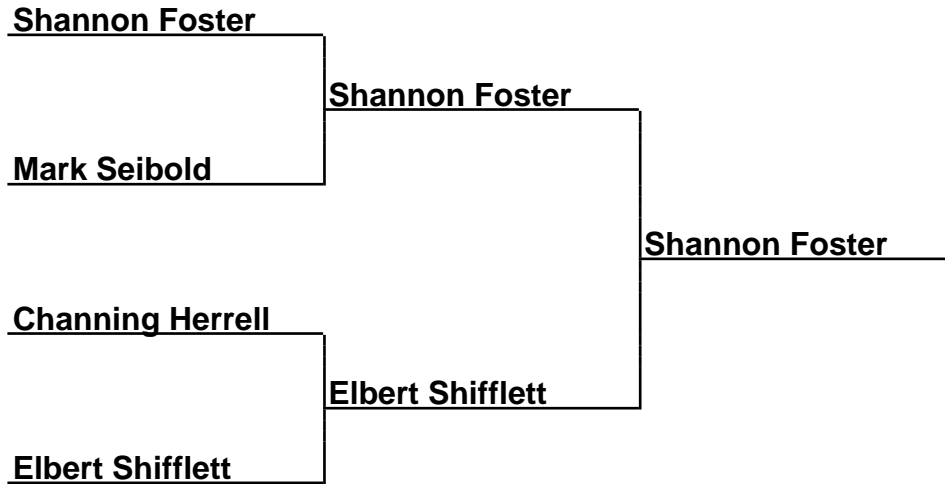

Brackets

PT-09-001 Clearwater Challenge - Clearwater, FL

Sponsored by:

D1-40-Fin - Division I 40 foot Finals

Box Scores

Championship Match	Shannon Foster vs. Elbert Shifflett	24-19,21-17
Semi-Finals	Shannon Foster vs. Mark Seibold	20-15,26-18
Semi-Finals	Channing Herrell vs. Elbert Shifflett	16-19,18-22

Brackets

PT-09-001 Clearwater Challenge - Clearwater, FL

Sponsored by:

D1-30-Fin - Division I 30 foot Finals

Box Scores

Championship Match	Sue Snyder vs. Marlene Ray	26-22,22-22,26-23
Semi-Finals	Sue Snyder vs. Barbara Taylor	21-17,26-22
Semi-Finals	Marlene Ray vs. Bobby Fields	23-18,26-22