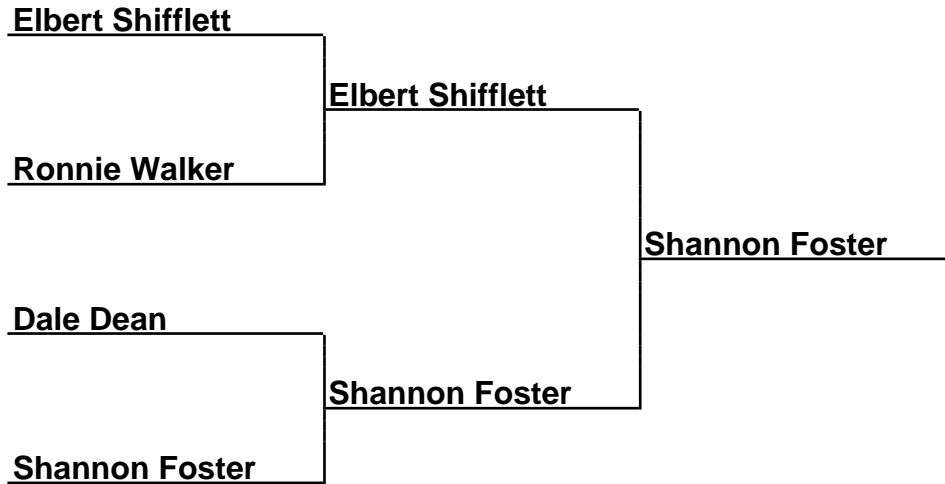

Brackets

PT-09-002 Gaston County Clash - Lowell, NC

Sponsored by:

D1-40-Fin - Division I 40 foot Finals

Box Scores

Championship Match

Elbert Shifflett vs. Shannon Foster

21-22,22-22,23-22,1-2(2)

Semi-Finals

Elbert Shifflett vs. Ronnie Walker

19-17,24-22

Semi-Finals

Dale Dean vs. Shannon Foster

15-20,15-19

Brackets

PT-09-002 Gaston County Clash - Lowell, NC

Sponsored by:

D1-30-Fin - Division I 30 foot Finals

Box Scores

Championship Match	Sue Snyder vs. Marlene Ray	22-19,26-21
Semi-Finals	Sue Snyder vs. Barbara Taylor	27-22,23-23,23-21
Semi-Finals	Adelene Foster vs. Marlene Ray	22-23,20-27