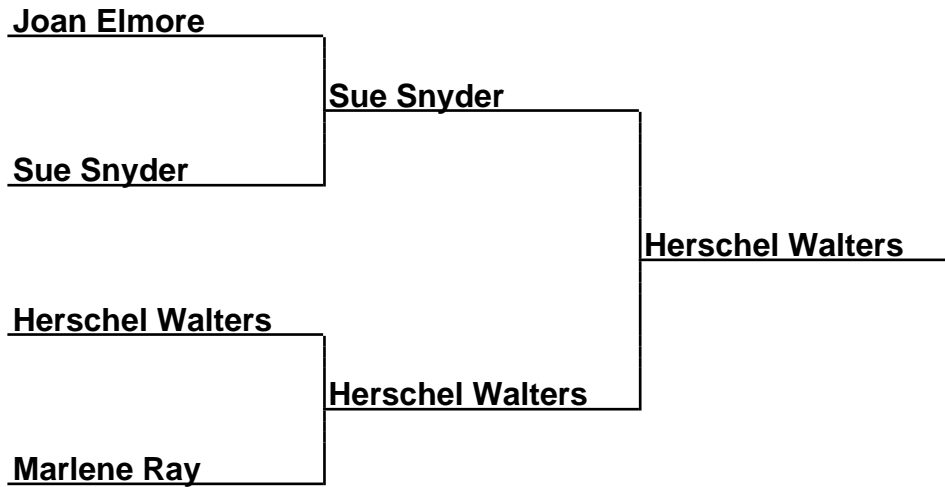

Brackets

PT-09-003 Crossville Classic - Crossville, TN

Sponsored by:

D1-40-Fin - Division I 40 foot Finals

Box Scores

Championship Match

Shannon Foster vs. Elbert Shifflett

22-14,20-23,22-23

Semi-Finals

Shannon Foster vs. James L. Cooper

17-23,26-22,22-17

Semi-Finals

Elbert Shifflett vs. Dale Dean

22-17,20-17

Brackets

PT-09-003 Crossville Classic - Crossville, TN

Sponsored by:

D1-30-Fin - Division I 30 foot Finals

Box Scores

Championship Match	Sue Snyder vs. Herschel Walters	20-22,28-27,22-23
Semi-Finals	Joan Elmore vs. Sue Snyder	25-27,25-22,22-26
Semi-Finals	Herschel Walters vs. Marlene Ray	24-26,28-19,26-23