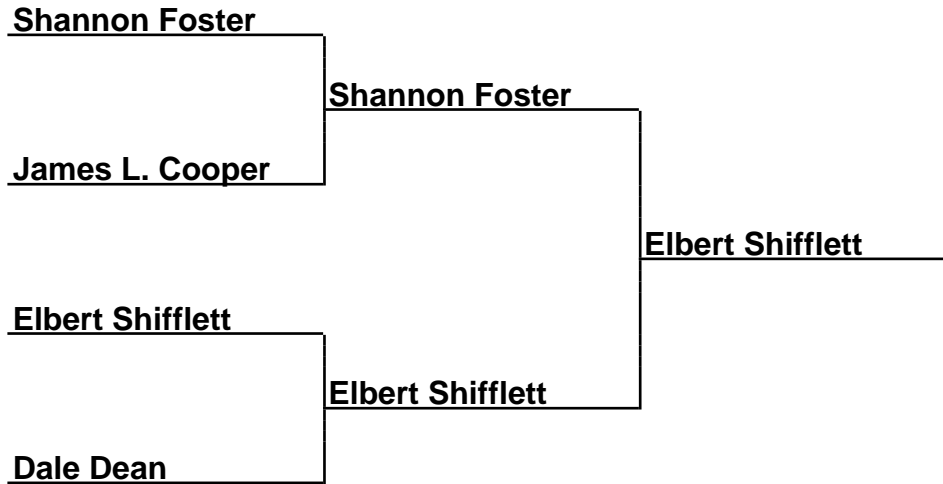

Brackets

PT-09-003 Crossville Classic - Crossville, TN

Sponsored by:

D1-40-Fin - Division I 40 foot Finals

Box Scores

Championship Match

Shannon Foster vs. Elbert Shifflett

22-14,20-23,22-23

Semi-Finals

Shannon Foster vs. James L. Cooper

17-23,26-22,22-17

Semi-Finals

Elbert Shifflett vs. Dale Dean

22-17,20-17

Brackets

PT-09-003 Crossville Classic - Crossville, TN

Sponsored by:

D1-30-Fin - Division I 30 foot Finals

Box Scores

Championship Match	Sue Snyder vs. Herschel Walters	20-22,28-27,22-23
Semi-Finals	Joan Elmore vs. Sue Snyder	25-27,25-22,22-26
Semi-Finals	Herschel Walters vs. Marlene Ray	24-26,28-19,26-23