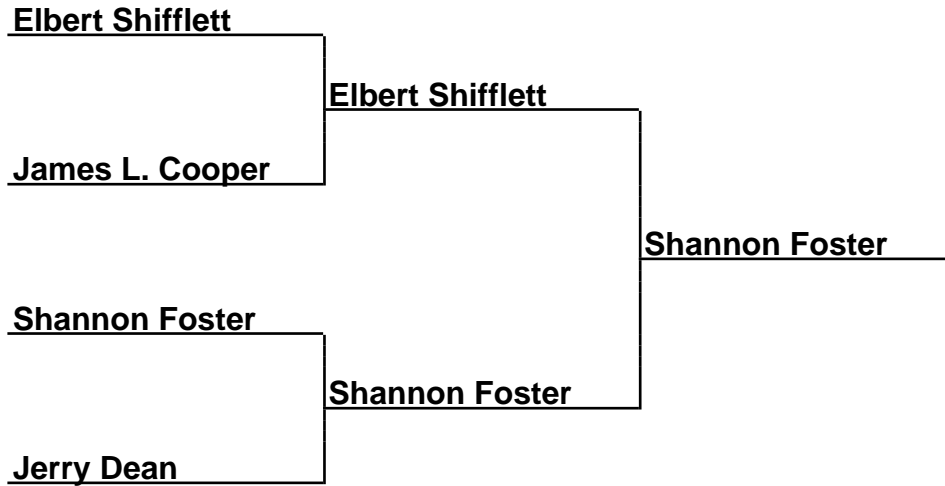

## Brackets

### Box Scores

Championship Match

Elbert Shifflett vs. Shannon Foster

18-18,20-25,21-19,4-10(12)

Semi-Finals

Elbert Shifflett vs. James L. Cooper

23-17,19-17

Semi-Finals