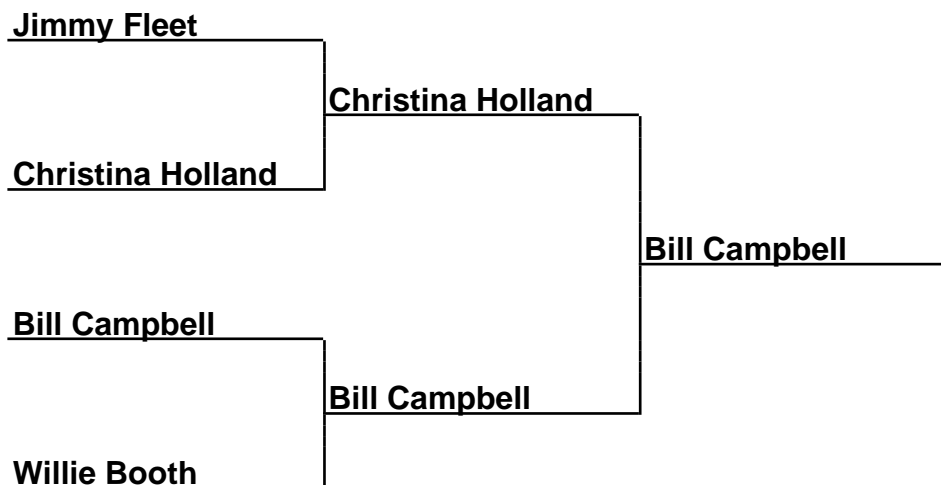

Brackets

22-15-057 Lonestar Shootout PTO - Buffalo, TX

Sponsored by: City of Buffalo

Cmb30-Fin-D - Combined 30 Foot Final (D)

Box Scores

Championship Match	(4)Christina Holland vs. (2)Bill Campbell	15-15,12-18,14-14
Semi-Finals	(1)Jimmy Fleet vs. (4)Christina Holland	11-19,14-21
Semi-Finals	(2)Bill Campbell vs. (3)Willie Booth	15-12,14-14,13-18,5-3(12)