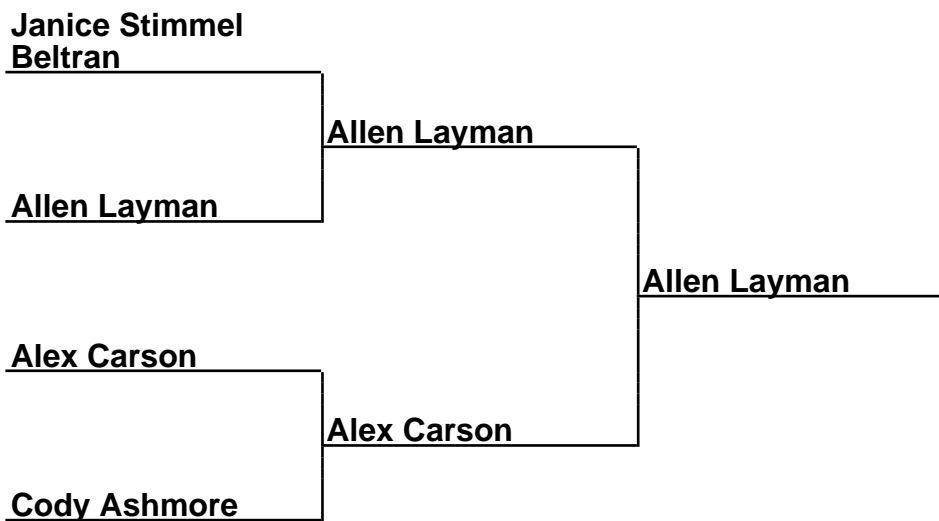

Brackets

22-15-057 Lonestar Shootout PTO - Buffalo, TX

Sponsored by: City of Buffalo

Open-Fin-B - Open Division Mixed Finals (B)

Box Scores

Championship Match	(4)Allen Layman vs. (2)Alex Carson	11-10,13-11
Semi-Finals	(1)Janice Stimmel Beltran vs. (4)Allen Layman	6-11,9-7,4-5
Semi-Finals	(2)Alex Carson vs. (3)Cody Ashmore	6-6,8-9,15-6,3-2(10)