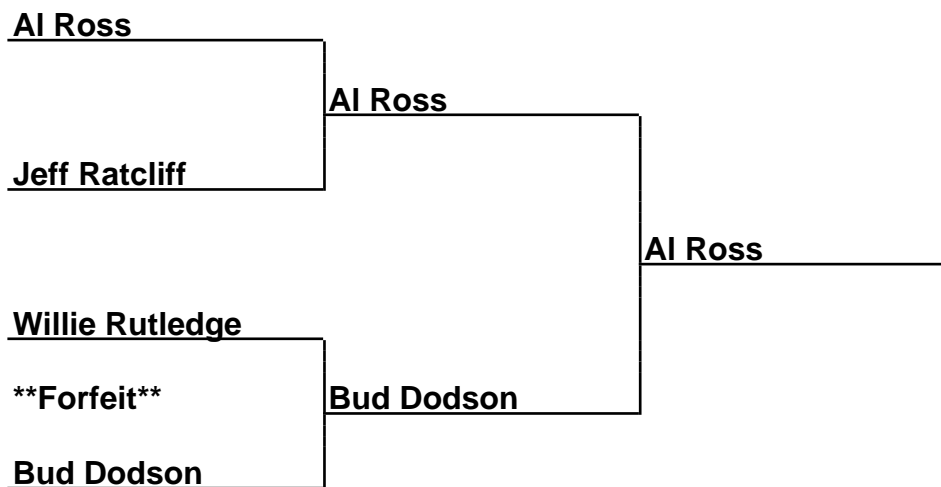

Brackets

22-15-057 Lonestar Shootout PTO - Buffalo, TX

Sponsored by: City of Buffalo

Cmb40-Fin-C - Combined 40 Foot Final ©

Box Scores

Championship Match	(1)Al Ross vs. (3)Bud Dodson	10-13,15-12,18-15
Semi-Finals	(1)Al Ross vs. (4)Jeff Ratcliff	16-13,14-10
Semi-Finals	(2)Willie Rutledge vs. (3)Bud Dodson	**Forfeit**