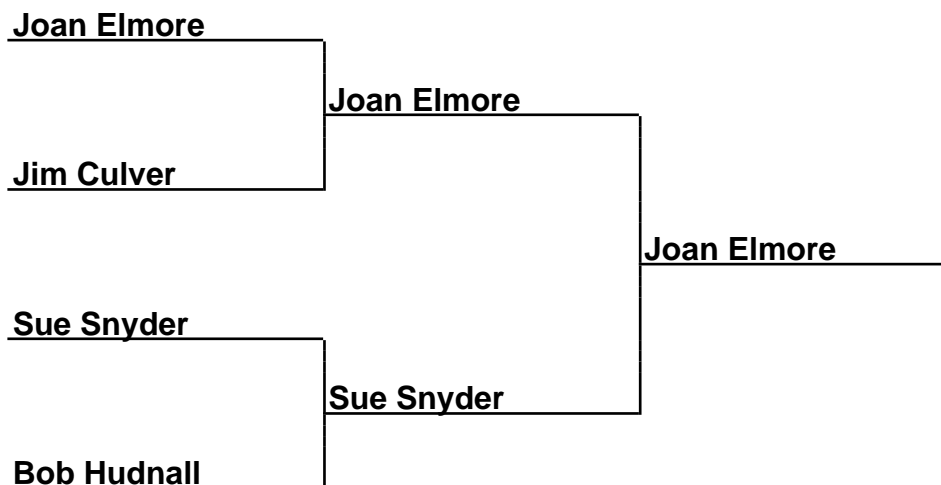

Brackets

32-15-015 Chalybeate PTO - Chalybeate, KY

Sponsored by:

Cmb40-Fin-D - Combined 40 Foot Final (D)

Box Scores

Championship Match	(4)Alan Reed Kasch vs. (2)Randy Hankins	13-14,13-16
Semi-Finals	(1)Michael Trudel vs. (4)Alan Reed Kasch	8-17,12-16
Semi-Finals	(2)Randy Hankins vs. (3)Larry Hayes	14-10,16-16,15-13

Brackets

32-15-015 Chalybeate PTO - Chalybeate, KY

Sponsored by:

Cmb30-Fin-A - Combined 30 Foot Final (A)

Box Scores

Championship Match	(1)Joan Elmore vs. (2)Sue Snyder	25-24,21-20
Semi-Finals	(1)Joan Elmore vs. (4)Jim Culver	25-17,25-20
Semi-Finals	(2)Sue Snyder vs. (3)Bob Hudnall	21-21,25-20,24-18