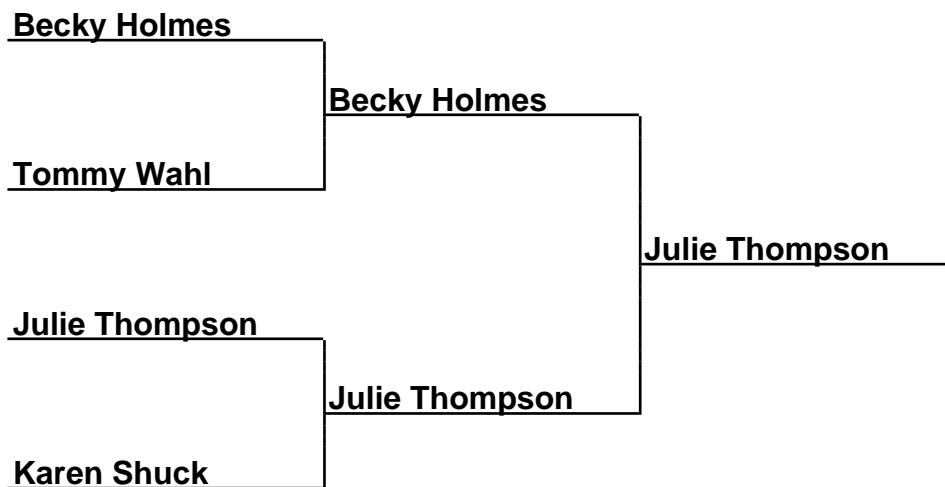

Brackets

32-15-015 Chalybeate PTO - Chalybeate, KY

Sponsored by:

Cmb30-Fin-A - Combined 30 Foot Final (A)

Box Scores

Championship Match	(1)Joan Elmore vs. (2)Sue Snyder	25-24,21-20
Semi-Finals	(1)Joan Elmore vs. (4)Jim Culver	25-17,25-20
Semi-Finals	(2)Sue Snyder vs. (3)Bob Hudnall	21-21,25-20,24-18

Brackets

32-15-015 Chalybeate PTO - Chalybeate, KY

Sponsored by:

Cmb30-Fin-B - Combined 30 Foot Final (B)

Box Scores

Championship Match	(1)Kathy Brazier vs. (2)Zane Goggin	24-23,16-23,23-18
Semi-Finals	(1)Kathy Brazier vs. (4)Charles Browning	19-18,21-19
Semi-Finals	(2)Zane Goggin vs. (3)Barbara Taylor	22-21,20-22,18-18,14-13(22)

Brackets

32-15-015 Chalybeate PTO - Chalybeate, KY

Sponsored by:

Cmb30-Fin-C - Combined 30 Foot Final [C]

Box Scores

Championship Match	(1)Becky Holmes vs. (2)Julie Thompson	11-16,11-21
Semi-Finals	(1)Becky Holmes vs. (4)Tommy Wahl	17-13,19-13
Semi-Finals	(2)Julie Thompson vs. (3)Karen Shuck	23-16,23-21