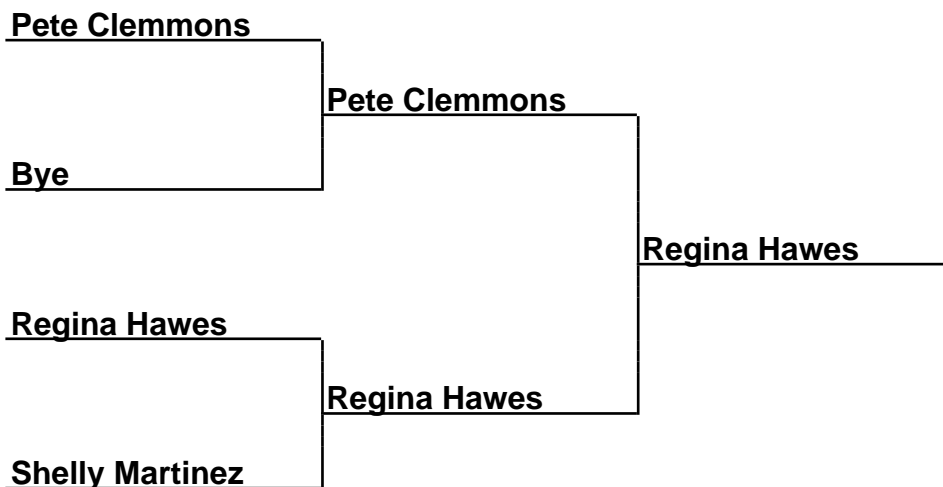

Brackets

32-15-015 Chalybeate PTO - Chalybeate, KY

Sponsored by:

Cmb30-Fin-B - Combined 30 Foot Final (B)

Box Scores

Championship Match	(1)Kathy Brazier vs. (2)Zane Goggin	24-23,16-23,23-18
Semi-Finals	(1)Kathy Brazier vs. (4)Charles Browning	19-18,21-19
Semi-Finals	(2)Zane Goggin vs. (3)Barbara Taylor	22-21,20-22,18-18,14-13(22)

Brackets

32-15-015 Chalybeate PTO - Chalybeate, KY

Sponsored by:

Cmb30-Fin-C - Combined 30 Foot Final [C]

Box Scores

Championship Match	(1)Becky Holmes vs. (2)Julie Thompson	11-16,11-21
Semi-Finals	(1)Becky Holmes vs. (4)Tommy Wahl	17-13,19-13
Semi-Finals	(2)Julie Thompson vs. (3)Karen Shuck	23-16,23-21

Brackets

32-15-015 Chalybeate PTO - Chalybeate, KY

Sponsored by:

Cmb30-Fin-D - Combined 30 Foot Final (D)

Box Scores

Championship Match	(1)Pete Clemmons vs. (2)Regina Hawes	9-15,7-13
Consolation Match	Bye vs. (3)Shelly Martinez	
Semi-Finals	(2)Regina Hawes vs. (3)Shelly Martinez	11-11,11-9,13-11