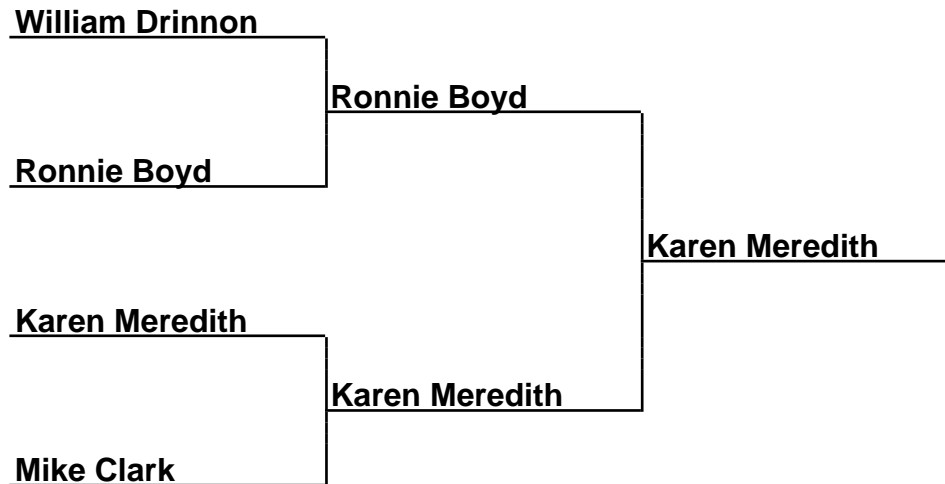

Brackets

32-15-015 Chalybeate PTO - Chalybeate, KY

Sponsored by:

Open-Fin - Open Division Mixed Finals

Box Scores

Championship Match	(4)Ronnie Boyd vs. (2)Karen Meredith	9-11,4-13
Semi-Finals	(1)William Drinnon vs. (4)Ronnie Boyd	8-11,8-10
Semi-Finals	(2)Karen Meredith vs. (3)Mike Clark	10-7,11-7

Brackets

32-15-015 Chalybeate PTO - Chalybeate, KY

Sponsored by:

Cmb40-Fin-A - Combined 40 Foot Final (A)

Box Scores

Championship Match	(1)Charlie Meredith vs. (2)Dan Watson	23-26,20-25
Semi-Finals	(1)Charlie Meredith vs. (4)Alan Eason	24-15,19-15
Semi-Finals	(2)Dan Watson vs. (3)Allen Withrow	28-20,22-19