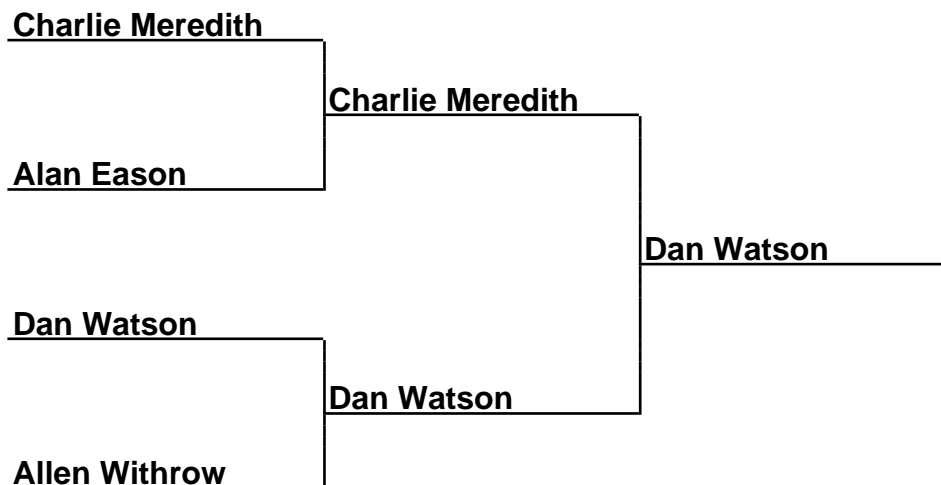

Brackets

32-15-015 Chalybeate PTO - Chalybeate, KY

Sponsored by:

Open-Fin - Open Division Mixed Finals

Box Scores

Championship Match	(4)Ronnie Boyd vs. (2)Karen Meredith	9-11,4-13
Semi-Finals	(1)William Drinnon vs. (4)Ronnie Boyd	8-11,8-10
Semi-Finals	(2)Karen Meredith vs. (3)Mike Clark	10-7,11-7

Brackets

32-15-015 Chalybeate PTO - Chalybeate, KY

Sponsored by:

Cmb40-Fin-A - Combined 40 Foot Final (A)

Box Scores

Championship Match	(1)Charlie Meredith vs. (2)Dan Watson	23-26,20-25
Semi-Finals	(1)Charlie Meredith vs. (4)Alan Eason	24-15,19-15
Semi-Finals	(2)Dan Watson vs. (3)Allen Withrow	28-20,22-19