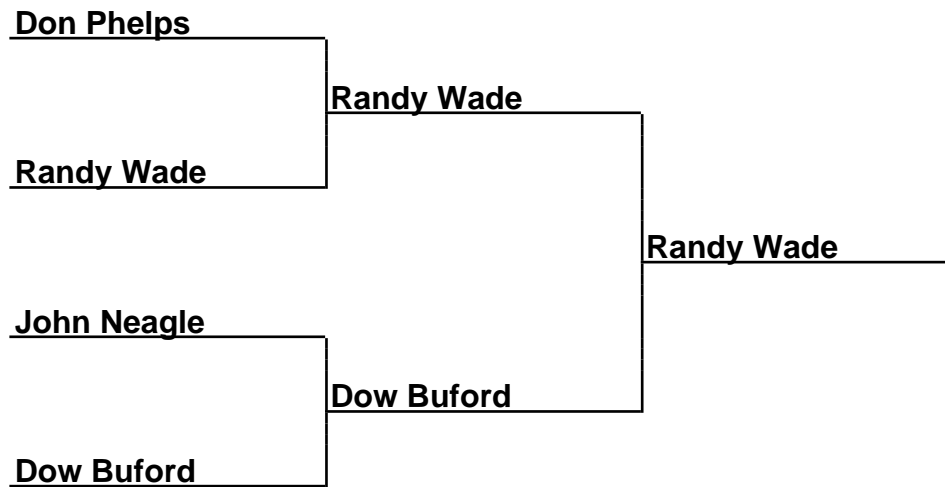

Brackets

32-15-015 Chalybeate PTO - Chalybeate, KY

Sponsored by:

Cmb40-Fin-B - Combined 40 Foot Final (B)

Box Scores

Championship Match	(1)Robert Robinson vs. (3)Dennis Wilson	15-17,15-19
Semi-Finals	(1)Robert Robinson vs. (4)Robert Taylor	16-15,13-11
Semi-Finals	(2)Glenn Shuck vs. (3)Dennis Wilson	12-13,5-20

Brackets

32-15-015 Chalybeate PTO - Chalybeate, KY

Sponsored by:

Cmb40-Fin-C - Combined 40 Foot Final ©

Box Scores

Championship Match	(4)Randy Wade vs. (3)Dow Buford	20-15,17-13
Semi-Finals	(1)Don Phelps vs. (4)Randy Wade	16-16,7-15,15-16
Semi-Finals	(2)John Neagle vs. (3)Dow Buford	14-15,14-9,8-15