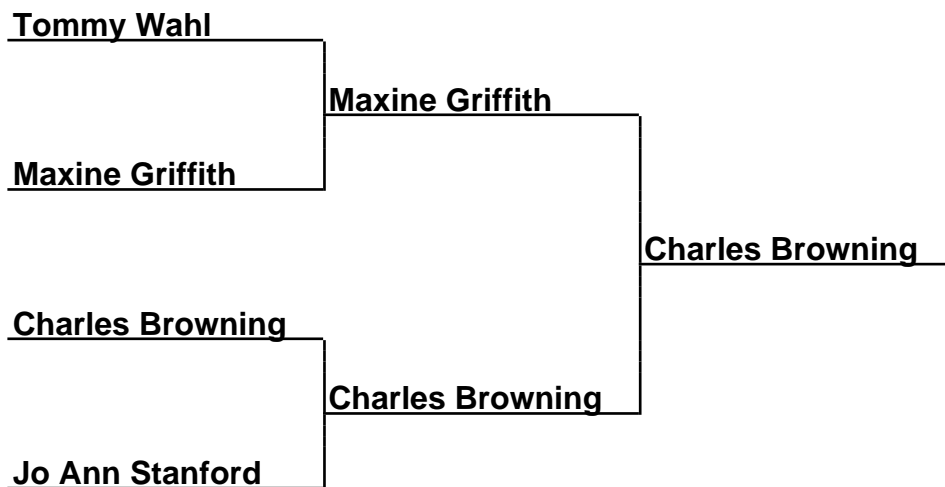

Brackets

33-15-024 Clarksville PTO - Clarksville, TN

Sponsored by:

Cmb30-Fin-A - Combined 30 Foot Final (A)

Box Scores

Championship Match	(1)Joan Elmore vs. (2)Marlene Ray	28-18,27-23
Semi-Finals	(1)Joan Elmore vs. (4)Sue Snyder	21-18,21-24,26-17
Semi-Finals	(2)Marlene Ray vs. (3)Barbara Taylor	20-17,20-19

Brackets

33-15-024 Clarksville PTO - Clarksville, TN

Sponsored by:

Cmb30-Fin-B - Combined 30 Foot Final (B)

Box Scores

Championship Match	(1)Debra Odum vs. (2)Kathy Brazier	21-15,18-18,22-20
Semi-Finals	(1)Debra Odum vs. (4)James Cooper	18-15,26-18
Semi-Finals	(2)Kathy Brazier vs. (3)Jim Culver	17-14,16-17,21-19

Brackets

33-15-024 Clarksville PTO - Clarksville, TN

Sponsored by:

Cmb30-Fin-C - Combined 30 Foot Final [C]

Box Scores

Championship Match	(4)Maxine Griffith vs. (2)Charles Browning	17-17,16-19,13-17
Semi-Finals	(1)Tommy Wahl vs. (4)Maxine Griffith	11-17,18-13,15-17
Semi-Finals	(2)Charles Browning vs. (3)Jo Ann Stanford	18-13,23-14