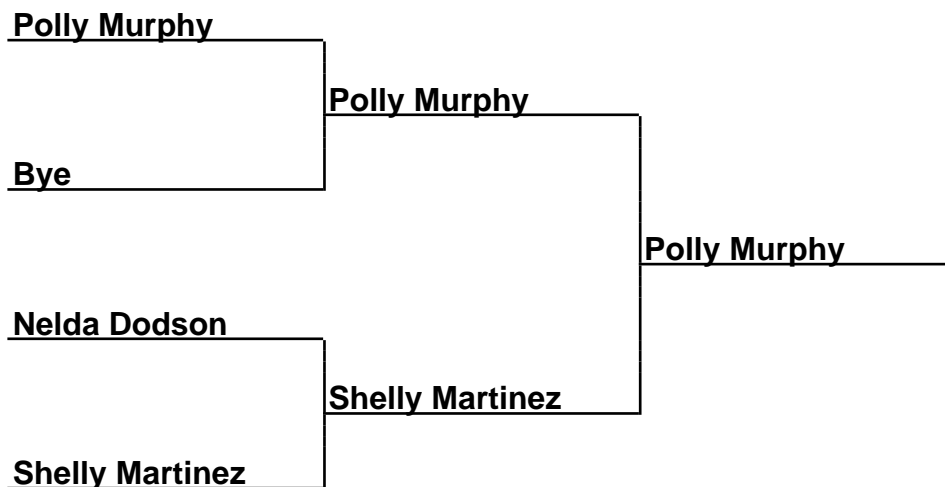

Brackets

33-15-024 Clarksville PTO - Clarksville, TN

Sponsored by:

Cmb30-Fin-B - Combined 30 Foot Final (B)

Box Scores

Championship Match	(1)Debra Odum vs. (2)Kathy Brazier	21-15,18-18,22-20
Semi-Finals	(1)Debra Odum vs. (4)James Cooper	18-15,26-18
Semi-Finals	(2)Kathy Brazier vs. (3)Jim Culver	17-14,16-17,21-19

Brackets

33-15-024 Clarksville PTO - Clarksville, TN

Sponsored by:

Cmb30-Fin-C - Combined 30 Foot Final [C]

Box Scores

Championship Match	(4)Maxine Griffith vs. (2)Charles Browning	17-17,16-19,13-17
Semi-Finals	(1)Tommy Wahl vs. (4)Maxine Griffith	11-17,18-13,15-17
Semi-Finals	(2)Charles Browning vs. (3)Jo Ann Stanford	18-13,23-14

Brackets

33-15-024 Clarksville PTO - Clarksville, TN

Sponsored by:

Cmb30-Fin-D - Combined 30 Foot Final (D)

Box Scores

Championship Match
Semi-Finals

(1)Polly Murphy vs. (3)Shelly Martinez
(2)Nelda Dodson vs. (3)Shelly Martinez