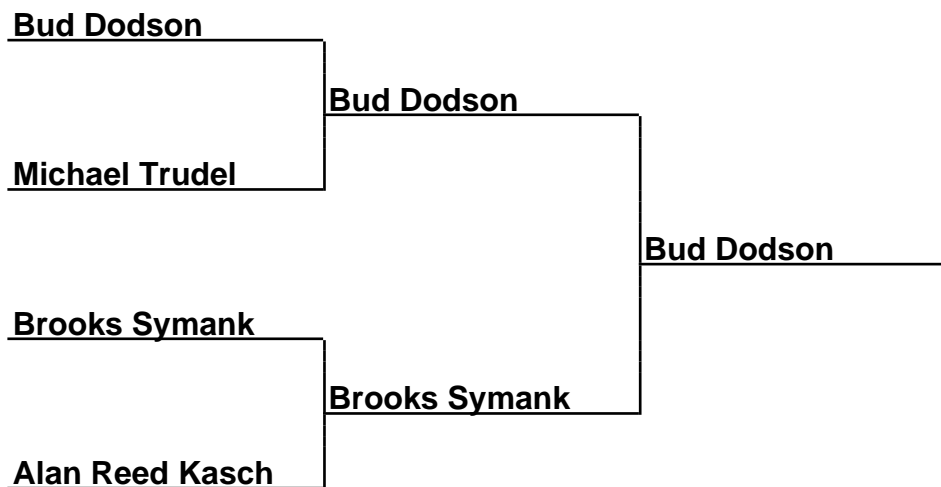

Brackets

33-15-024 Clarksville PTO - Clarksville, TN

Sponsored by:

Cmb40-Fin-C - Combined 40 Foot Final ©

Box Scores

Championship Match	(1)Bud Dodson vs. (2)Brooks Symank	15-13,14-13
Semi-Finals	(1)Bud Dodson vs. (4)Michael Trudel	18-10,13-11
Semi-Finals	(2)Brooks Symank vs. (3)Alan Reed Kasch	13-6,13-11