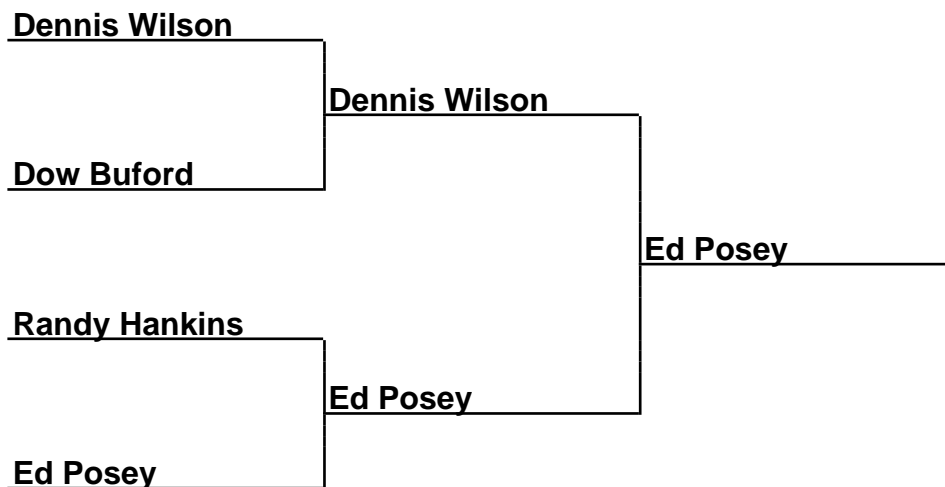

Brackets

33-15-024 Clarksville PTO - Clarksville, TN

Sponsored by:

Cmb40-Fin-B - Combined 40 Foot Final (B)

Box Scores

Championship Match	(1)Dennis Wilson vs. (3)Ed Posey	17-18,14-15
Semi-Finals	(1)Dennis Wilson vs. (4)Dow Buford	13-11,17-13
Semi-Finals	(2)Randy Hankins vs. (3)Ed Posey	16-15,13-15,8-15