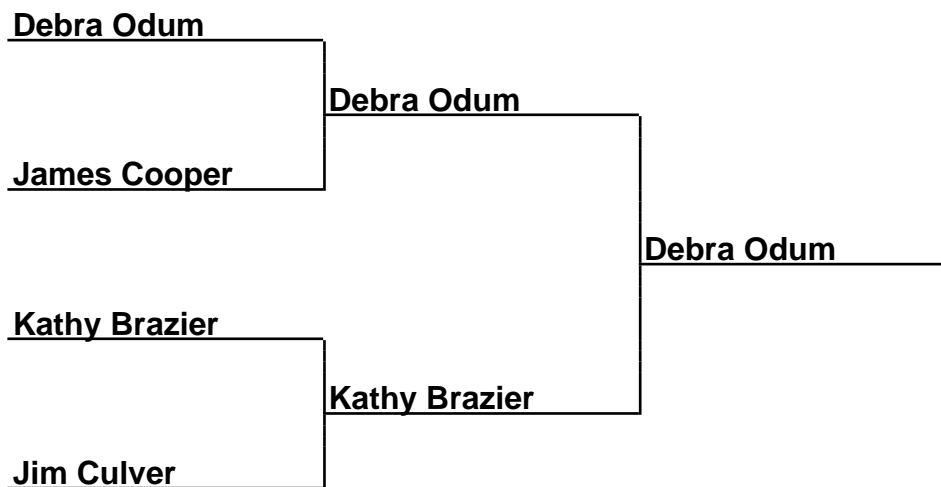

Brackets

33-15-024 Clarksville PTO - Clarksville, TN

Sponsored by:

Cmb30-Fin-A - Combined 30 Foot Final (A)

Box Scores

Championship Match	(1)Joan Elmore vs. (2)Marlene Ray	28-18,27-23
Semi-Finals	(1)Joan Elmore vs. (4)Sue Snyder	21-18,21-24,26-17
Semi-Finals	(2)Marlene Ray vs. (3)Barbara Taylor	20-17,20-19

Brackets

33-15-024 Clarksville PTO - Clarksville, TN

Sponsored by:

Cmb30-Fin-B - Combined 30 Foot Final (B)

Box Scores

Championship Match	(1)Debra Odum vs. (2)Kathy Brazier	21-15,18-18,22-20
Semi-Finals	(1)Debra Odum vs. (4)James Cooper	18-15,26-18
Semi-Finals	(2)Kathy Brazier vs. (3)Jim Culver	17-14,16-17,21-19