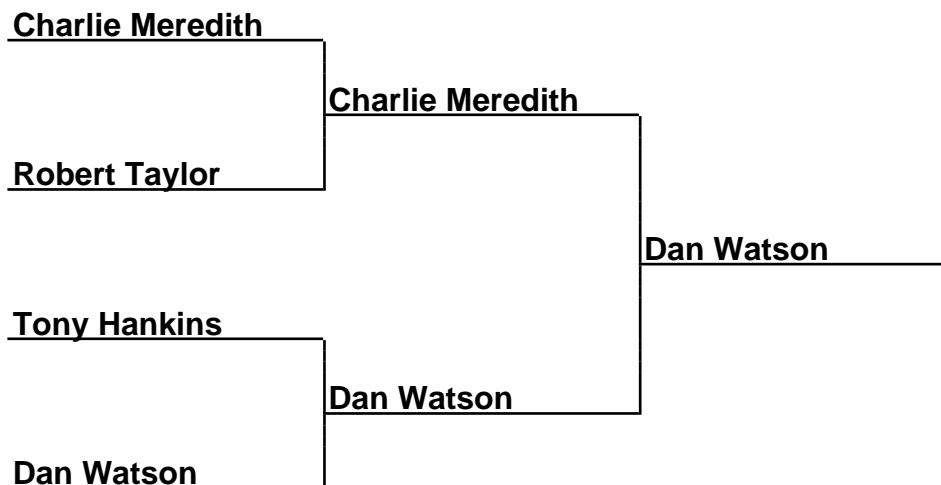

Brackets

33-15-024 Clarksville PTO - Clarksville, TN

Sponsored by:

Cmb40-Fin-A - Combined 40 Foot Final (A)

Box Scores

Championship Match	(1)Charlie Meredith vs. (3)Dan Watson	16-22,20-24
Semi-Finals	(1)Charlie Meredith vs. (4)Robert Taylor	22-11,22-17
Semi-Finals	(2)Tony Hankins vs. (3)Dan Watson	17-22,11-20