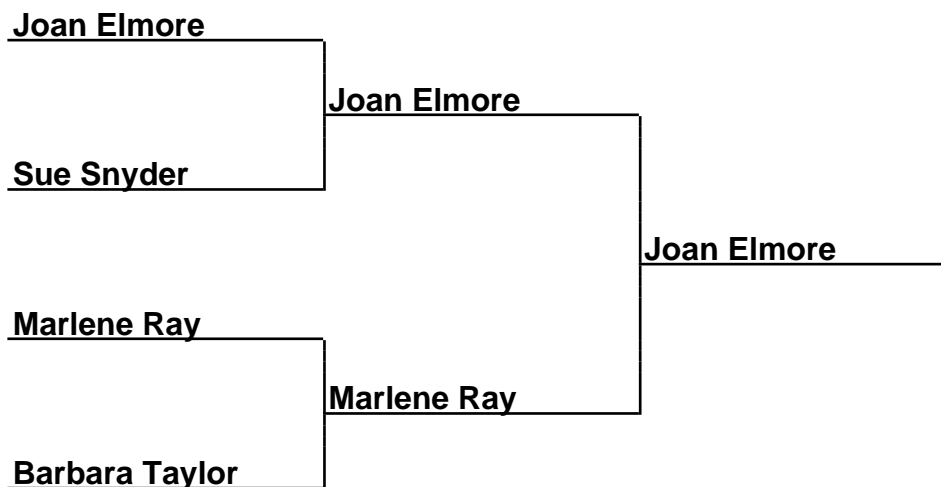

Brackets

33-15-024 Clarksville PTO - Clarksville, TN

Sponsored by:

Cmb40-Fin-D - Combined 40 Foot Final (D)

Box Scores

Championship Match	(1)Larry Hayes vs. (2)Richard Rosser	10-6,11-7
Semi-Finals	(1)Larry Hayes vs. (4)Ronnie Boyd	9-7,15-8
Semi-Finals	(2)Richard Rosser vs. (3)Joe Forgues	9-9,5-10,7-4,5-2(10)

Brackets

33-15-024 Clarksville PTO - Clarksville, TN

Sponsored by:

Cmb30-Fin-A - Combined 30 Foot Final (A)

Box Scores

Championship Match	(1)Joan Elmore vs. (2)Marlene Ray	28-18,27-23
Semi-Finals	(1)Joan Elmore vs. (4)Sue Snyder	21-18,21-24,26-17
Semi-Finals	(2)Marlene Ray vs. (3)Barbara Taylor	20-17,20-19