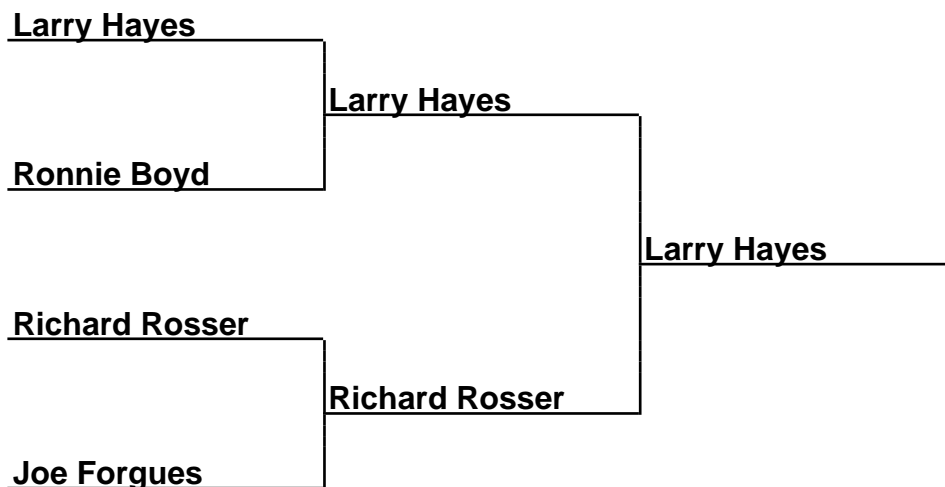

Brackets

33-15-024 Clarksville PTO - Clarksville, TN

Sponsored by:

Cmb40-Fin-D - Combined 40 Foot Final (D)

Box Scores

Championship Match	(1)Larry Hayes vs. (2)Richard Rosser	10-6,11-7
Semi-Finals	(1)Larry Hayes vs. (4)Ronnie Boyd	9-7,15-8
Semi-Finals	(2)Richard Rosser vs. (3)Joe Forgues	9-9,5-10,7-4,5-2(10)