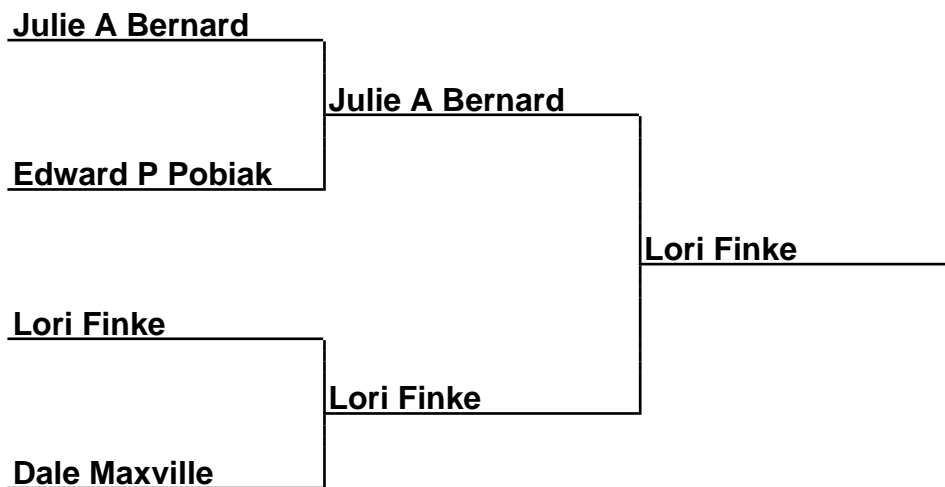

Brackets

35-15-087 Flagler Beach PTO - Flagler Beach, FL

Sponsored by:

Cmb30-Fin-A - Combined 30 Foot Final (A)

Box Scores

Championship Match	(1)Joan Elmore vs. (3)Debra Odum	22-23,24-17,25-24
Semi-Finals	(1)Joan Elmore vs. (4)Larry Myers	28-17,25-17
Semi-Finals	(2)Shalee Cason vs. (3)Debra Odum	23-23,22-24,20-23

Brackets

35-15-087 Flagler Beach PTO - Flagler Beach, FL

Sponsored by:

Cmb30-Fin-B - Combined 30 Foot Final (B)

Box Scores

Championship Match	(1)Tom Hall vs. (3)Barbara Taylor	20-19,26-14
Semi-Finals	(1)Tom Hall vs. (4)James Cooper	18-15,20-16
Semi-Finals	(2)Robert Moulin vs. (3)Barbara Taylor	19-20,17-18

Brackets

35-15-087 Flagler Beach PTO - Flagler Beach, FL

Sponsored by:

Cmb30-Fin-C - Combined 30 Foot Final [C]

Box Scores

Championship Match	(1)Julie A Bernard vs. (2)Lori Finke	14-13,8-21,14-16
Semi-Finals	(1)Julie A Bernard vs. (4)Edward P Pobiak	18-9,15-11
Semi-Finals	(2)Lori Finke vs. (3)Dale Maxville	17-16,18-13