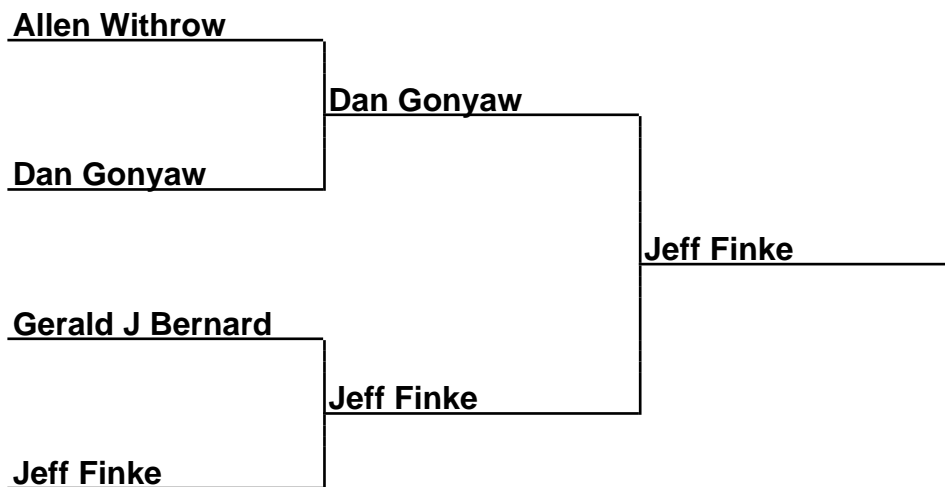

Brackets

35-15-087 Flagler Beach PTO - Flagler Beach, FL

Sponsored by:

Cmb40-Fin-A - Combined 40 Foot Final (A)

Box Scores

Championship Match	(1)Brian Simmons vs. (2)Ron Deckard	26-17,22-12
Semi-Finals	(1)Brian Simmons vs. (4)Mark Seibold	23-14,23-17
Semi-Finals	(2)Ron Deckard vs. (3)Austin Bailey	17-13,13-18,20-16

Brackets

35-15-087 Flagler Beach PTO - Flagler Beach, FL

Sponsored by:

Cmb40-Fin-B - Combined 40 Foot Final (B)

Box Scores

Championship Match	(4)Dan Gonyaw vs. (3)Jeff Finke	14-20,17-16,16-19
Semi-Finals	(1)Allen Withrow vs. (4)Dan Gonyaw	15-14,14-19,17-18
Semi-Finals	(2)Gerald J Bernard vs. (3)Jeff Finke	12-16,17-21