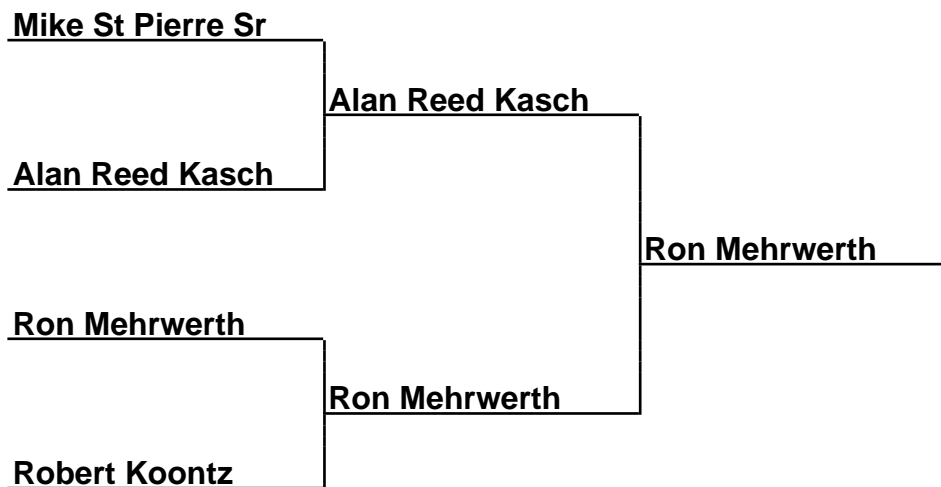

Brackets

35-15-087 Flagler Beach PTO - Flagler Beach, FL

Sponsored by:

Cmb40-Fin-D - Combined 40 Foot Final (D)

Box Scores

Championship Match	(4)Alan Reed Kasch vs. (2)Ron Mehrwerth	12-5,10-12,5-15
Semi-Finals	(1)Mike St Pierre Sr vs. (4)Alan Reed Kasch	10-13,14-12,6-9
Semi-Finals	(2)Ron Mehrwerth vs. (3)Robert Koontz	7-5,6-3