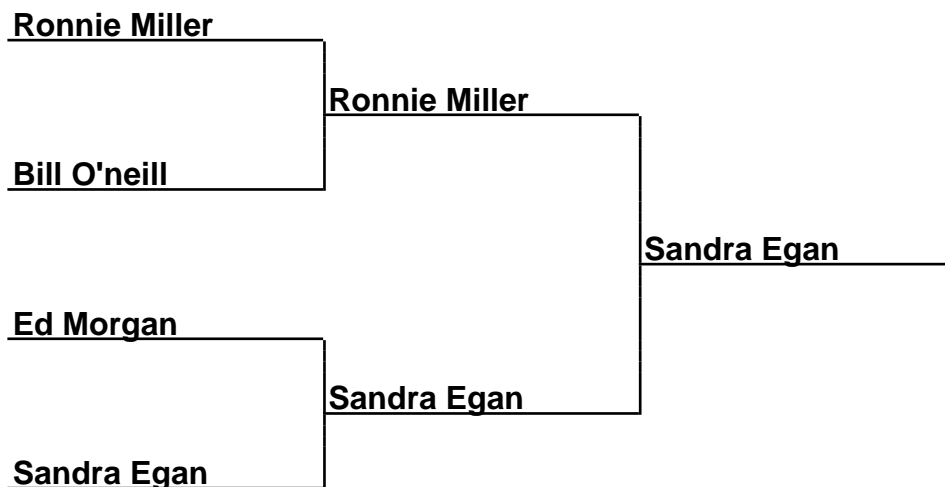

Brackets

35-15-087 Flagler Beach PTO - Flagler Beach, FL

Sponsored by:

Open-Fin-B - Open Division Mixed Finals (B)

Box Scores

Championship Match	(1)Ronnie Miller vs. (3)Sandra Egan	6-7,9-10
Semi-Finals	(1)Ronnie Miller vs. (4)Bill O'Neill	9-7,10-6
Semi-Finals	(2)Ed Morgan vs. (3)Sandra Egan	7-9,7-6,5-12