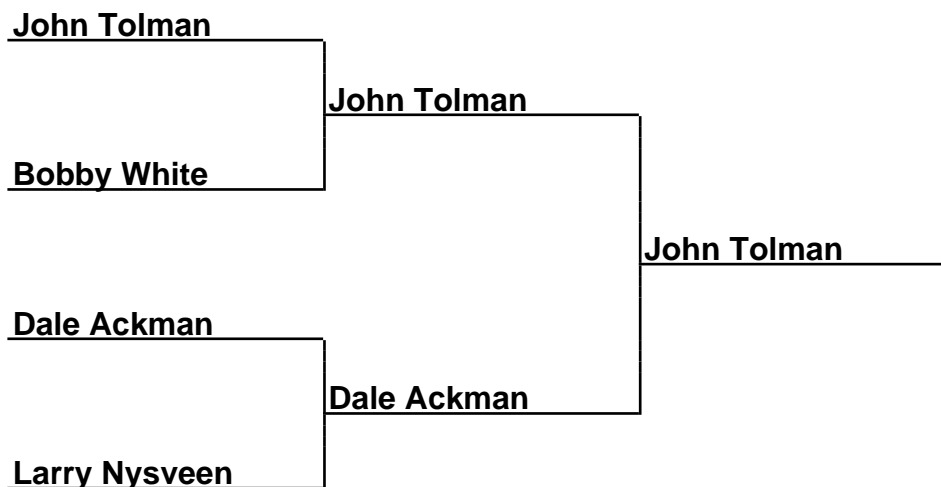

Brackets

35-15-087 Flagler Beach PTO - Flagler Beach, FL

Sponsored by:

Cmb30-Fin-D - Combined 30 Foot Final (D)

Ronald Poormon

Shelly Martinez

Shelly Martinez

Box Scores

Championship Match

(1)Ronald Poormon vs. (2)Shelly Martinez

12-9,15-10,14-14,10-14,9-11,8-10(38)

Brackets

35-15-087 Flagler Beach PTO - Flagler Beach, FL

Sponsored by:

Open-Fin-A - Open Division Mixed Finals (A)

Box Scores

Championship Match	(1)John Tolman vs. (2)Dale Ackman	9-6,10-9
Semi-Finals	(1)John Tolman vs. (4)Bobby White	7-5,5-7,12-9
Semi-Finals	(2)Dale Ackman vs. (3)Larry Nysveen	8-7,8-7

Brackets

35-15-087 Flagler Beach PTO - Flagler Beach, FL