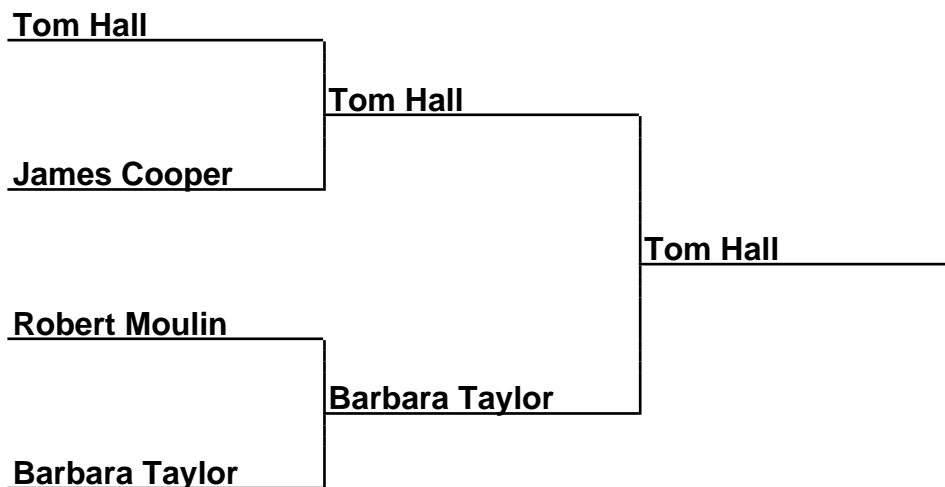

Brackets

35-15-087 Flagler Beach PTO - Flagler Beach, FL

Sponsored by:

Cmb30-Fin-A - Combined 30 Foot Final (A)

Box Scores

Championship Match	(1)Joan Elmore vs. (3)Debra Odum	22-23,24-17,25-24
Semi-Finals	(1)Joan Elmore vs. (4)Larry Myers	28-17,25-17
Semi-Finals	(2)Shalee Cason vs. (3)Debra Odum	23-23,22-24,20-23

Brackets

35-15-087 Flagler Beach PTO - Flagler Beach, FL

Sponsored by:

Cmb30-Fin-B - Combined 30 Foot Final (B)

Box Scores

Championship Match	(1)Tom Hall vs. (3)Barbara Taylor	20-19,26-14
Semi-Finals	(1)Tom Hall vs. (4)James Cooper	18-15,20-16
Semi-Finals	(2)Robert Moulin vs. (3)Barbara Taylor	19-20,17-18