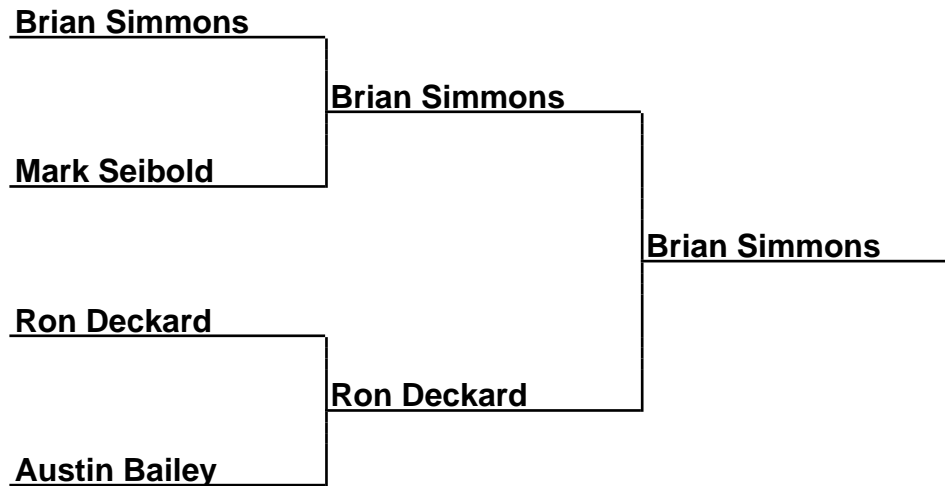

Brackets

35-15-087 Flagler Beach PTO - Flagler Beach, FL

Sponsored by:

Cmb40-Fin-A - Combined 40 Foot Final (A)

Box Scores

Championship Match	(1)Brian Simmons vs. (2)Ron Deckard	26-17,22-12
Semi-Finals	(1)Brian Simmons vs. (4)Mark Seibold	23-14,23-17
Semi-Finals	(2)Ron Deckard vs. (3)Austin Bailey	17-13,13-18,20-16