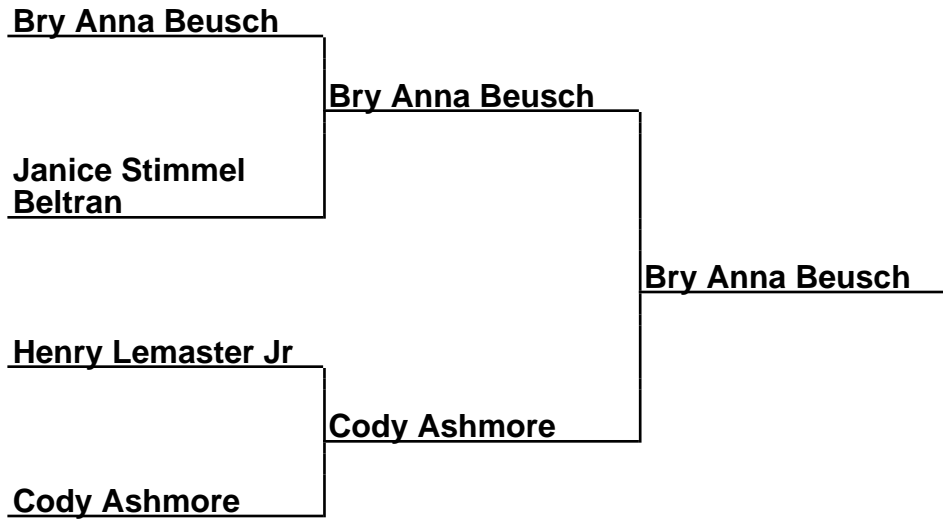

Brackets

22-16-047 Lonestar Shootout - Buffalo, TX

Sponsored by:

Cmb30-Fin-E - Combined 30 Finals (E)

Box Scores

Championship Match	(4)Elaine Chatterly vs. (2)Al Dodson	5-11,14-11,11-14
Semi-Finals	(1)Bill Seither vs. (4)Elaine Chatterly	8-12,15-16
Semi-Finals	(2)Al Dodson vs. (3)Alex Carson	7-9,14-11,7-7,4-2(10)

Brackets

22-16-047 Lonestar Shootout - Buffalo, TX

Sponsored by:

Cmb30-Fin-F - Combined 30 Finals (F)

Box Scores

Championship Match	(4)Linda Dodson vs. (2)Shelly Martinez	9-9,11-10,9-7
Semi-Finals	(1)Gerald Prados vs. (4)Linda Dodson	12-6,5-12,13-14
Semi-Finals	(2)Shelly Martinez vs. (3)Nelda Dodson	11-9,12-6
Quarter-Finals	(4)Linda Dodson vs. (5)Christina Holland	9-3

Brackets

22-16-047 Lonestar Shootout - Buffalo, TX

Sponsored by:

Open-Fin-A - Open Division Mixed Finals (A)

Box Scores

Championship Match	(1)Bry Anna Beusch vs. (3)Cody Ashmore	13-10,11-15,14-11
Semi-Finals	(1)Bry Anna Beusch vs. (4)Janice Stimmel Beltran	15-6,16-4
Semi-Finals	(2)Henry Lemaster Jr vs. (3)Cody Ashmore	5-11,12-6,6-9