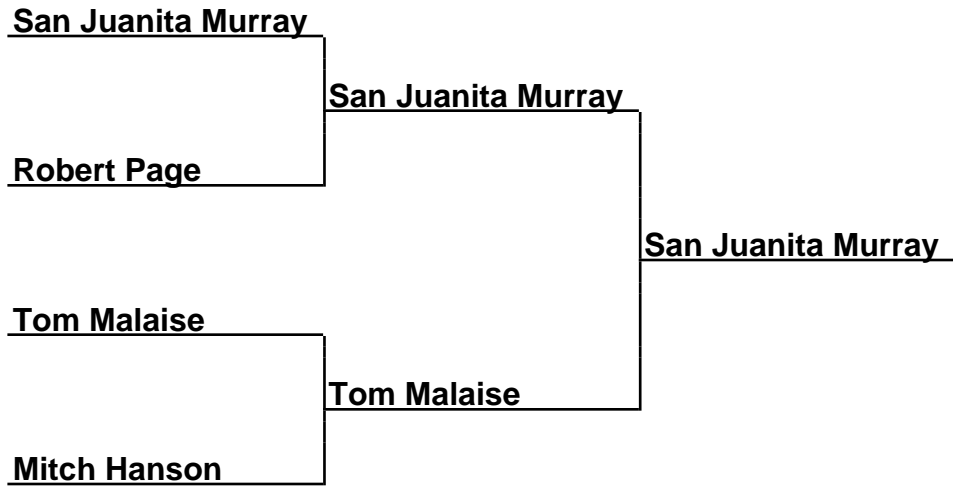

Brackets

22-16-047 Lonestar Shootout - Buffalo, TX

Sponsored by:

Cmb30-Fin-F - Combined 30 Finals (F)

Box Scores

Championship Match	(4)Linda Dodson vs. (2)Shelly Martinez	9-9,11-10,9-7
Semi-Finals	(1)Gerald Prados vs. (4)Linda Dodson	12-6,5-12,13-14
Semi-Finals	(2)Shelly Martinez vs. (3)Nelda Dodson	11-9,12-6
Quarter-Finals	(4)Linda Dodson vs. (5)Christina Holland	9-3

Brackets

22-16-047 Lonestar Shootout - Buffalo, TX

Sponsored by:

Open-Fin-A - Open Division Mixed Finals (A)

Box Scores

Championship Match	(1)Bry Anna Beusch vs. (3)Cody Ashmore	13-10,11-15,14-11
Semi-Finals	(1)Bry Anna Beusch vs. (4)Janice Stimmel Beltran	15-6,16-4
Semi-Finals	(2)Henry Lemaster Jr vs. (3)Cody Ashmore	5-11,12-6,6-9

Brackets

22-16-047 Lonestar Shootout - Buffalo, TX

Sponsored by:

Open-Fin-B - Open Division Mixed Finals (B)

Box Scores

Championship Match	(1)San Juanita Murray vs. (2)Tom Malaise	9-10,11-11,14-2,4-2(10)
Semi-Finals	(1)San Juanita Murray vs. (4)Robert Page	7-3,12-7
Semi-Finals	(2)Tom Malaise vs. (3)Mitch Hanson	8-5,6-3