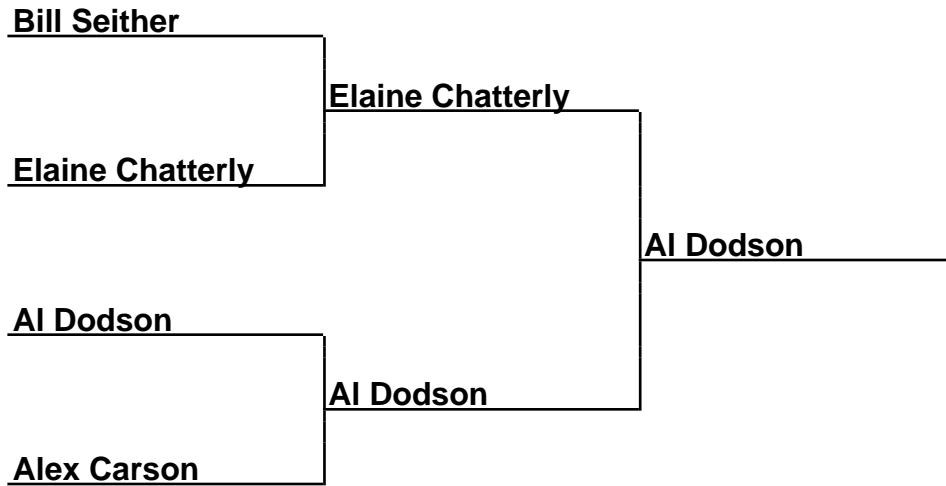

Brackets

22-16-047 Lonestar Shootout - Buffalo, TX

Sponsored by:

Cmb30-Fin-D - Combined 30 Foot Final (D)

Box Scores

Championship Match	(4)Ed Harris vs. (2)Barbara Carson	10-10,7-15,10-17
Semi-Finals	(1)Dee Wells vs. (4)Ed Harris	14-11,11-13,11-13
Semi-Finals	(2)Barbara Carson vs. (3)Donna Massey	13-10,16-11

Brackets

22-16-047 Lonestar Shootout - Buffalo, TX

Sponsored by:

Cmb30-Fin-E - Combined 30 Finals (E)

Box Scores

Championship Match	(4)Elaine Chatterly vs. (2)Al Dodson	5-11,14-11,11-14
Semi-Finals	(1)Bill Seither vs. (4)Elaine Chatterly	8-12,15-16
Semi-Finals	(2)Al Dodson vs. (3)Alex Carson	7-9,14-11,7-7,4-2(10)