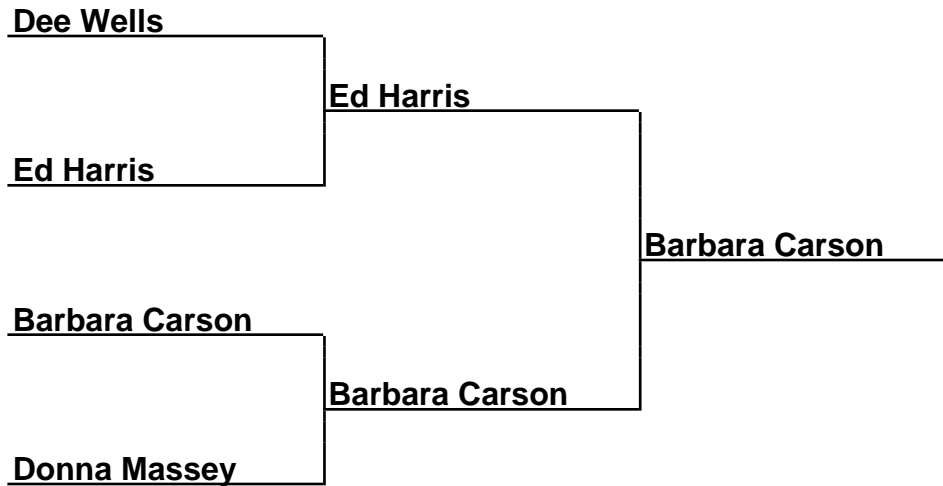

Brackets

22-16-047 Lonestar Shootout - Buffalo, TX

Sponsored by:

Cmb30-Fin-B - Combined 30 Foot Final (B)

Box Scores

Championship Match	(1)Ellen Perry vs. (3)Ronnie Howard	20-18,18-18,22-12
Semi-Finals	(1)Ellen Perry vs. (4)Will Wade	18-12,18-13
Semi-Finals	(2)Tim Gilmore vs. (3)Ronnie Howard	17-17,15-12,17-21,13-14(24)

Brackets

22-16-047 Lonestar Shootout - Buffalo, TX

Sponsored by:

Cmb30-Fin-C - Combined 30 Foot Final [C]

Box Scores

Championship Match	(1)Lori Finke vs. (3)Terry Brown	16-14,16-15
Semi-Finals	(1)Lori Finke vs. (4)Pat Pertuit	16-15,13-12
Semi-Finals	(2)Gary Whalen vs. (3)Terry Brown	14-19,10-14

Brackets

22-16-047 Lonestar Shootout - Buffalo, TX

Sponsored by:

Cmb30-Fin-D - Combined 30 Foot Final (D)

Box Scores

Championship Match	(4)Ed Harris vs. (2)Barbara Carson	10-10,7-15,10-17
Semi-Finals	(1)Dee Wells vs. (4)Ed Harris	14-11,11-13,11-13
Semi-Finals	(2)Barbara Carson vs. (3)Donna Massey	13-10,16-11