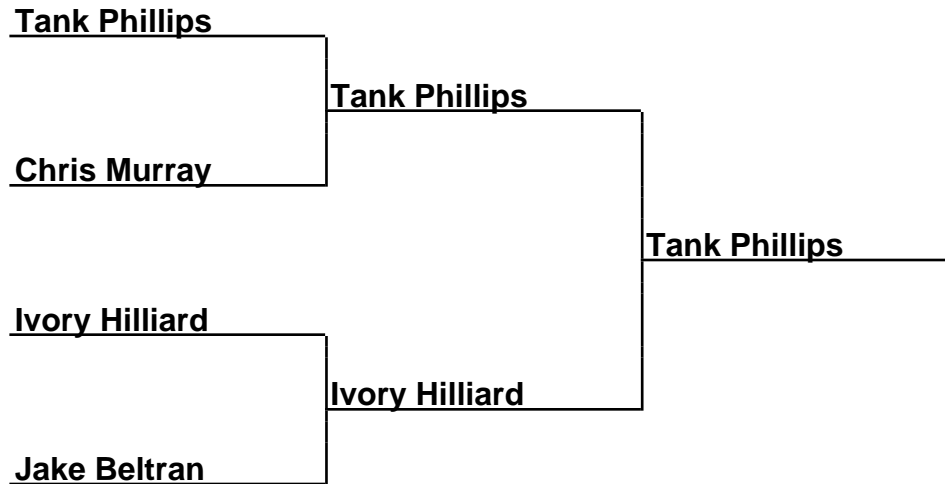

Brackets

22-16-047 Lonestar Shootout - Buffalo, TX

Sponsored by:

Open-Fin-C - Open Division Mixed Finals (C)

Box Scores

Championship Match	(1)Lillie Cook vs. (2)Chuck Hunter	11-5,7-4
Semi-Finals	(1)Lillie Cook vs. (4)Ronnie Boyd	8-7,6-6,7-4
Semi-Finals	(2)Chuck Hunter vs. (3)David Siepert	5-5,7-4,8-6

Brackets

22-16-047 Lonestar Shootout - Buffalo, TX

Sponsored by:

Open-Fin-D - Open Division Mixed Finals (D)

Box Scores

Championship Match	(1)Tank Phillips vs. (2)Ivory Hilliard	4-2,4-4,5-4
Semi-Finals	(1)Tank Phillips vs. (4)Chris Murray	4-2,9-4
Semi-Finals	(2)Ivory Hilliard vs. (3)Jake Beltran	6-3,12-5