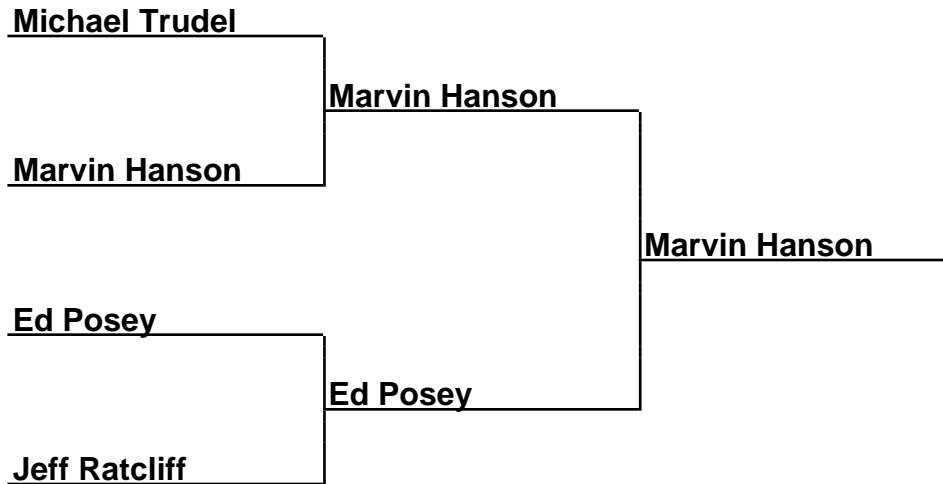

Box Scores

Championship Match	(4)Marvin Hanson vs. (2)Ed Posey	12-14,10-10,13-11,4-2(10)
Semi-Finals	(1)Michael Trudel vs. (4)Marvin Hanson	9-12,9-12
Semi-Finals	(2)Ed Posey vs. (3)Jeff Ratcliff	9-6,12-5