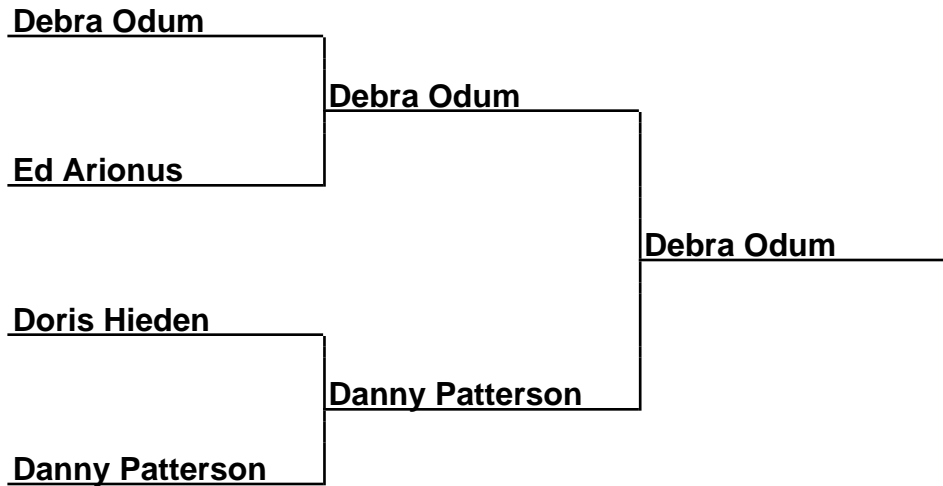

Brackets

22-16-047 Lonestar Shootout - Buffalo, TX

Sponsored by:

Cmb40-Fin-F - Combined 40 Finals (F)

Box Scores

Championship Match	(1)Dustin Way vs. (2)Justin Smith	8-7,6-8,10-9
Semi-Finals	(1)Dustin Way vs. (4)Clyde Landry	12-7,10-5
Semi-Finals	(2)Justin Smith vs. (3)Dane Yovino	7-5,9-7
Quarter-Finals	(4)Clyde Landry vs. (5)Fred Jurik	9-8

Brackets

22-16-047 Lonestar Shootout - Buffalo, TX

Sponsored by:

Cmb30-Fin-A - Combined 30 Foot Final (A)

Box Scores

Championship Match	(1)Debra Odum vs. (3)Danny Patterson	21-18,18-17
Semi-Finals	(1)Debra Odum vs. (4)Ed Arionus	21-16,17-16
Semi-Finals	(2)Doris Hieden vs. (3)Danny Patterson	18-17,18-24,19-19,10-11(20)