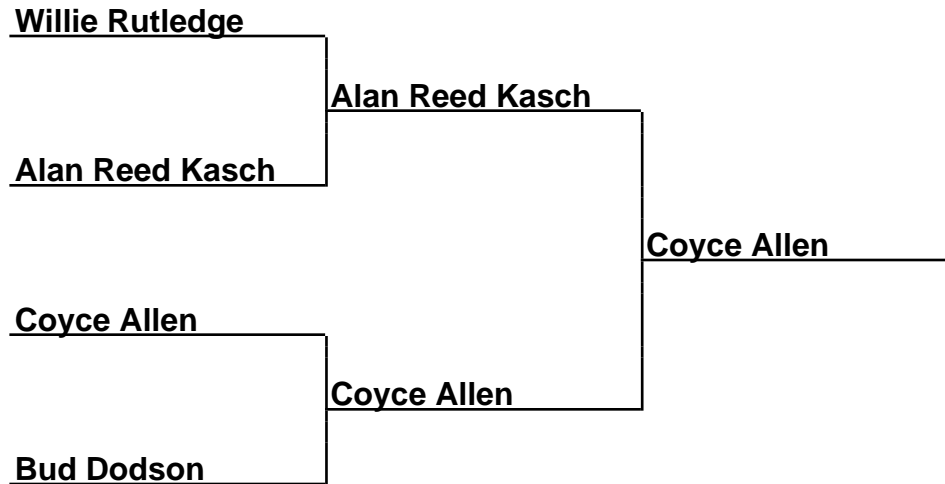

Brackets

22-16-047 Lonestar Shootout - Buffalo, TX

Sponsored by:

Cmb40-Fin-A - Combined 40 Foot Final (A)

Box Scores

Championship Match	(1)Dan Watson vs. (2)Nico Parra	17-14,20-17
Semi-Finals	(1)Dan Watson vs. (4)Jeff Finke	24-18,22-14
Semi-Finals	(2)Nico Parra vs. (3)Brooks Symank	18-14,17-8

Brackets

22-16-047 Lonestar Shootout - Buffalo, TX

Sponsored by:

Cmb40-Fin-B - Combined 40 Foot Final (B)

Box Scores

Championship Match	(4)Alan Reed Kasch vs. (2)Coyce Allen	15-15,19-11,14-16,7-10(20)
Semi-Finals	(1)Willie Rutledge vs. (4)Alan Reed Kasch	11-12,15-18
Semi-Finals	(2)Coyce Allen vs. (3)Bud Dodson	12-10,11-8