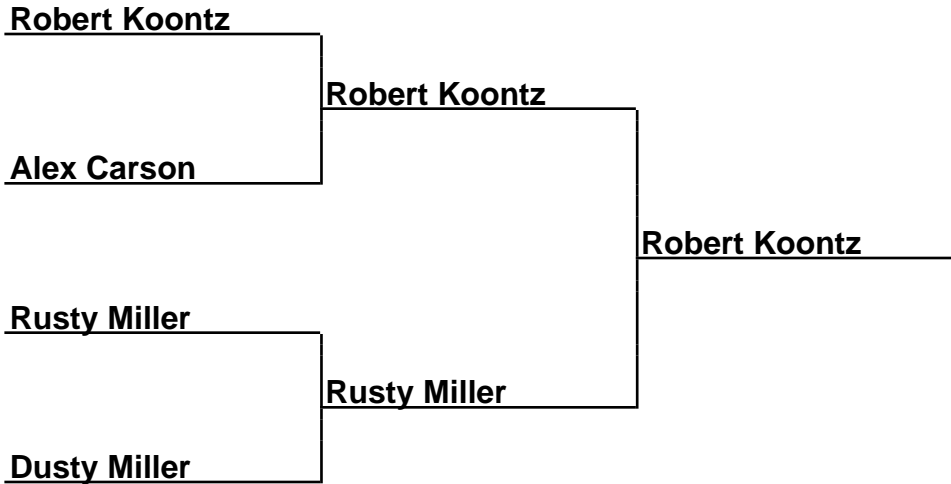

Brackets

33-16-020 Clarksville Horseshoe Tour - Clarksville, TN

Sponsored by:

Cmb40-Fin-B - Combined 40 Foot Final (B)

Box Scores

Championship Match	(4)Mike Hardie vs. (2)Alan Reed Kasch	15-12,9-11,10-13
Semi-Finals	(1)Charles Walker vs. (4)Mike Hardie	12-13,14-10,13-16
Semi-Finals	(2)Alan Reed Kasch vs. (3)Michael Trudel	9-13,15-5,13-8

Brackets

33-16-020 Clarksville Horseshoe Tour - Clarksville, TN

Sponsored by:

Cmb40-Fin-C - Combined 40 Foot Final ©

Box Scores

Championship Match	(1)Robert Koontz vs. (2)Rusty Miller	11-8,14-10
Semi-Finals	(1)Robert Koontz vs. (4)Alex Carson	9-9,17-5,9-6
Semi-Finals	(2)Rusty Miller vs. (3)Dusty Miller	11-8,9-6