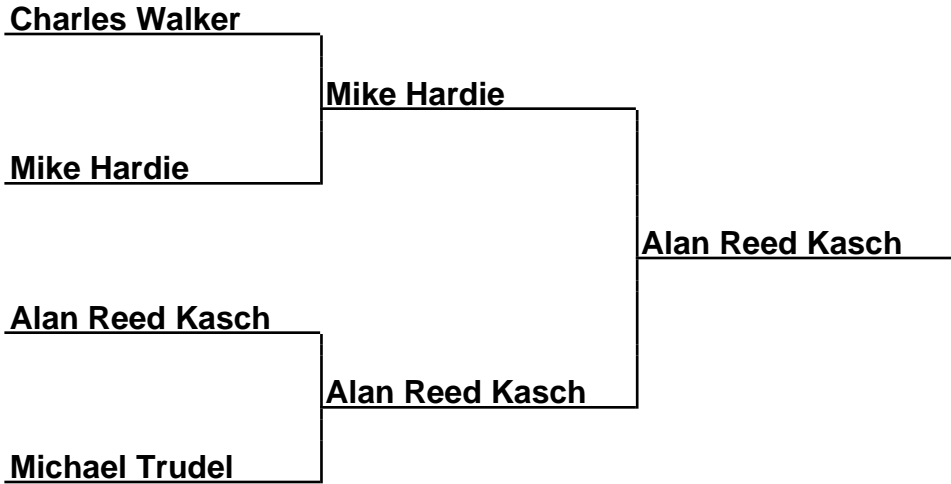

Box Scores

Championship Match	(4)Mike Hardie vs. (2)Alan Reed Kasch	15-12,9-11,10-13
Semi-Finals	(1)Charles Walker vs. (4)Mike Hardie	12-13,14-10,13-16
Semi-Finals	(2)Alan Reed Kasch vs. (3)Michael Trudel	9-13,15-5,13-8