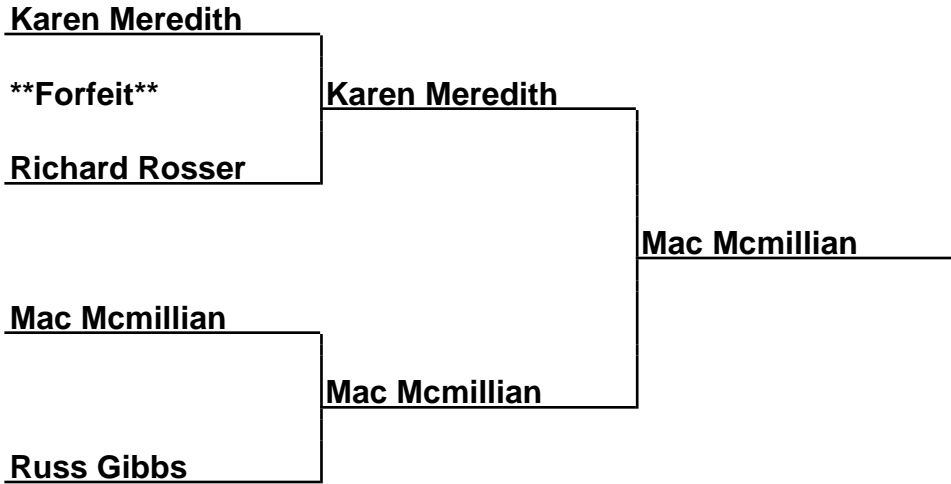

Brackets

33-16-020 Clarksville Horseshoe Tour - Clarksville, TN

Sponsored by:

Cmb30-Fin-C - Combined 30 Foot Final [C]

Box Scores

Championship Match	(4)Barbara Carson vs. (2)Tommy Wahl	17-11,19-10
Semi-Finals	(1)Will Wade vs. (4)Barbara Carson	9-10,12-8,14-15
Semi-Finals	(2)Tommy Wahl vs. (3)JoAnn Stanford	11-15,12-5,15-12

Brackets

33-16-020 Clarksville Horseshoe Tour - Clarksville, TN

Sponsored by:

Cmb30-Fin-D - Combined 30 Foot Final (D)

Box Scores

Championship Match	(1)Janet Mcfarland vs. (2)Paul Jennings	10-18,9-12
Consolation Match	Bye vs. (3)Shelly Martinez	
Semi-Finals	(2)Paul Jennings vs. (3)Shelly Martinez	14-6,11-7

Brackets

33-16-020 Clarksville Horseshoe Tour - Clarksville, TN

Sponsored by:

Open-Fin-A - Open Division Mixed Finals (A)

Box Scores

Championship Match	(1)Karen Meredith vs. (2)Mac Mcmillian	10-14,15-17
Semi-Finals	(1)Karen Meredith vs. (4)Richard Rosser	**Forfeit**
Semi-Finals	(2)Mac Mcmillian vs. (3)Russ Gibbs	12-5,17-1