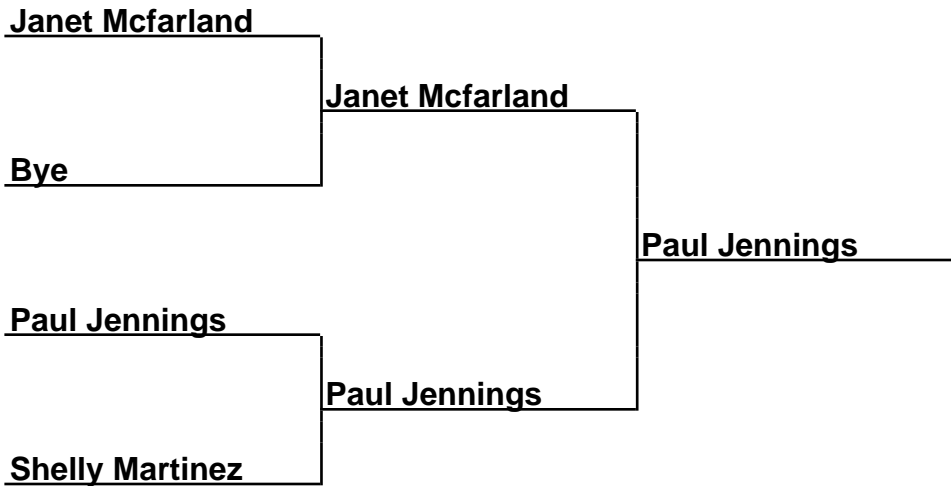

Brackets

33-16-020 Clarksville Horseshoe Tour - Clarksville, TN

Sponsored by:

Cmb30-Fin-B - Combined 30 Foot Final (B)

Box Scores

Championship Match	(4)Barbara Taylor vs. (3)James Cooper	20-22,20-19,20-19
Semi-Finals	(1)Jim Culver vs. (4)Barbara Taylor	19-20,16-18
Semi-Finals	(2)Maxine Griffith vs. (3)James Cooper	19-18,15-20,18-22

Brackets

33-16-020 Clarksville Horseshoe Tour - Clarksville, TN

Sponsored by:

Cmb30-Fin-C - Combined 30 Foot Final [C]

Box Scores

Championship Match	(4)Barbara Carson vs. (2)Tommy Wahl	17-11,19-10
Semi-Finals	(1)Will Wade vs. (4)Barbara Carson	9-10,12-8,14-15
Semi-Finals	(2)Tommy Wahl vs. (3)JoAnn Stanford	11-15,12-5,15-12

Brackets

33-16-020 Clarksville Horseshoe Tour - Clarksville, TN

Sponsored by:

Cmb30-Fin-D - Combined 30 Foot Final (D)

Box Scores

Championship Match	(1)Janet Mcfarland vs. (2)Paul Jennings	10-18,9-12
Consolation Match	Bye vs. (3)Shelly Martinez	
Semi-Finals	(2)Paul Jennings vs. (3)Shelly Martinez	14-6,11-7