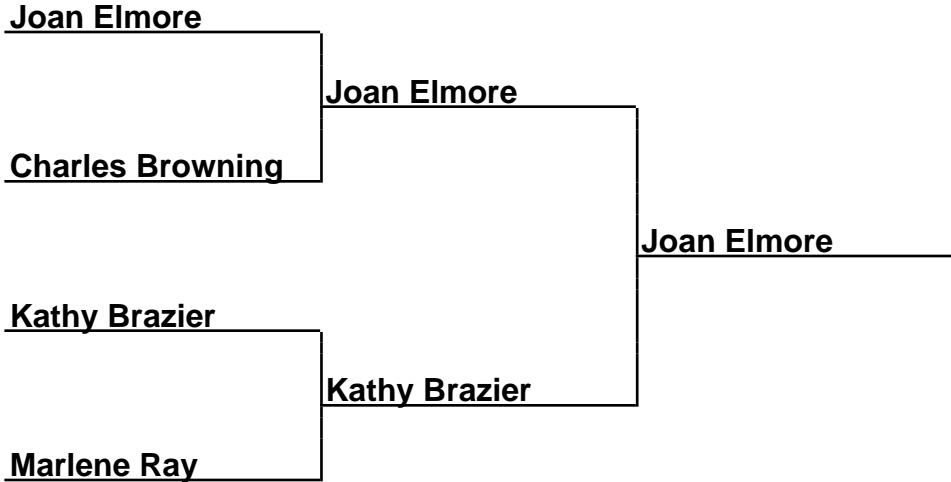

Brackets

33-16-020 Clarksville Horseshoe Tour - Clarksville, TN

Sponsored by:

Cmb40-Fin-C - Combined 40 Foot Final ©

Box Scores

Championship Match	(1)Robert Koontz vs. (2)Rusty Miller	11-8,14-10
Semi-Finals	(1)Robert Koontz vs. (4)Alex Carson	9-9,17-5,9-6
Semi-Finals	(2)Rusty Miller vs. (3)Dusty Miller	11-8,9-6

Brackets

33-16-020 Clarksville Horseshoe Tour - Clarksville, TN

Sponsored by:

Cmb30-Fin-A - Combined 30 Foot Final (A)

Box Scores

Championship Match	(1)Joan Elmore vs. (2)Kathy Brazier	25-22,19-19,24-14
Semi-Finals	(1)Joan Elmore vs. (4)Charles Browning	24-21,28-21
Semi-Finals	(2)Kathy Brazier vs. (3)Marlene Ray	26-23,18-19,24-19