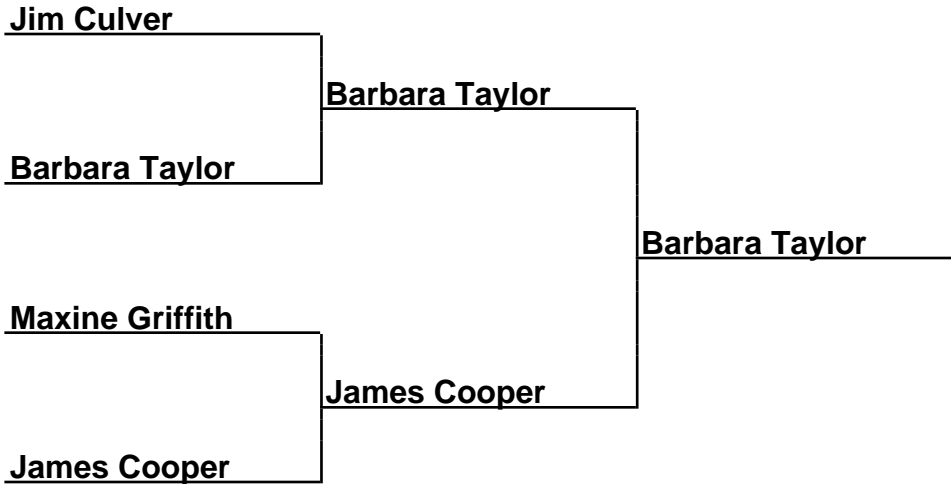

Brackets

33-16-020 Clarksville Horseshoe Tour - Clarksville, TN

Sponsored by:

Cmb40-Fin-C - Combined 40 Foot Final ©

Box Scores

Championship Match	(1)Robert Koontz vs. (2)Rusty Miller	11-8,14-10
Semi-Finals	(1)Robert Koontz vs. (4)Alex Carson	9-9,17-5,9-6
Semi-Finals	(2)Rusty Miller vs. (3)Dusty Miller	11-8,9-6

Brackets

33-16-020 Clarksville Horseshoe Tour - Clarksville, TN

Sponsored by:

Cmb30-Fin-A - Combined 30 Foot Final (A)

Box Scores

Championship Match	(1)Joan Elmore vs. (2)Kathy Brazier	25-22,19-19,24-14
Semi-Finals	(1)Joan Elmore vs. (4)Charles Browning	24-21,28-21
Semi-Finals	(2)Kathy Brazier vs. (3)Marlene Ray	26-23,18-19,24-19

Brackets

33-16-020 Clarksville Horseshoe Tour - Clarksville, TN

Sponsored by:

Cmb30-Fin-B - Combined 30 Foot Final (B)

Box Scores

Championship Match	(4)Barbara Taylor vs. (3)James Cooper	20-22,20-19,20-19
Semi-Finals	(1)Jim Culver vs. (4)Barbara Taylor	19-20,16-18
Semi-Finals	(2)Maxine Griffith vs. (3)James Cooper	19-18,15-20,18-22

Brackets

33-16-020 Clarksville Horseshoe Tour - Clarksville, TN

Sponsored by:

Cmb30-Fin-C - Combined 30 Foot Final [C]

Box Scores

Championship Match	(4)Barbara Carson vs. (2)Tommy Wahl	17-11,19-10
Semi-Finals	(1)Will Wade vs. (4)Barbara Carson	9-10,12-8,14-15
Semi-Finals	(2)Tommy Wahl vs. (3)JoAnn Stanford	11-15,12-5,15-12