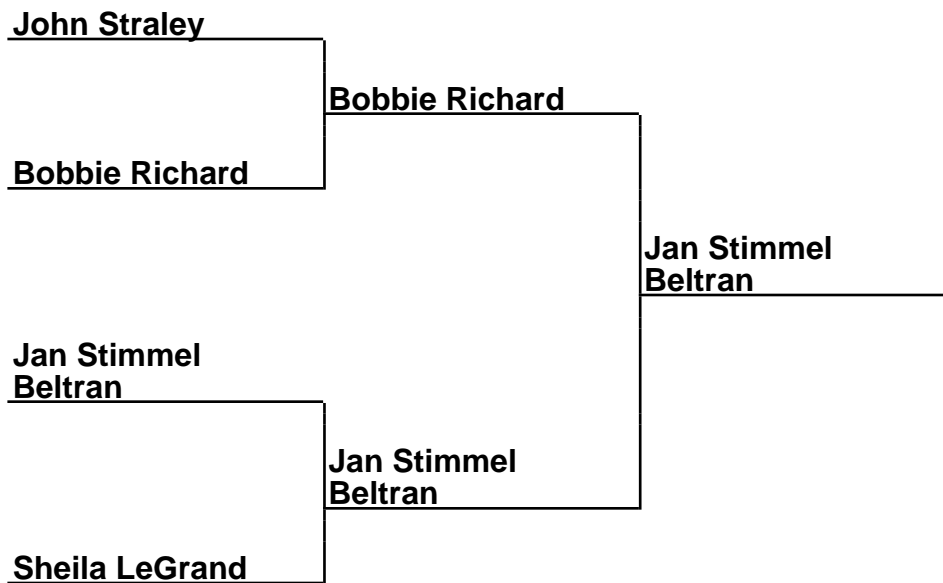

Brackets

22-21-001 Ringer-Roundup - Bryan, TX

30Prime-Fin-J - Prime 30 Foot Finals ~J~

Box Scores

Championship Match	(1)Ken Richter vs. (3)Dee King	13-11,17-10
Semi-Finals	(1)Ken Richter vs. (4)Alex Carson	10-5,15-12
Semi-Finals	(2)Scotty Roberds vs. (3)Dee King	8-6,13-13,7-15,4-6(10)

Brackets

22-21-001 Ringer-Roundup - Bryan, TX

30Prime-Fin-K - Prime 30 Foot Finals ~K~

Box Scores

Championship Match	(4)Bobbie Richard vs. (2)Jan Stimmel Beltran	6-9,11-6,3-13
Semi-Finals	(1)John Straley vs. (4)Bobbie Richard	3-13,3-7
Semi-Finals	(2)Jan Stimmel Beltran vs. (3)Sheila LeGrand	6-5,3-3,8-3