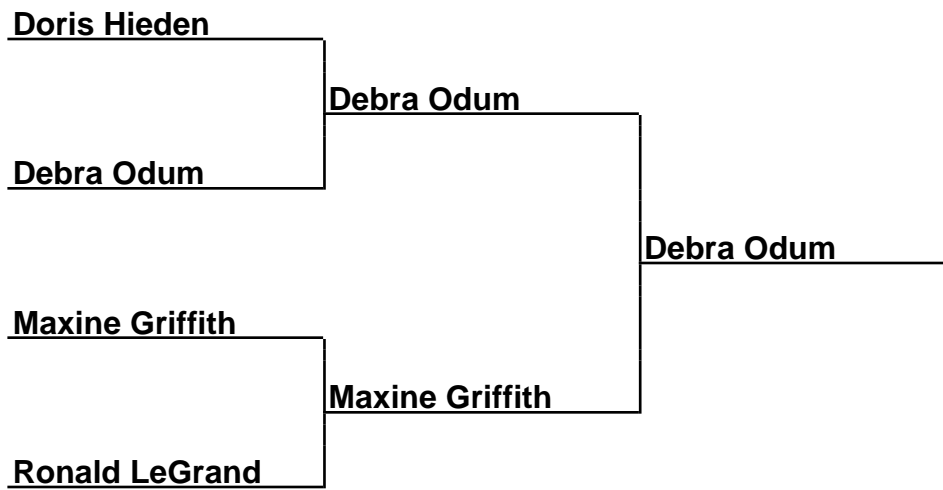

Brackets

22-21-001 Ringer-Roundup - Bryan, TX

30Prime-Fin-A - Prime 30 Foot Finals ~A~

Box Scores

Championship Match	(1)Marlene Ray vs. (2)Joan Elmore	24-22,25-22
Semi-Finals	(1)Marlene Ray vs. (4)Danny Patterson	19-18,25-19
Semi-Finals	(2)Joan Elmore vs. (3)Roger Vogel	22-20,24-22

Brackets

22-21-001 Ringer-Roundup - Bryan, TX

30Prime-Fin-B - Prime 30 Foot Finals ~B~

Box Scores

Championship Match	(4)Debra Odum vs. (2)Maxine Griffith	24-23,20-22,23-19
Semi-Finals	(1)Doris Hieden vs. (4)Debra Odum	19-19,18-19,20-22
Semi-Finals	(2)Maxine Griffith vs. (3)Ronald LeGrand	21-17,21-17