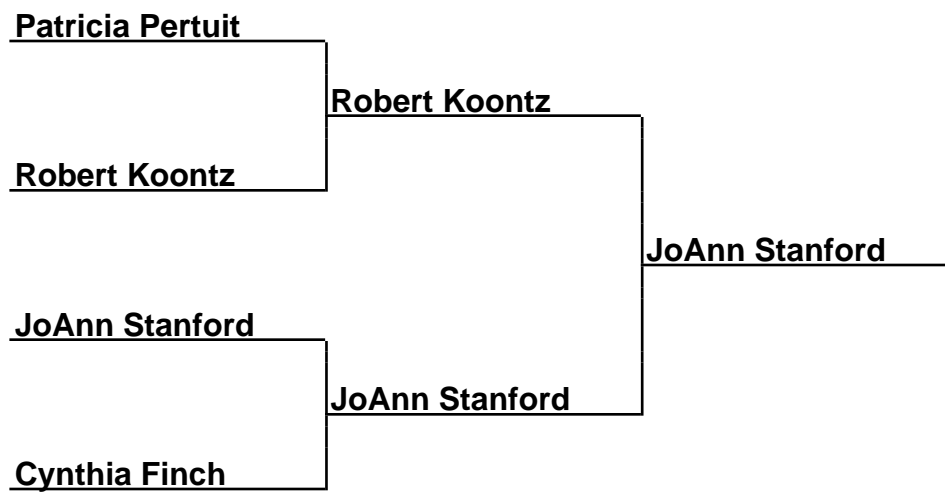

Box Scores

Championship Match	(4)Robert Koontz vs. (2)JoAnn Stanford	6-14,11-11,5-8
Semi-Finals	(1)Patricia Pertuit vs. (4)Robert Koontz	7-11,8-9
Semi-Finals	(2)JoAnn Stanford vs. (3)Cynthia Finch	11-10,13-8