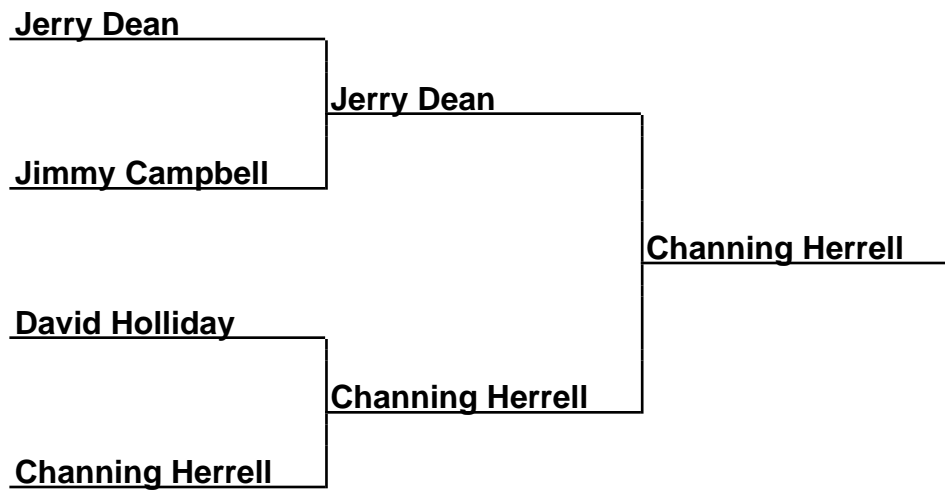

Brackets

41-22-001 Sue Snyder SummerFun - Newberry, SC
40Prime-Fin-A - Prime 40 Foot Finals ~A~

Box Scores

Championship Match	(1)Ben Webb vs. (3)David Godwin	19-17,20-20,24-12
Semi-Finals	(1)Ben Webb vs. (4)Dennis Wilson	17-11,16-14
Semi-Finals	(2)Jeff Finke vs. (3)David Godwin	11-23,14-17

Brackets

41-22-001 Sue Snyder SummerFun - Newberry, SC

40Prime-Fin-B - Prime 40 Foot Finals ~B~

Box Scores

Championship Match	(1)Jerry Dean vs. (3)Channing Herrell	9-14,14-20
Semi-Finals	(1)Jerry Dean vs. (4)Jimmy Campbell	19-15,19-18
Semi-Finals	(2)David Holliday vs. (3)Channing Herrell	11-14,13-16