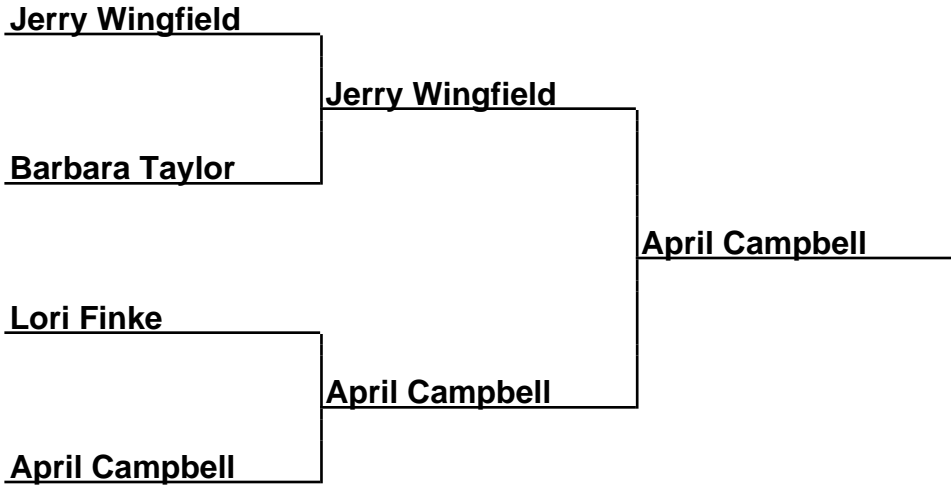

Brackets

41-22-001 Sue Snyder SummerFun - Newberry, SC

30Prime-Fin-A - Prime 30 Foot Finals ~A~

Box Scores

Championship Match	(1)Marlene Ray vs. (2)Maxine Griffith	19-20,24-20,23-27
Semi-Finals	(1)Marlene Ray vs. (4)Ronald LeGrand	26-19,24-17
Semi-Finals	(2)Maxine Griffith vs. (3)Joan Elmore	26-21,23-19

Brackets

41-22-001 Sue Snyder SummerFun - Newberry, SC

30Prime-Fin-B - Prime 30 Foot Finals ~B~

Box Scores

Championship Match	(1)Jerry Wingfield vs. (3)April Campbell	16-18,16-17
Semi-Finals	(1)Jerry Wingfield vs. (4)Barbara Taylor	16-21,18-13,19-18
Semi-Finals	(2)Lori Finke vs. (3)April Campbell	15-17,16-17