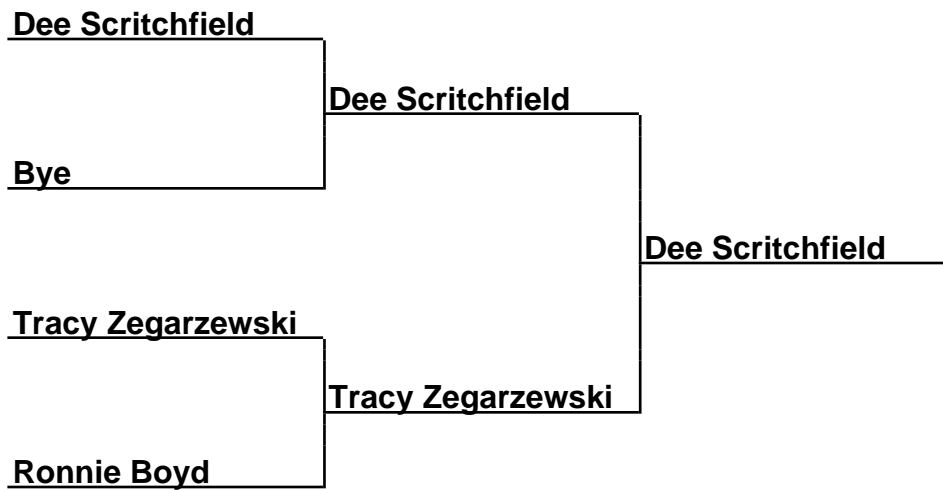

Brackets

41-22-001 Sue Snyder SummerFun - Newberry, SC

30Prime-Fin-F - Prime 30 Foot Finals ~F~

Box Scores

Championship Match	(4)Robert Koontz vs. (2)JoAnn Stanford	6-14,11-11,5-8
Semi-Finals	(1)Patricia Pertuit vs. (4)Robert Koontz	7-11,8-9
Semi-Finals	(2)JoAnn Stanford vs. (3)Cynthia Finch	11-10,13-8

Brackets

41-22-001 Sue Snyder SummerFun - Newberry, SC

30Prime-Fin-G - Prime 30 Foot Finals ~G~

Box Scores

Championship Match	(1)Dee Scritchfield vs. (2)Tracy Zegarzewski	4-5,11-10,11-8
Consolation Match	Bye vs. (3)Ronnie Boyd	
Semi-Finals	(2)Tracy Zegarzewski vs. (3)Ronnie Boyd	14-4,13-11