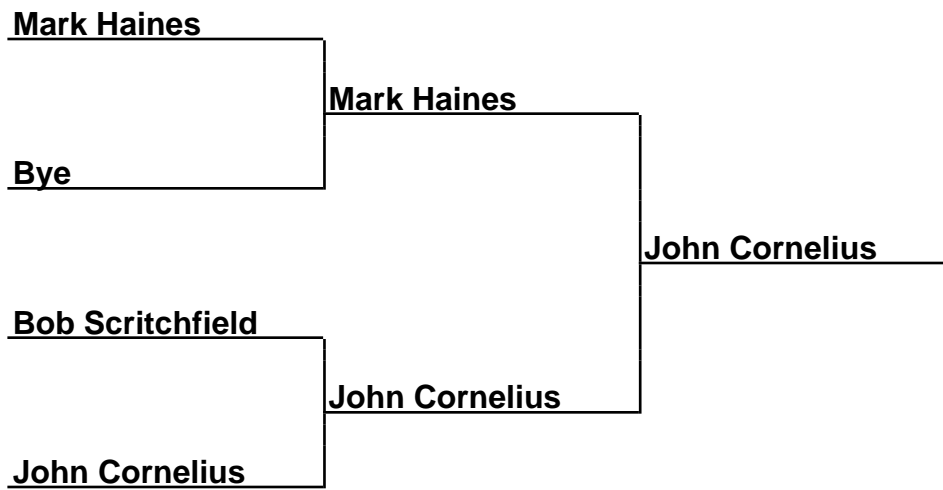

Brackets

41-22-001 Sue Snyder SummerFun - Newberry, SC

40Prime-Fin-E - Prime 40 Foot Finals ~E~

Box Scores

Championship Match	(1)Mike Hardie vs. (2)Ronnie Miller	15-9,6-14,8-9
Consolation Match	Bye vs. (3)Larry Munn	
Semi-Finals	(2)Ronnie Miller vs. (3)Larry Munn	7-11,9-8,9-5

Brackets

41-22-001 Sue Snyder SummerFun - Newberry, SC

40Prime-Fin-F - Prime 40 Foot Finals ~F~

Box Scores

Championship Match	(1)Mark Haines vs. (3)John Cornelius	3-9,2-4
Consolation Match	Bye vs. (2)Bob Scritchfield	
Semi-Finals	(2)Bob Scritchfield vs. (3)John Cornelius	0-5,3-4