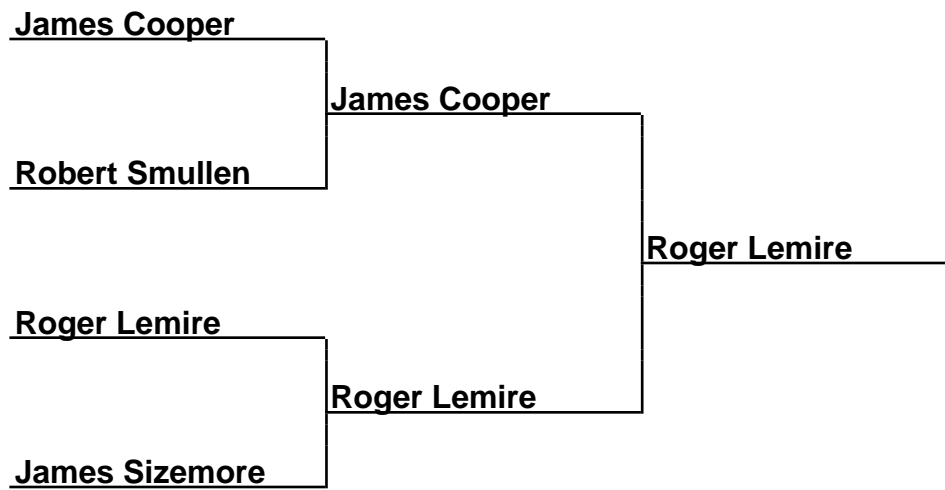

Brackets

41-22-001 Sue Snyder SummerFun - Newberry, SC

30Prime-Fin-B - Prime 30 Foot Finals ~B~

Box Scores

Championship Match	(1)Jerry Wingfield vs. (3)April Campbell	16-18,16-17
Semi-Finals	(1)Jerry Wingfield vs. (4)Barbara Taylor	16-21,18-13,19-18
Semi-Finals	(2)Lori Finke vs. (3)April Campbell	15-17,16-17

Brackets

41-22-001 Sue Snyder SummerFun - Newberry, SC

30Prime-Fin-C - Prime 30 Foot Finals ~C~

Box Scores

Championship Match	(1)James Cooper vs. (2)Roger Lemire	16-19,17-19
Semi-Finals	(1)James Cooper vs. (4)Robert Smullen	16-14,17-16
Semi-Finals	(2)Roger Lemire vs. (3)James Sizemore	18-12,18-13