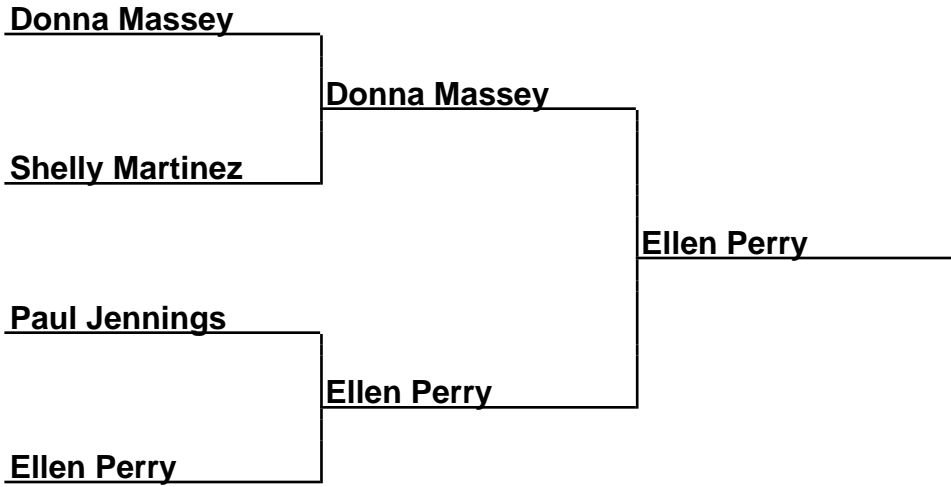

Brackets

41-22-001 Sue Snyder SummerFun - Newberry, SC

30Prime-Fin-C - Prime 30 Foot Finals ~C~

Box Scores

Championship Match	(1)James Cooper vs. (2)Roger Lemire	16-19,17-19
Semi-Finals	(1)James Cooper vs. (4)Robert Smullen	16-14,17-16
Semi-Finals	(2)Roger Lemire vs. (3)James Sizemore	18-12,18-13

Brackets

41-22-001 Sue Snyder SummerFun - Newberry, SC

30Prime-Fin-D - Prime 30 Foot Finals ~D~

Box Scores

Championship Match	(1)Donna Massey vs. (3)Ellen Perry	12-17,16-17
Semi-Finals	(1)Donna Massey vs. (4)Shelly Martinez	11-9,9-18,12-12,5-4(10)
Semi-Finals	(2)Paul Jennings vs. (3)Ellen Perry	9-11,15-14,16-20