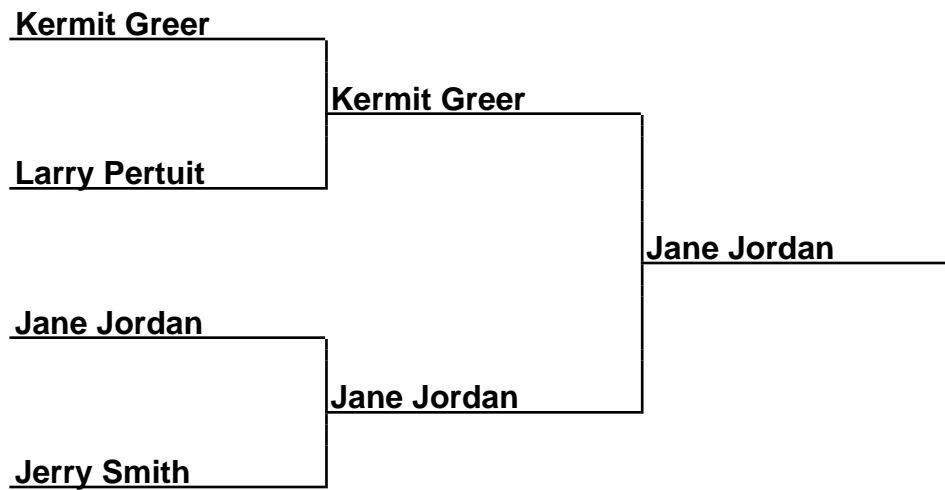

Brackets

41-22-001 Sue Snyder SummerFun - Newberry, SC

30Prime-Fin-F - Prime 30 Foot Finals ~F~

Box Scores

Championship Match	(4)Robert Koontz vs. (2)JoAnn Stanford	6-14,11-11,5-8
Semi-Finals	(1)Patricia Pertuit vs. (4)Robert Koontz	7-11,8-9
Semi-Finals	(2)JoAnn Stanford vs. (3)Cynthia Finch	11-10,13-8

Brackets

41-22-001 Sue Snyder SummerFun - Newberry, SC

30Prime-Fin-G - Prime 30 Foot Finals ~G~

Box Scores

Championship Match	(1)Dee Scritchfield vs. (2)Tracy Zegarzewski	4-5,11-10,11-8
Consolation Match	Bye vs. (3)Ronnie Boyd	
Semi-Finals	(2)Tracy Zegarzewski vs. (3)Ronnie Boyd	14-4,13-11

Brackets

41-22-001 Sue Snyder SummerFun - Newberry, SC

30Prime-Fin-H - Prime 30 Foot Finals ~H~

Box Scores

Championship Match	(1)Kermit Greer vs. (2)Jane Jordan	6-8,6-7
Semi-Finals	(1)Kermit Greer vs. (4)Larry Pertuit	8-1,3-3,6-7,1-0(10)
Semi-Finals	(2)Jane Jordan vs. (3)Jerry Smith	6-6,8-7,7-4