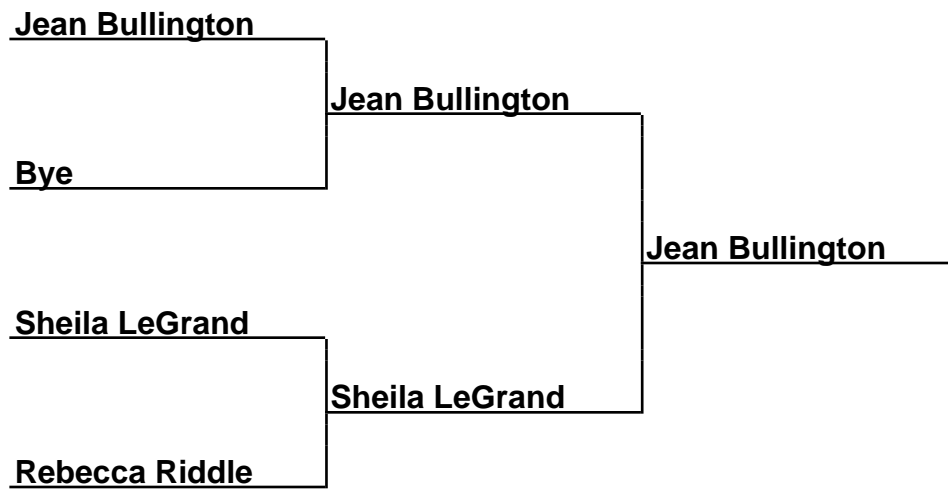

Brackets

41-22-001 Sue Snyder SummerFun - Newberry, SC

30Prime-Fin-G - Prime 30 Foot Finals ~G~

Box Scores

Championship Match	(1)Dee Scritchfield vs. (2)Tracy Zegarzewski	4-5,11-10,11-8
Consolation Match	Bye vs. (3)Ronnie Boyd	
Semi-Finals	(2)Tracy Zegarzewski vs. (3)Ronnie Boyd	14-4,13-11

Brackets

41-22-001 Sue Snyder SummerFun - Newberry, SC

30Prime-Fin-H - Prime 30 Foot Finals ~H~

Box Scores

Championship Match	(1)Kermit Greer vs. (2)Jane Jordan	6-8,6-7
Semi-Finals	(1)Kermit Greer vs. (4)Larry Pertuit	8-1,3-3,6-7,1-0(10)
Semi-Finals	(2)Jane Jordan vs. (3)Jerry Smith	6-6,8-7,7-4

Brackets

41-22-001 Sue Snyder SummerFun - Newberry, SC

30Prime-Fin-I - Prime 30 Foot Finals ~I~

Box Scores

Championship Match	(1)Jean Bullington vs. (2)Sheila LeGrand	5-2,5-8,6-2
Consolation Match	Bye vs. (3)Rebecca Riddle	
Semi-Finals	(2)Sheila LeGrand vs. (3)Rebecca Riddle	2-4,3-2,5-2