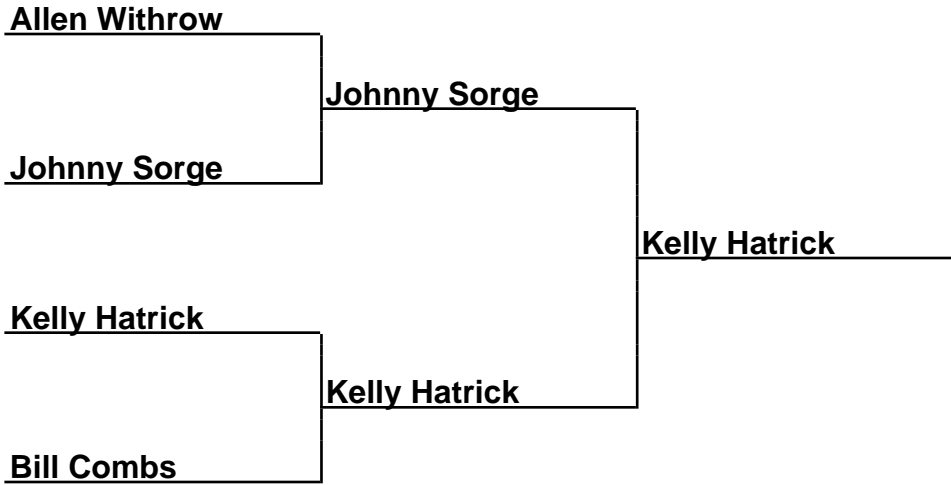

Brackets

41-22-001 Sue Snyder SummerFun - Newberry, SC

40Prime-Fin-B - Prime 40 Foot Finals ~B~

Box Scores

Championship Match	(1)Jerry Dean vs. (3)Channing Herrell	9-14,14-20
Semi-Finals	(1)Jerry Dean vs. (4)Jimmy Campbell	19-15,19-18
Semi-Finals	(2)David Holliday vs. (3)Channing Herrell	11-14,13-16

Brackets

41-22-001 Sue Snyder SummerFun - Newberry, SC

40Prime-Fin-C - Prime 40 Foot Finals ~C~

Box Scores

Championship Match	(4)Johnny Sorge vs. (2)Kelly Hatrick	12-13,16-18
Semi-Finals	(1)Allen Withrow vs. (4)Johnny Sorge	7-9,4-8
Semi-Finals	(2)Kelly Hatrick vs. (3)Bill Combs	8-13,15-12,12-9