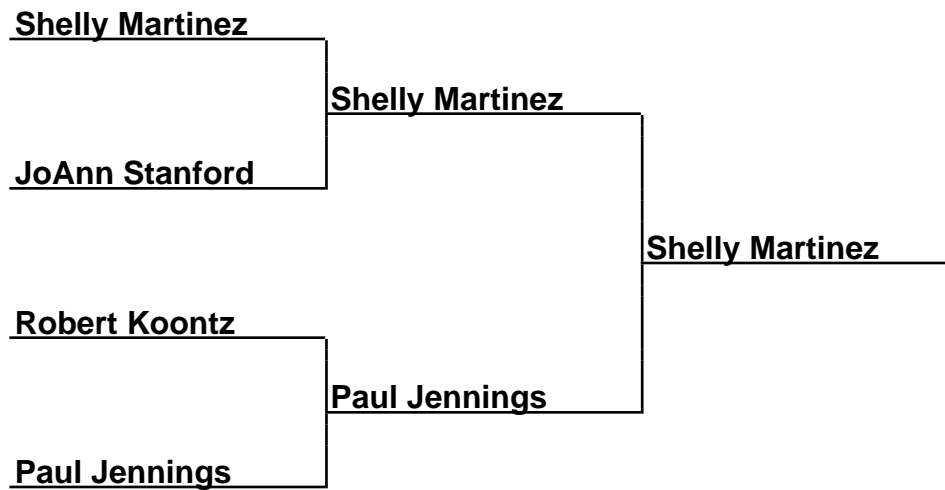

Brackets

40-22-030 Gaston County Clash Horseshoe Tour - Lowell, nc
30Prime-Fin-A - Prime 30 Foot Finals ~A~

Box Scores

Championship Match	(1)Maxine Griffith vs. (2)Marlene Ray	28-25,26-20
Semi-Finals	(1)Maxine Griffith vs. (4)James Cooper	20-17,25-28,24-20
Semi-Finals	(2)Marlene Ray vs. (3)Joan Elmore	21-24,25-23,26-18

Brackets

40-22-030 Gaston County Clash Horseshoe Tour - Lowell, nc

30Prime-Fin-B - Prime 30 Foot Finals ~B~

Box Scores

Championship Match	(1)Jerry Wingfield vs. (3)James Sizemore	21-19,18-20,17-17,11-8(14)
Semi-Finals	(1)Jerry Wingfield vs. (4)Mary Hargett	17-10,23-12
Semi-Finals	(2)Roger Lemire vs. (3)James Sizemore	8-18,15-17

Brackets

40-22-030 Gaston County Clash Horseshoe Tour - Lowell, nc
30Prime-Fin-C - Prime 30 Foot Finals ~C~

Box Scores

Championship Match	(1)Shelly Martinez vs. (3)Paul Jennings	11-9,9-9,15-12
Semi-Finals	(1)Shelly Martinez vs. (4)JoAnn Stanford	20-8,13-12
Semi-Finals	(2)Robert Koontz vs. (3)Paul Jennings	12-8,11-18,11-14