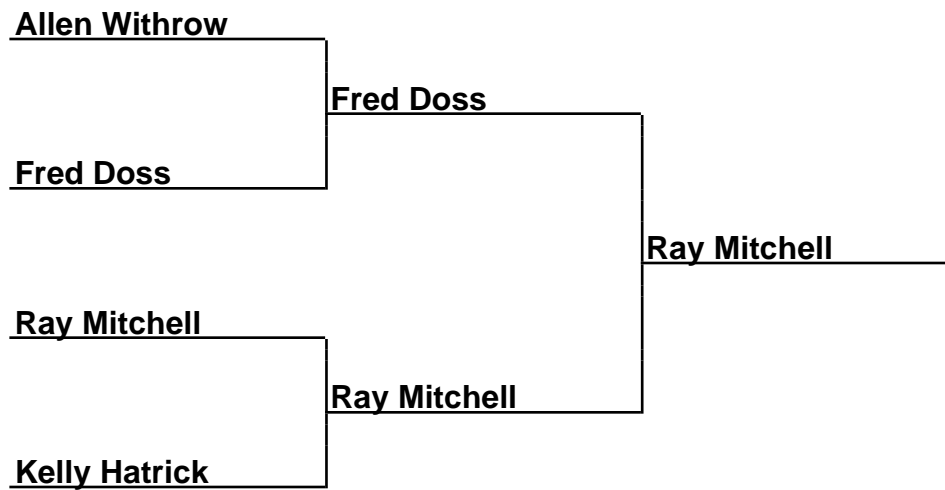

Brackets

40-22-030 Gaston County Clash Horseshoe Tour - Lowell, nc
40Prime-Fin-A - Prime 40 Foot Finals ~A~

Box Scores

Championship Match	(4)Dennis Wilson vs. (2)Shannon Foster	14-15,20-12,13-10
Semi-Finals	(1)Channing Herrell vs. (4)Dennis Wilson	15-14,14-15,15-16
Semi-Finals	(2)Shannon Foster vs. (3)Herb Rush	18-17,18-14

Brackets

40-22-030 Gaston County Clash Horseshoe Tour - Lowell, nc
40Prime-Fin-B - Prime 40 Foot Finals ~B~

Box Scores

Championship Match	(4)Fred Doss vs. (2)Ray Mitchell	13-12,11-17,9-10
Semi-Finals	(1)Allen Withrow vs. (4)Fred Doss	12-13,11-11,8-12
Semi-Finals	(2)Ray Mitchell vs. (3)Kelly Hatrick	17-15,13-8