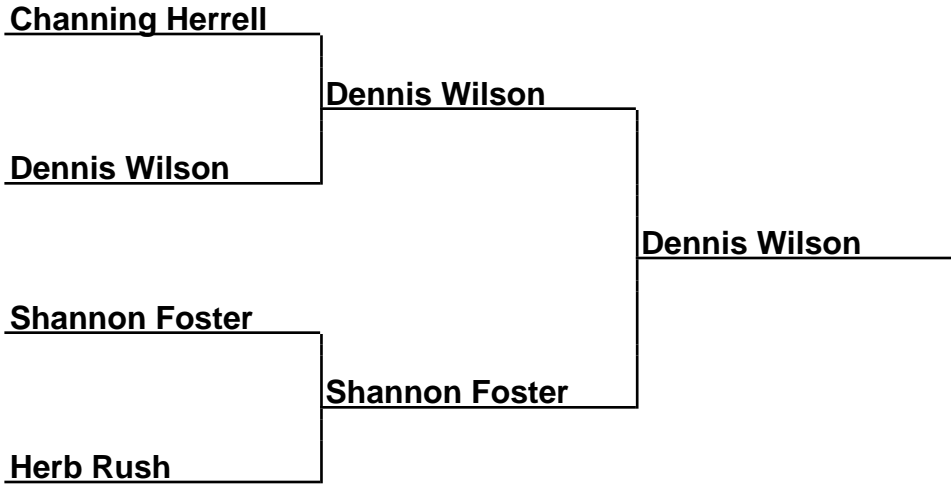

Brackets

40-22-030 Gaston County Clash Horseshoe Tour - Lowell, nc
40Prime-Fin-A - Prime 40 Foot Finals ~A~

Box Scores

Championship Match	(4)Dennis Wilson vs. (2)Shannon Foster	14-15,20-12,13-10
Semi-Finals	(1)Channing Herrell vs. (4)Dennis Wilson	15-14,14-15,15-16
Semi-Finals	(2)Shannon Foster vs. (3)Herb Rush	18-17,18-14