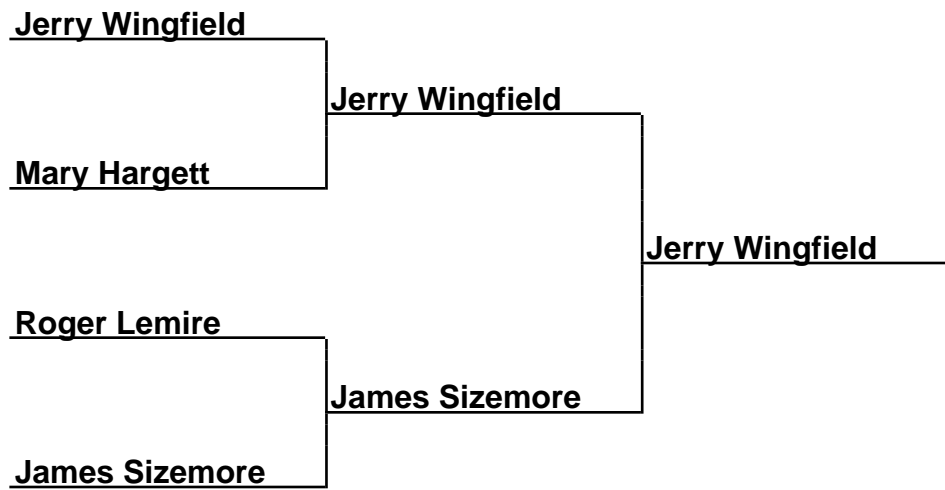

Brackets

40-22-030 Gaston County Clash Horseshoe Tour - Lowell, nc
30Prime-Fin-A - Prime 30 Foot Finals ~A~

Box Scores

Championship Match	(1)Maxine Griffith vs. (2)Marlene Ray	28-25,26-20
Semi-Finals	(1)Maxine Griffith vs. (4)James Cooper	20-17,25-28,24-20
Semi-Finals	(2)Marlene Ray vs. (3)Joan Elmore	21-24,25-23,26-18

Brackets

40-22-030 Gaston County Clash Horseshoe Tour - Lowell, nc

30Prime-Fin-B - Prime 30 Foot Finals ~B~

Box Scores

Championship Match	(1)Jerry Wingfield vs. (3)James Sizemore	21-19,18-20,17-17,11-8(14)
Semi-Finals	(1)Jerry Wingfield vs. (4)Mary Hargett	17-10,23-12
Semi-Finals	(2)Roger Lemire vs. (3)James Sizemore	8-18,15-17