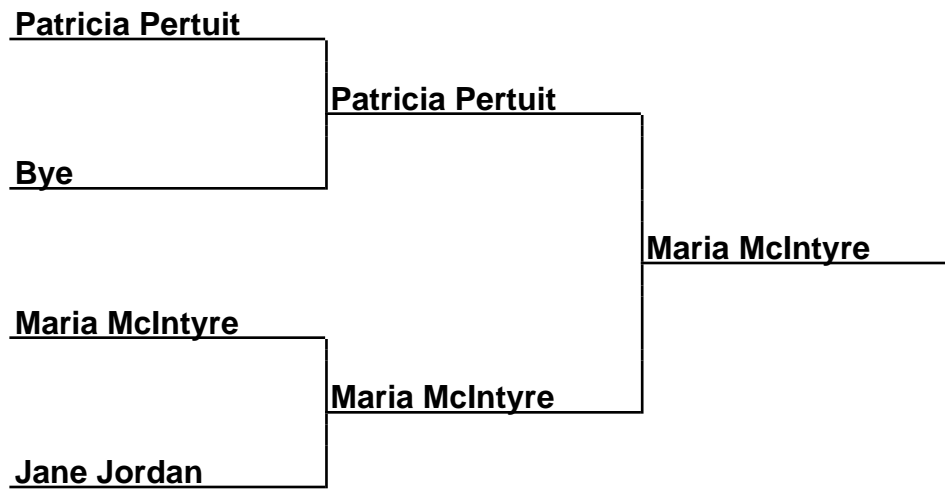

Box Scores

Championship Match	(1)Patricia Pertuit vs. (2)Maria McIntyre	8-10,6-14
Consolation Match	Bye vs. (3)Jane Jordan	
Semi-Finals	(2)Maria McIntyre vs. (3)Jane Jordan	9-5,14-11