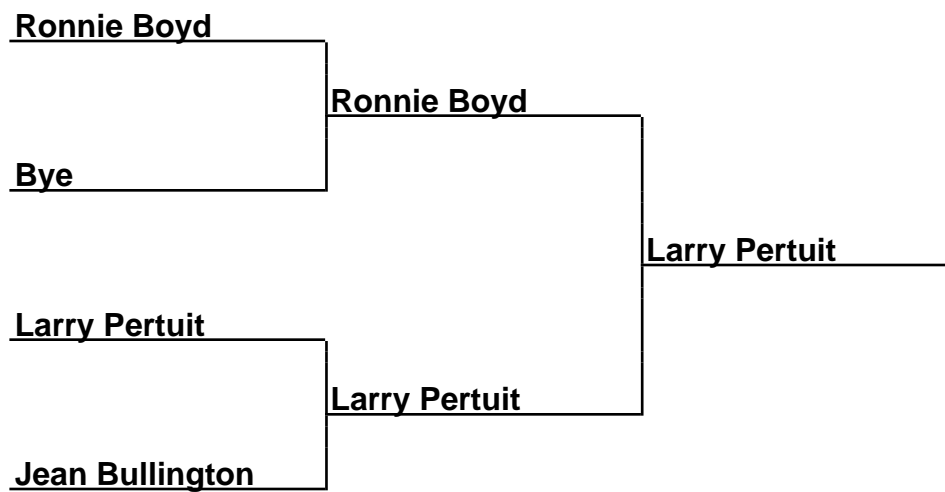

Box Scores

Championship Match	(1)Ronnie Boyd vs. (2)Larry Pertuit	9-12,8-11
Consolation Match	Bye vs. (3)Jean Bullington	
Semi-Finals	(2)Larry Pertuit vs. (3)Jean Bullington	7-1,4-4,10-0