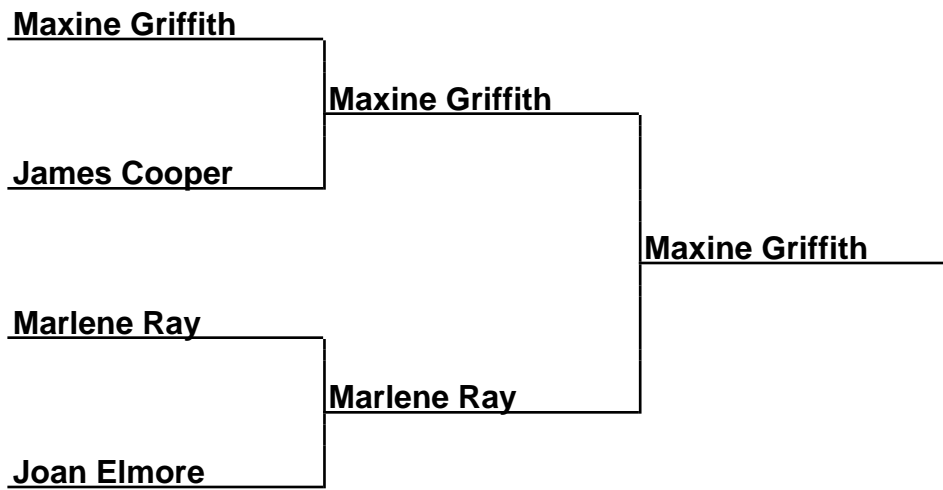

Brackets

40-22-030 Gaston County Clash Horseshoe Tour - Lowell, nc

40Prime-Fin-D - Prime 40 Foot Fin als ~D~

Box Scores

Championship Match	(1)Larry Munn vs. (2)Jim McElveen	9-15,9-5,7-8
Consolation Match	Bye vs. (3)Larry Moss	
Semi-Finals	(2)Jim McElveen vs. (3)Larry Moss	6-5,11-6

Brackets

40-22-030 Gaston County Clash Horseshoe Tour - Lowell, nc

40Prime-Fin-E - Prime 40 Foot Finals ~E~

Box Scores

Championship Match	(1)John Cornelius vs. (3)Larry Nysveen	9-4,9-3
Consolation Match	Bye vs. (2)Jawara Middleton	
Semi-Finals	(2)Jawara Middleton vs. (3)Larry Nysveen	2-4,4-6

Brackets

40-22-030 Gaston County Clash Horseshoe Tour - Lowell, nc
30Prime-Fin-A - Prime 30 Foot Finals ~A~

Box Scores

Championship Match	(1)Maxine Griffith vs. (2)Marlene Ray	28-25,26-20
Semi-Finals	(1)Maxine Griffith vs. (4)James Cooper	20-17,25-28,24-20
Semi-Finals	(2)Marlene Ray vs. (3)Joan Elmore	21-24,25-23,26-18

Brackets

40-22-030 Gaston County Clash Horseshoe Tour - Lowell, nc

30Prime-Fin-B - Prime 30 Foot Finals ~B~

Box Scores

Championship Match	(1)Jerry Wingfield vs. (3)James Sizemore	21-19,18-20,17-17,11-8(14)
Semi-Finals	(1)Jerry Wingfield vs. (4)Mary Hargett	17-10,23-12
Semi-Finals	(2)Roger Lemire vs. (3)James Sizemore	8-18,15-17