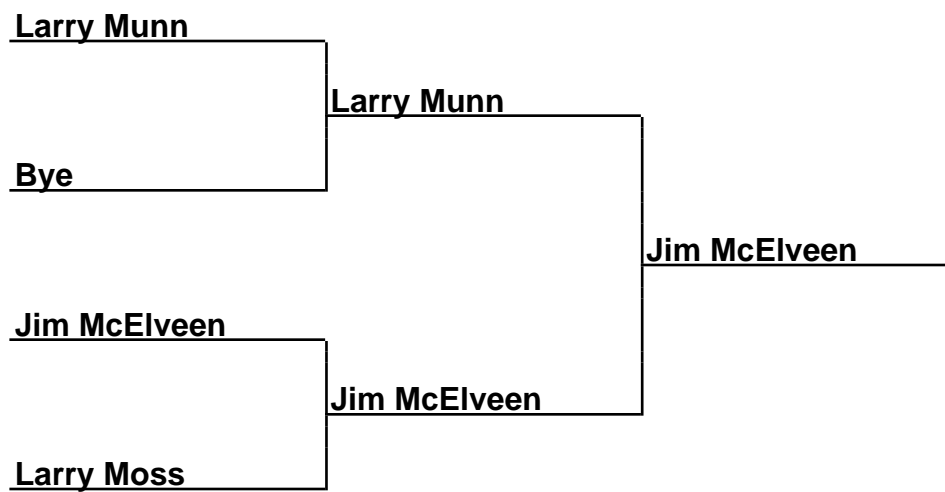

Box Scores

Championship Match	(1)Larry Munn vs. (2)Jim McElveen	9-15,9-5,7-8
Consolation Match	Bye vs. (3)Larry Moss	
Semi-Finals	(2)Jim McElveen vs. (3)Larry Moss	6-5,11-6