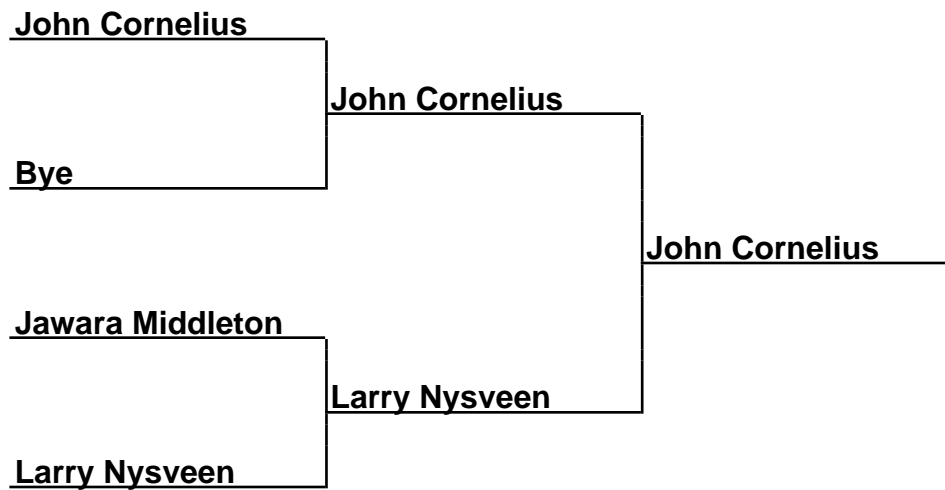

Brackets

40-22-030 Gaston County Clash Horseshoe Tour - Lowell, nc

40Prime-Fin-D - Prime 40 Foot Fin als ~D~

Box Scores

Championship Match	(1)Larry Munn vs. (2)Jim McElveen	9-15,9-5,7-8
Consolation Match	Bye vs. (3)Larry Moss	
Semi-Finals	(2)Jim McElveen vs. (3)Larry Moss	6-5,11-6

Brackets

40-22-030 Gaston County Clash Horseshoe Tour - Lowell, nc

40Prime-Fin-E - Prime 40 Foot Finals ~E~

Box Scores

Championship Match	(1)John Cornelius vs. (3)Larry Nysveen	9-4,9-3
Consolation Match	Bye vs. (2)Jawara Middleton	
Semi-Finals	(2)Jawara Middleton vs. (3)Larry Nysveen	2-4,4-6

Brackets

40-22-030 Gaston County Clash Horseshoe Tour - Lowell, nc
30Prime-Fin-A - Prime 30 Foot Finals ~A~

Box Scores

Championship Match	(1)Maxine Griffith vs. (2)Marlene Ray	28-25,26-20
Semi-Finals	(1)Maxine Griffith vs. (4)James Cooper	20-17,25-28,24-20
Semi-Finals	(2)Marlene Ray vs. (3)Joan Elmore	21-24,25-23,26-18