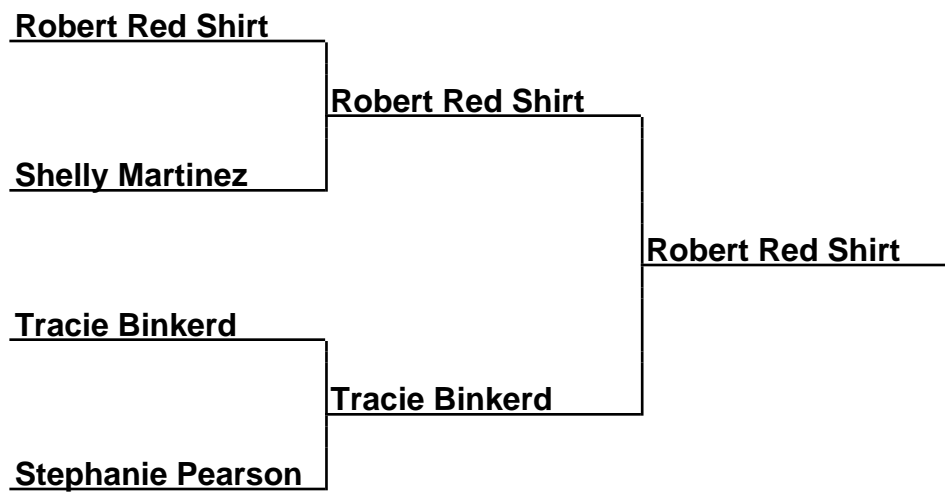

Box Scores

Championship Match	(1)Robert Red Shirt vs. (2)Tracie Binkerd	13-17,18-13,20-16
Semi-Finals	(1)Robert Red Shirt vs. (4)Shelly Martinez	19-9,17-10
Semi-Finals	(2)Tracie Binkerd vs. (3)Stephanie Pearson	13-12,19-10