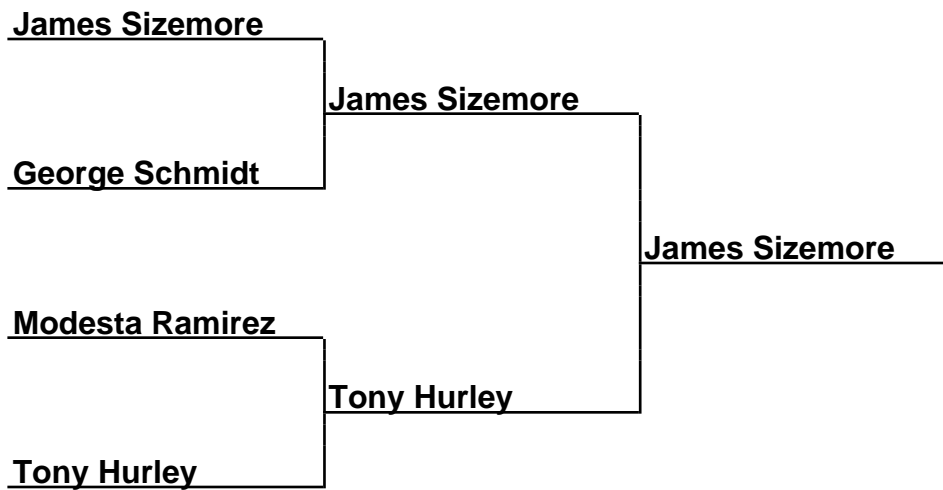

**Brackets**

**41-23-001 Sue Snider SummerFun - Newberry, SC**

**30Prime-Fin-D - Prime 30 Foot Finals ~D~**

**Box Scores**

Championship Match	(1)Tom Boyer vs. (2)Don Gillette	10-12,19-20
Semi-Finals	(1)Tom Boyer vs. (4)April Campbell	16-13,12-12,15-10
Semi-Finals	(2)Don Gillette vs. (3)Patricia Pertuit	18-8,20-16

**Brackets**

**41-23-001 Sue Snider SummerFun - Newberry, SC**

**30Prime-Fin-E - Prime 30 Foot Finals ~E~**

**Box Scores**

Championship Match	(1)James Sizemore vs. (3)Tony Hurley	15-11,16-17,19-16
Semi-Finals	(1)James Sizemore vs. (4)George Schmidt	22-15,14-18,17-12
Semi-Finals	(2)Modesta Ramirez vs. (3)Tony Hurley	11-17,11-13