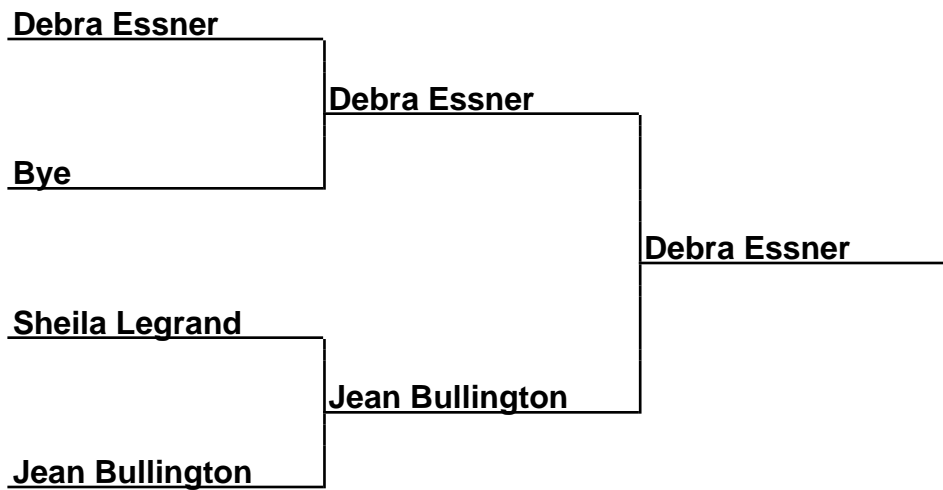

**Brackets**

**41-23-001 Sue Snider SummerFun - Newberry, SC**

**30Prime-Fin-J - Prime 30 Foot Finals ~J~**

**Box Scores**

Championship Match	(4)Jon Wylie vs. (3)Jerry Smith	9-5,9-1
Semi-Finals	(1)Jane Jordan vs. (4)Jon Wylie	5-9,6-5,4-4,1-3(10)
Semi-Finals	(2)Wade Wolford vs. (3)Jerry Smith	4-6,4-5

**Brackets**

**41-23-001 Sue Snider SummerFun - Newberry, SC**

**30Prime-Fin-K - Prime 30 Foot Finals ~K~**

**Box Scores**

Championship Match	(1)Debra Essner vs. (3)Jean Bullington	4-1,5-2
Consolation Match	Bye vs. (2)Sheila Legrand	
Semi-Finals	(2)Sheila Legrand vs. (3)Jean Bullington	3-6,1-5