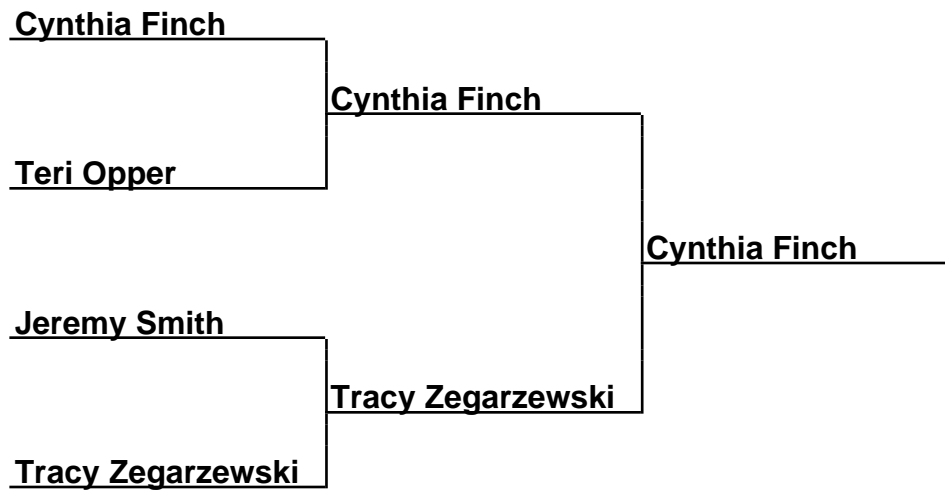

**Brackets**

**41-23-001 Sue Snider SummerFun - Newberry, SC**

**30Prime-Fin-F - Prime 30 Foot Finals ~F~**

**Box Scores**

Championship Match	(1)Robert Koontz vs. (2)Shelly Martinez	14-12,12-13,10-14
Semi-Finals	(1)Robert Koontz vs. (4)Maria McIntyre	5-10,10-10,17-8,6-3(10)
Semi-Finals	(2)Shelly Martinez vs. (3)Mike Hardie	9-12,15-10,21-12

**Brackets**

**41-23-001 Sue Snider SummerFun - Newberry, SC**

**30Prime-Fin-G - Prime 30 Foot Finals ~G~**

**Box Scores**

Championship Match	(4)Robert Smullen vs. (2)Sue Mayberry	13-14,12-14
Semi-Finals	(1)JoAnn Stanford vs. (4)Robert Smullen	5-12,11-18
Semi-Finals	(2)Sue Mayberry vs. (3)Dee Scritchfield	12-10,12-8

**Brackets**

**41-23-001 Sue Snider SummerFun - Newberry, SC**

**30Prime-Fin-H - Prime 30 Foot Finals ~H~**

**Box Scores**

Championship Match	(1)Cynthia Finch vs. (3)Tracy Zegarzewski	7-11,14-14,11-10,6-3(14)
Semi-Finals	(1)Cynthia Finch vs. (4)Teri Opper	11-8,6-5
Semi-Finals	(2)Jeremy Smith vs. (3)Tracy Zegarzewski	13-9,7-7,5-14,3-4(10)