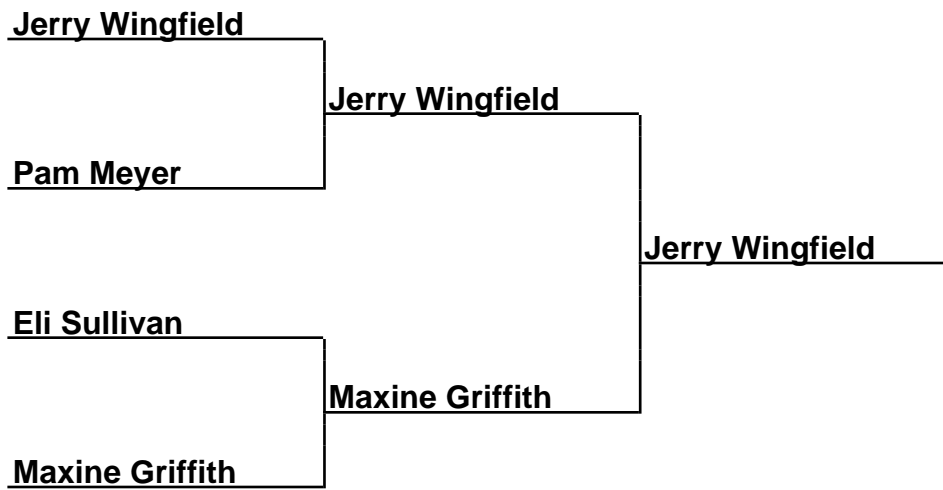

Box Scores

Championship Match	(1)Jerry Wingfield vs. (3)Maxine Griffith	19-19,18-21,24-19,9-5(10)
Semi-Finals	(1)Jerry Wingfield vs. (4)Pam Meyer	16-17,23-17,22-20
Semi-Finals	(2)Eli Sullivan vs. (3)Maxine Griffith	21-19,21-22,18-23