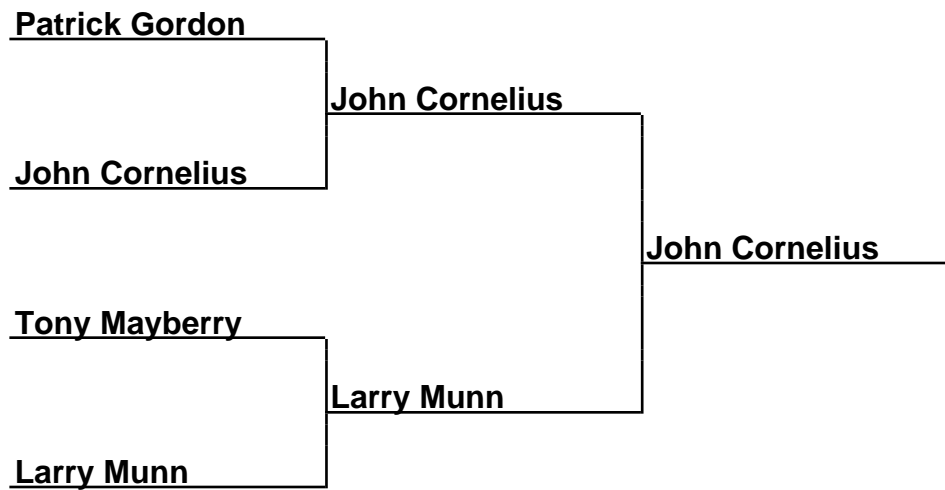

Box Scores

Championship Match	(4)John Cornelius vs. (3)Larry Munn	2-4,5-3,9-7
Semi-Finals	(1)Patrick Gordon vs. (4)John Cornelius	4-4,7-9,3-4
Semi-Finals	(2)Tony Mayberry vs. (3)Larry Munn	9-11,8-10