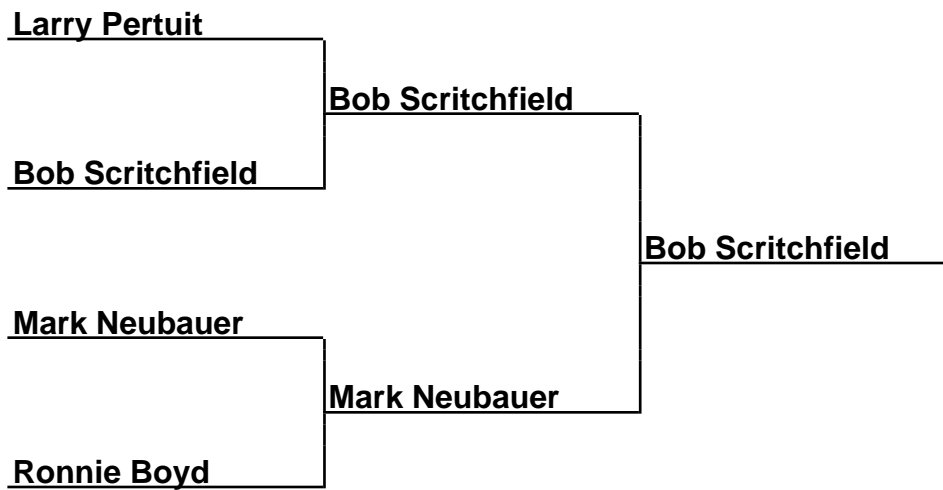

Box Scores

Championship Match	(4)Bob Scritchfield vs. (2)Mark Neubauer	7-7,5-4,7-5
Semi-Finals	(1)Larry Pertuit vs. (4)Bob Scritchfield	7-8,11-7,5-7
Semi-Finals	(2)Mark Neubauer vs. (3)Ronnie Boyd	8-7,8-8,10-11,3-2(10)