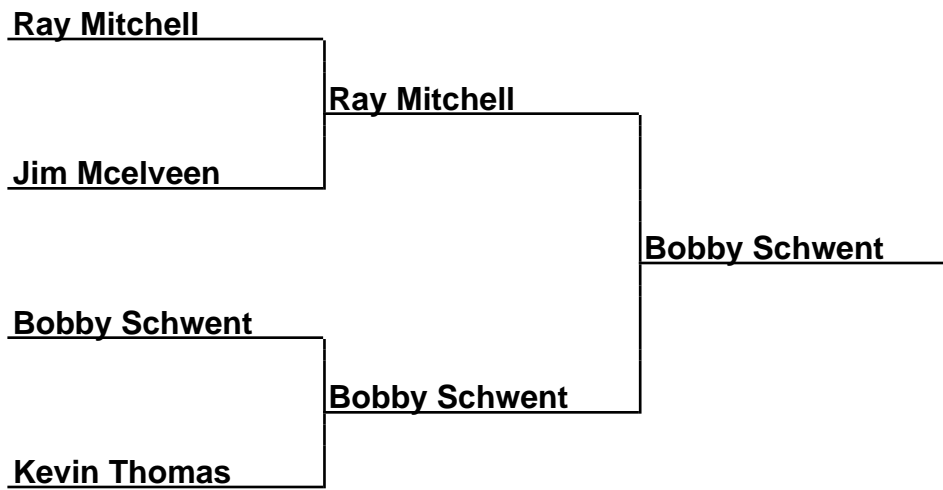

Box Scores

Championship Match	(1)Ray Mitchell vs. (2)Bobby Schwent	13-15,9-12
Semi-Finals	(1)Ray Mitchell vs. (4)Jim Mcelveen	10-9,8-9,11-10
Semi-Finals	(2)Bobby Schwent vs. (3)Kevin Thomas	11-9,12-9