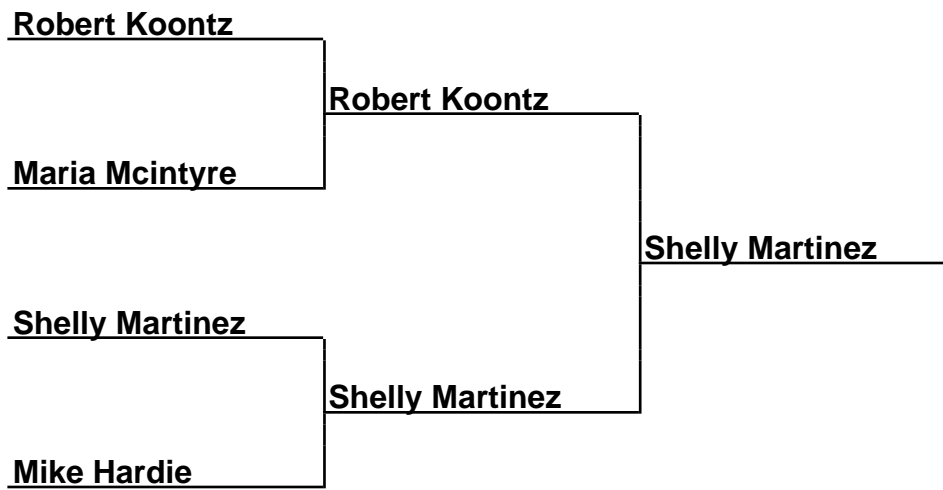

**Brackets**

**41-23-001 Sue Snider SummerFun - Newberry, SC**

**30Prime-Fin-E - Prime 30 Foot Finals ~E~**

**Box Scores**

Championship Match	(1)James Sizemore vs. (3)Tony Hurley	15-11,16-17,19-16
Semi-Finals	(1)James Sizemore vs. (4)George Schmidt	22-15,14-18,17-12
Semi-Finals	(2)Modesta Ramirez vs. (3)Tony Hurley	11-17,11-13

**Brackets**

**41-23-001 Sue Snider SummerFun - Newberry, SC**

**30Prime-Fin-F - Prime 30 Foot Finals ~F~**

**Box Scores**

Championship Match	(1)Robert Koontz vs. (2)Shelly Martinez	14-12,12-13,10-14
Semi-Finals	(1)Robert Koontz vs. (4)Maria McIntyre	5-10,10-10,17-8,6-3(10)
Semi-Finals	(2)Shelly Martinez vs. (3)Mike Hardie	9-12,15-10,21-12