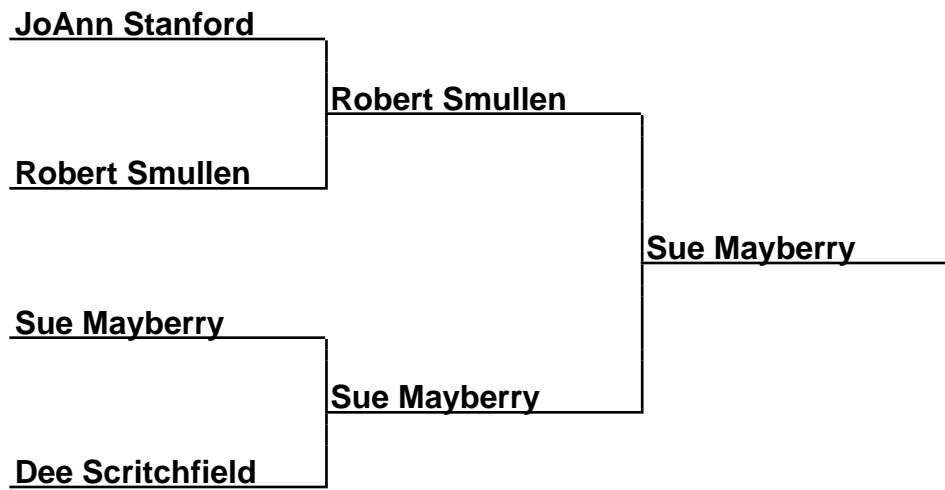

**Brackets**

**41-23-001 Sue Snider SummerFun - Newberry, SC**

**30Prime-Fin-E - Prime 30 Foot Finals ~E~**

**Box Scores**

Championship Match	(1)James Sizemore vs. (3)Tony Hurley	15-11,16-17,19-16
Semi-Finals	(1)James Sizemore vs. (4)George Schmidt	22-15,14-18,17-12
Semi-Finals	(2)Modesta Ramirez vs. (3)Tony Hurley	11-17,11-13

**Brackets**

**41-23-001 Sue Snider SummerFun - Newberry, SC**

**30Prime-Fin-F - Prime 30 Foot Finals ~F~**

**Box Scores**

Championship Match	(1)Robert Koontz vs. (2)Shelly Martinez	14-12,12-13,10-14
Semi-Finals	(1)Robert Koontz vs. (4)Maria McIntyre	5-10,10-10,17-8,6-3(10)
Semi-Finals	(2)Shelly Martinez vs. (3)Mike Hardie	9-12,15-10,21-12

**Brackets**

**41-23-001 Sue Snider SummerFun - Newberry, SC**

**30Prime-Fin-G - Prime 30 Foot Finals ~G~**

**Box Scores**

Championship Match	(4)Robert Smullen vs. (2)Sue Mayberry	13-14,12-14
Semi-Finals	(1)JoAnn Stanford vs. (4)Robert Smullen	5-12,11-18
Semi-Finals	(2)Sue Mayberry vs. (3)Dee Scritchfield	12-10,12-8