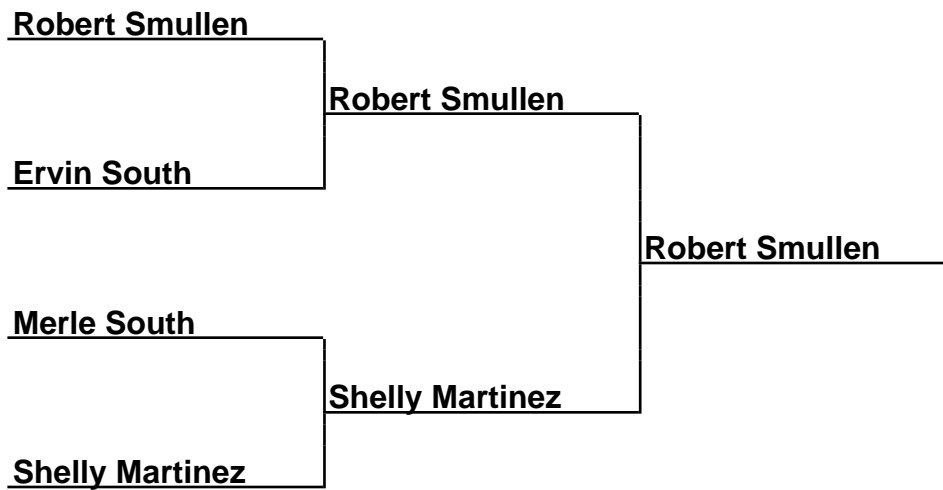

Brackets

33-23-020 Tommy Whal Open - Clarksville, TN

30Prime-Fin-E - Prime 30 Foot Finals ~E~

Box Scores

Championship Match	(1)Bill Brand vs. (2)Chuck Garrison	11-11,14-8,16-16
Semi-Finals	(1)Bill Brand vs. (4)Mike Hardie	8-8,10-8,14-9
Semi-Finals	(2)Chuck Garrison vs. (3)Patricia Pertuit	12-6,14-9

Brackets

33-23-020 Tommy Whal Open - Clarksville, TN

30Prime-Fin-F - Prime 30 Foot Finals ~F~

Box Scores

Championship Match	(1)Robert Smullen vs. (3)Shelly Martinez	12-5,15-8
Semi-Finals	(1)Robert Smullen vs. (4)Ervin South	7-5,14-8
Semi-Finals	(2)Merle South vs. (3)Shelly Martinez	13-16,10-18