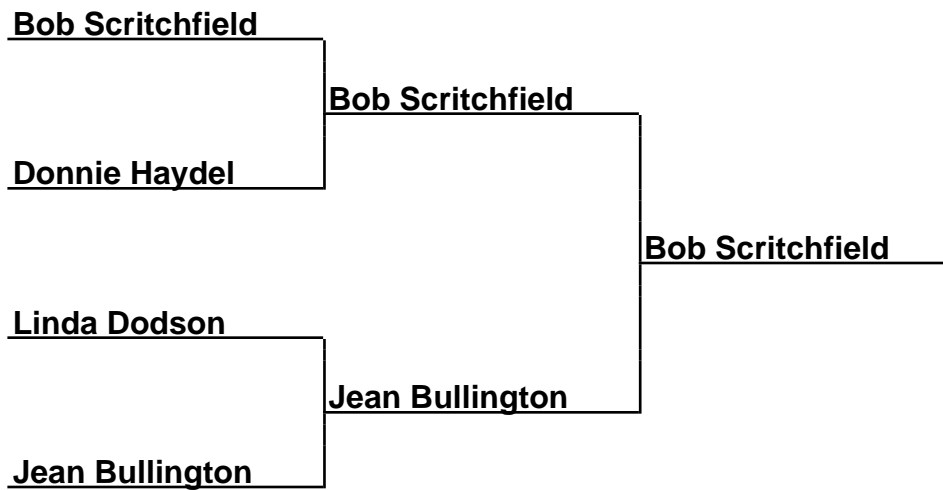

Brackets

33-23-020 Tommy Whal Open - Clarksville, TN

30Prime-Fin-G - Prime 30 Foot Finals ~G~

Box Scores

Championship Match	(1)Dee Scritchfield vs. (2)Wanda Lantz	8-10,10-11
Semi-Finals	(1)Dee Scritchfield vs. (4)Al Dodson	8-9,10-9,7-7,12-11(28)
Semi-Finals	(2)Wanda Lantz vs. (3)Tracy Zegarzewski	11-5,13-10

Brackets

33-23-020 Tommy Whal Open - Clarksville, TN

30Prime-Fin-H - Prime 30 Foot Finals ~H~

Box Scores

Championship Match	(1)Ronnie Boyd vs. (2)Donna Thomason	8-6,11-10
Semi-Finals	(1)Ronnie Boyd vs. (4)Sheila Legrand	8-4,7-9,11-2
Semi-Finals	(2)Donna Thomason vs. (3)Larry Pertuit	10-7,10-12,12-11

Brackets

33-23-020 Tommy Whal Open - Clarksville, TN

30Prime-Fin-I - Prime 30 Foot Finals ~I~

Box Scores

Championship Match	(1)Bob Scritchfield vs. (3)Jean Bullington	5-2,6-4
Semi-Finals	(1)Bob Scritchfield vs. (4)Donnie Haydel	4-2,5-0
Semi-Finals	(2)Linda Dodson vs. (3)Jean Bullington	4-4,6-5,2-4,0-1(10)