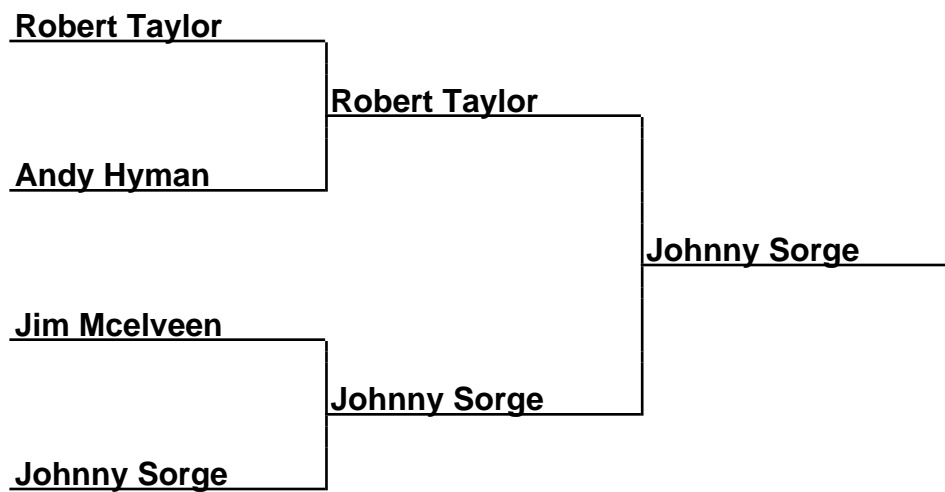

Box Scores

Championship Match	(1)Robert Taylor vs. (3)Johnny Sorge	8-15,14-14,13-16
Semi-Finals	(1)Robert Taylor vs. (4)Andy Hyman	19-7,11-8
Semi-Finals	(2)Jim Mcelveen vs. (3)Johnny Sorge	8-16,11-10,6-12