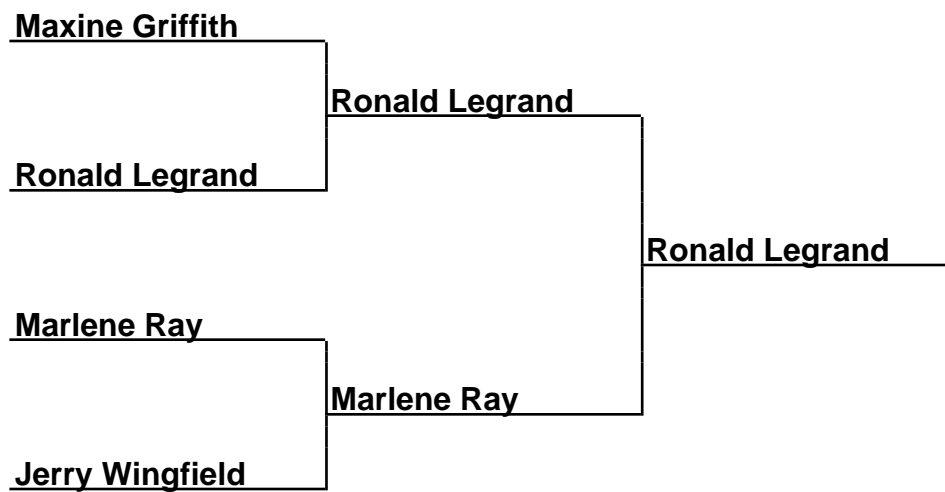

Brackets

33-23-020 Tommy Whal Open - Clarksville, TN

40Prime-Fin-D - Prime 40 Foot Fin als ~D~

Box Scores

Championship Match	(1)Merle Glidewell vs. (2)Randal Light	3-10,5-10
Consolation Match	Bye vs. (3)Hilton Rhodes	
Semi-Finals	(2)Randal Light vs. (3)Hilton Rhodes	4-3,3-4,3-2

Brackets

33-23-020 Tommy Whal Open - Clarksville, TN

30Prime-Fin-A - Prime 30 Foot Finals ~A~

Box Scores

Championship Match	(4)Ronald Legrand vs. (2)Marlene Ray	25-18,23-23,24-20
Semi-Finals	(1)Maxine Griffith vs. (4)Ronald Legrand	24-21,22-22,21-23,7-8(10)
Semi-Finals	(2)Marlene Ray vs. (3)Jerry Wingfield	18-17,21-24,22-19