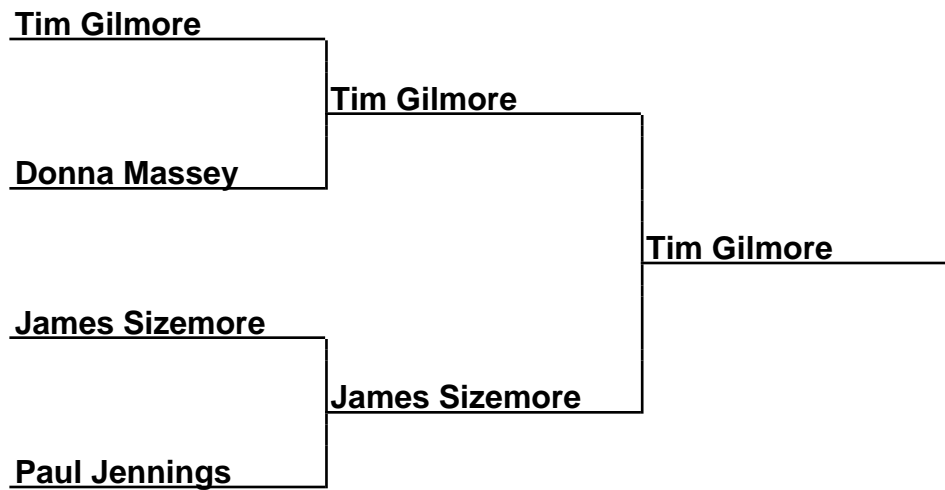

Brackets

33-23-020 Tommy Whal Open - Clarksville, TN

30Prime-Fin-C - Prime 30 Foot Finals ~C~

Box Scores

Championship Match	(1)Kelly Glidewell vs. (2)James Cooper	18-17,19-22,20-23
Semi-Finals	(1)Kelly Glidewell vs. (4)Larry Davis	16-15,15-17,23-12
Semi-Finals	(2)James Cooper vs. (3)James(Mac) Mcmillian	19-13,20-21,18-16

Brackets

33-23-020 Tommy Whal Open - Clarksville, TN

30Prime-Fin-D - Prime 30 Foot Finals ~D~

Box Scores

Championship Match	(1)Tim Gilmore vs. (2)James Sizemore	19-16,18-15
Semi-Finals	(1)Tim Gilmore vs. (4)Donna Massey	21-7,15-11
Semi-Finals	(2)James Sizemore vs. (3)Paul Jennings	18-12,19-15