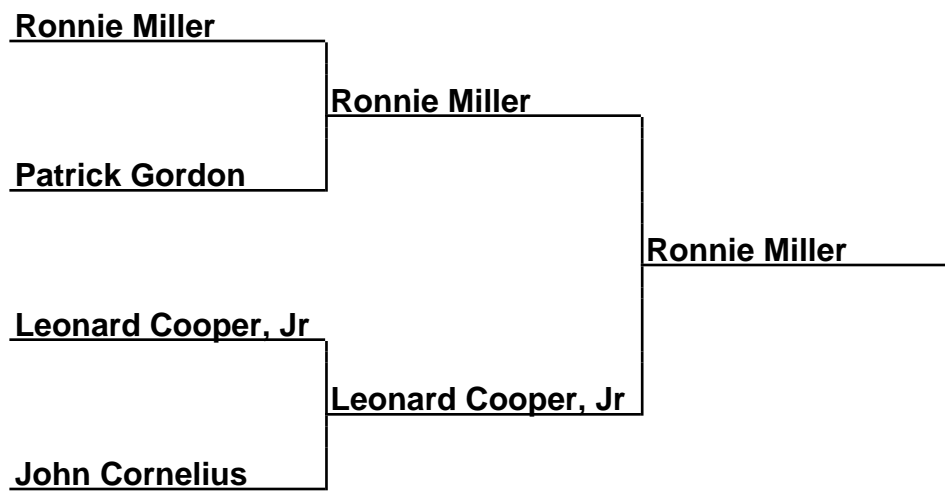

Box Scores

Championship Match	(1)Ronnie Miller vs. (2)Leonard Cooper, Jr	8-8,14-8,7-7
Semi-Finals	(1)Ronnie Miller vs. (4)Patrick Gordon	6-6,8-11,5-4,2-1(10)
Semi-Finals	(2)Leonard Cooper, Jr vs. (3)John Cornelius	6-12,8-7,9-4