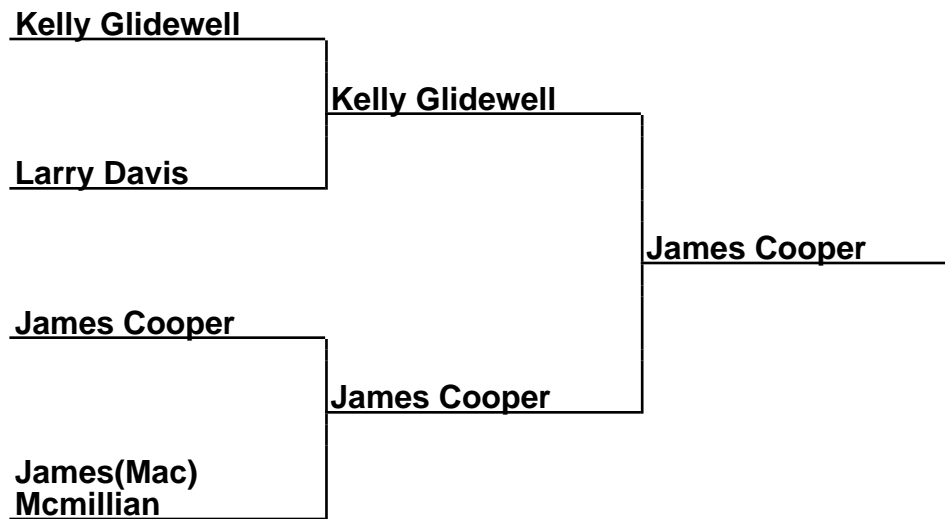

Box Scores

Championship Match	(1)Kelly Glidewell vs. (2)James Cooper	18-17,19-22,20-23
Semi-Finals	(1)Kelly Glidewell vs. (4)Larry Davis	16-15,15-17,23-12
Semi-Finals	(2)James Cooper vs. (3)James(Mac) Mcmillian	19-13,20-21,18-16