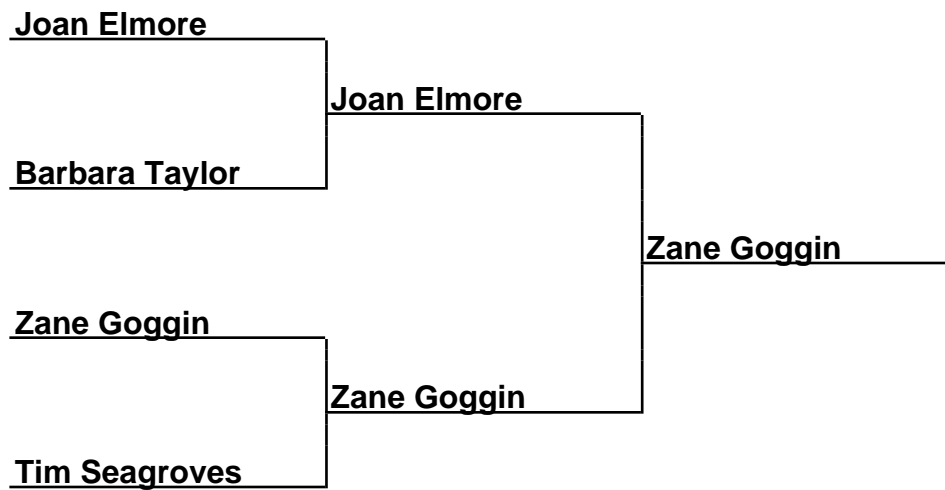

Box Scores

Championship Match	(1)Joan Elmore vs. (2)Zane Goggin	25-19,23-24,23-23,7-9(10)
Semi-Finals	(1)Joan Elmore vs. (4)Barbara Taylor	21-15,20-20,19-19
Semi-Finals	(2)Zane Goggin vs. (3)Tim Seagroves	21-14,15-22,18-17