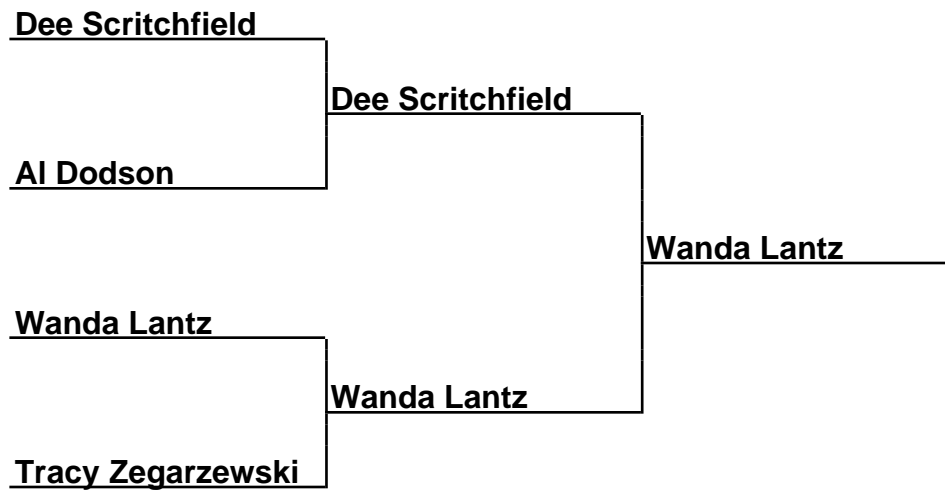

Brackets

33-23-020 Tommy Whal Open - Clarksville, TN

30Prime-Fin-F - Prime 30 Foot Finals ~F~

Box Scores

Championship Match	(1)Robert Smullen vs. (3)Shelly Martinez	12-5,15-8
Semi-Finals	(1)Robert Smullen vs. (4)Ervin South	7-5,14-8
Semi-Finals	(2)Merle South vs. (3)Shelly Martinez	13-16,10-18

Brackets

33-23-020 Tommy Whal Open - Clarksville, TN

30Prime-Fin-G - Prime 30 Foot Finals ~G~

Box Scores

Championship Match	(1)Dee Scritchfield vs. (2)Wanda Lantz	8-10,10-11
Semi-Finals	(1)Dee Scritchfield vs. (4)Al Dodson	8-9,10-9,7-7,12-11(28)
Semi-Finals	(2)Wanda Lantz vs. (3)Tracy Zegarzewski	11-5,13-10