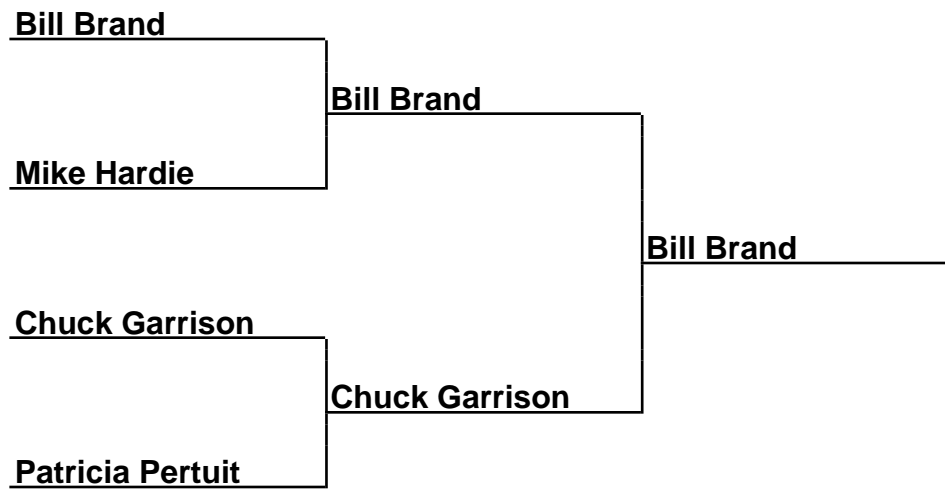

Box Scores

Championship Match	(1)Bill Brand vs. (2)Chuck Garrison	11-11,14-8,16-16
Semi-Finals	(1)Bill Brand vs. (4)Mike Hardie	8-8,10-8,14-9
Semi-Finals	(2)Chuck Garrison vs. (3)Patricia Pertuit	12-6,14-9