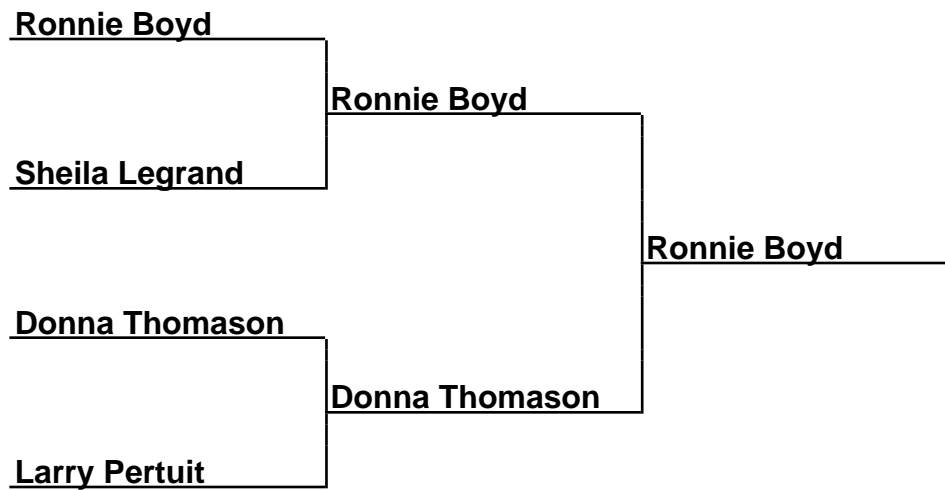

Brackets

33-23-020 Tommy Whal Open - Clarksville, TN

30Prime-Fin-F - Prime 30 Foot Finals ~F~

Box Scores

Championship Match	(1)Robert Smullen vs. (3)Shelly Martinez	12-5,15-8
Semi-Finals	(1)Robert Smullen vs. (4)Ervin South	7-5,14-8
Semi-Finals	(2)Merle South vs. (3)Shelly Martinez	13-16,10-18

Brackets

33-23-020 Tommy Whal Open - Clarksville, TN

30Prime-Fin-G - Prime 30 Foot Finals ~G~

Box Scores

Championship Match	(1)Dee Scritchfield vs. (2)Wanda Lantz	8-10,10-11
Semi-Finals	(1)Dee Scritchfield vs. (4)Al Dodson	8-9,10-9,7-7,12-11(28)
Semi-Finals	(2)Wanda Lantz vs. (3)Tracy Zegarzewski	11-5,13-10

Brackets

33-23-020 Tommy Whal Open - Clarksville, TN

30Prime-Fin-H - Prime 30 Foot Finals ~H~

Box Scores

Championship Match	(1)Ronnie Boyd vs. (2)Donna Thomason	8-6,11-10
Semi-Finals	(1)Ronnie Boyd vs. (4)Sheila Legrand	8-4,7-9,11-2
Semi-Finals	(2)Donna Thomason vs. (3)Larry Pertuit	10-7,10-12,12-11