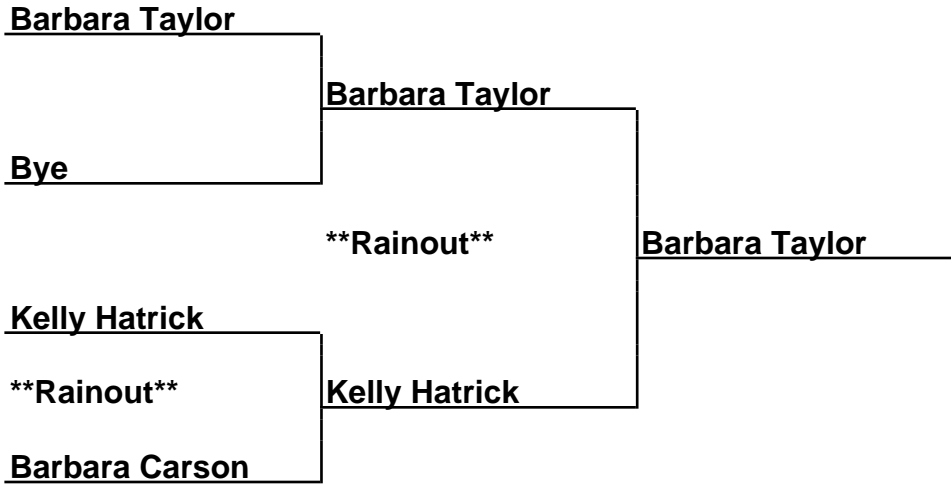

Box Scores

Championship Match	(1)Barbara Taylor vs. (2)Kelly Hatrick	**Rainout**
Semi-Finals	(2)Kelly Hatrick vs. (3)Barbara Carson	**Rainout**