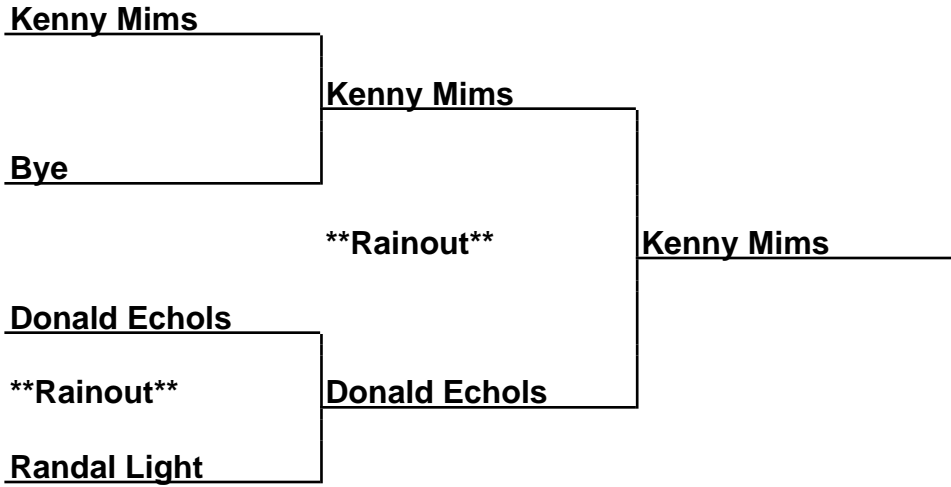

Box Scores

Championship Match	(1)Kenny Mims vs. (2)Donald Echols	**Rainout**
Semi-Finals	(2)Donald Echols vs. (3)Randal Light	**Rainout**