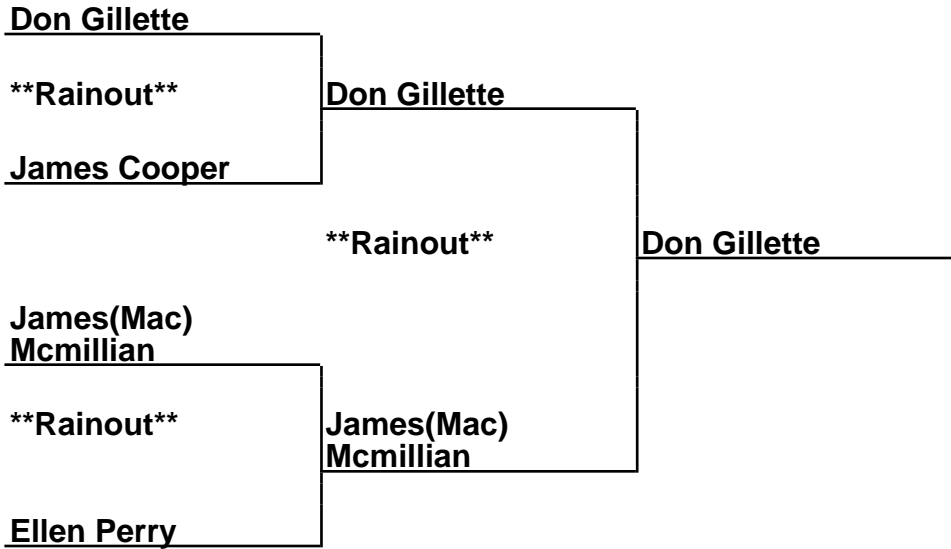

Brackets

41-24-001 Sue Snyder SummerFun - Newberry, SC

30Prime-Fin-A - Prime 30 Foot Finals ~A~

Box Scores

Championship Match	(1)Joan Elmore vs. (2)Eli Sullivan	**Rainout**
Semi-Finals	(1)Joan Elmore vs. (4)Jerry Wingfield	**Rainout**
Semi-Finals	(2)Eli Sullivan vs. (3)Ronald Legrand	**Rainout**

Brackets

41-24-001 Sue Snyder SummerFun - Newberry, SC

30Prime-Fin-B - Prime 30 Foot Finals ~B~

Box Scores

Championship Match	(1)Don Gillette vs. (2)James(Mac) Mcmillian	**Rainout**
Semi-Finals	(1)Don Gillette vs. (4)James Cooper	**Rainout**
Semi-Finals	(2)James(Mac) Mcmillian vs. (3)Ellen Perry	**Rainout**