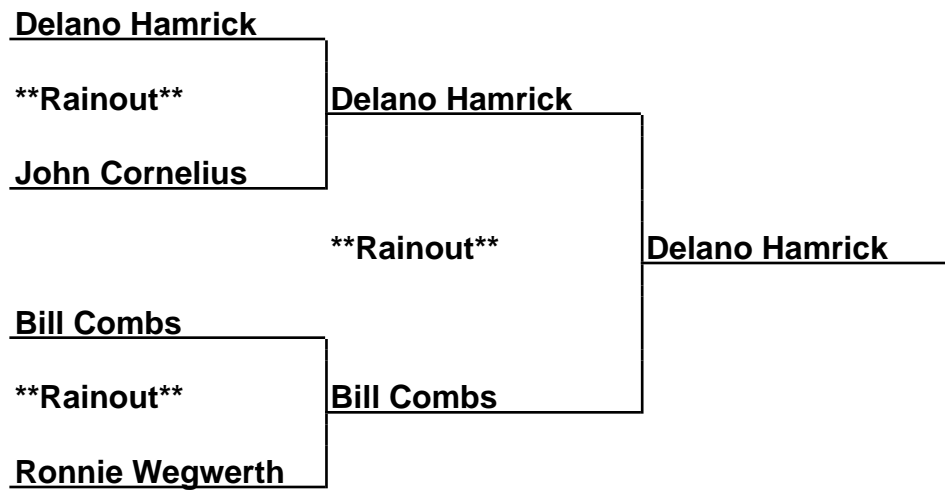

Box Scores

Championship Match	(1)Delano Hamrick vs. (2)Bill Combs	**Rainout**
Semi-Finals	(1)Delano Hamrick vs. (4)John Cornelius	**Rainout**
Semi-Finals	(2)Bill Combs vs. (3)Ronnie Wegwerth	**Rainout**