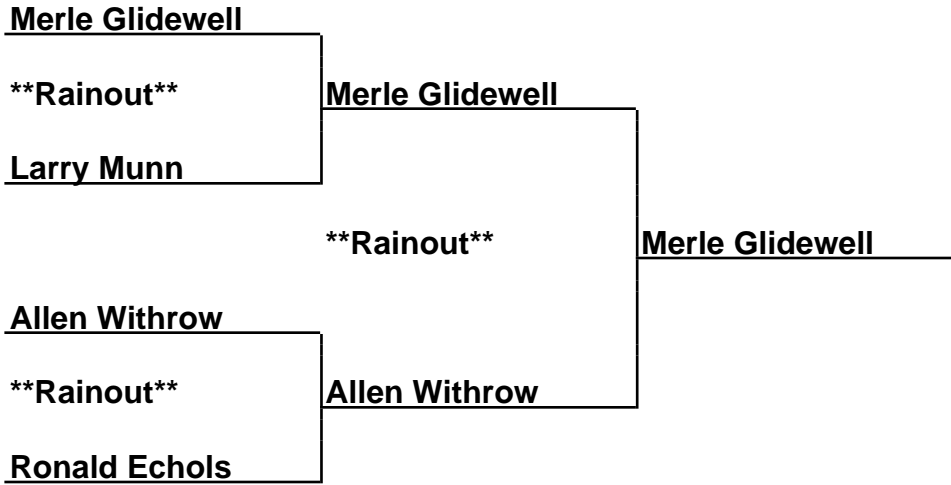

Box Scores

Championship Match	(1)Merle Glidewell vs. (2)Allen Withrow	**Rainout**
Semi-Finals	(1)Merle Glidewell vs. (4)Larry Munn	**Rainout**
Semi-Finals	(2)Allen Withrow vs. (3)Ronald Echols	**Rainout**