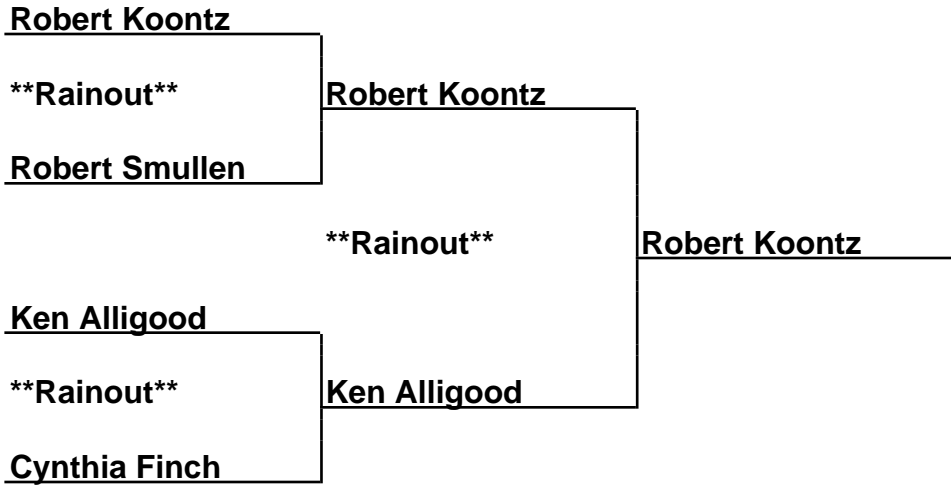

Box Scores

Championship Match	(1)Robert Koontz vs. (2)Ken Alligood	**Rainout**
Semi-Finals	(1)Robert Koontz vs. (4)Robert Smullen	**Rainout**
Semi-Finals	(2)Ken Alligood vs. (3)Cynthia Finch	**Rainout**