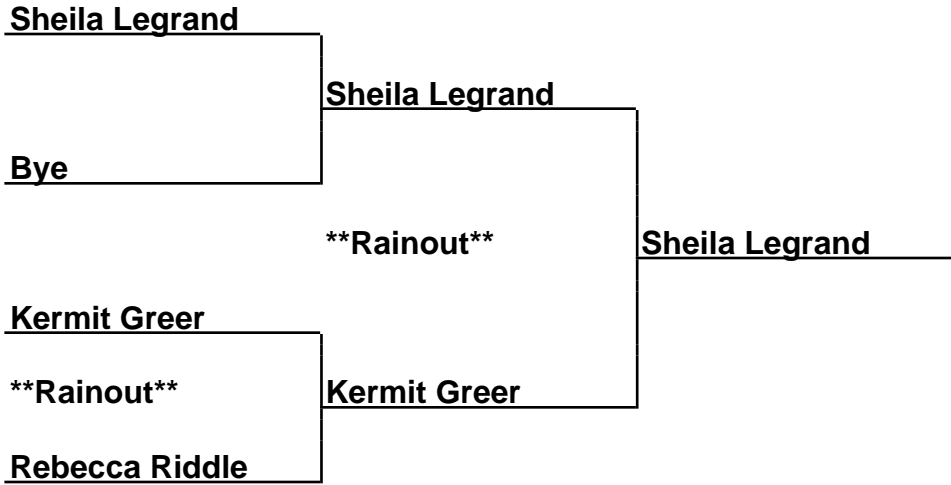

Brackets

41-24-001 Sue Snyder SummerFun - Newberry, SC

30Prime-Fin-I - Prime 30 Foot Finals ~I~

Box Scores

Championship Match	(1)Wade Wolford vs. (2)Ronnie Boyd	**Rainout**
Semi-Finals	(1)Wade Wolford vs. (4)Larry Moss	**Rainout**
Semi-Finals	(2)Ronnie Boyd vs. (3)Carletta Mims	**Rainout**

Brackets

41-24-001 Sue Snyder SummerFun - Newberry, SC

30Prime-Fin-J - Prime 30 Foot Finals ~J~

Box Scores

Championship Match	(1)Rickey Afinowicz vs. (2)Tina Prowell	**Rainout**
Semi-Finals	(2)Tina Prowell vs. (3)Bob Scritchfield	**Rainout**

Brackets

41-24-001 Sue Snyder SummerFun - Newberry, SC

30Prime-Fin-K - Prime 30 Foot Finals ~K~

Box Scores

Championship Match	(1)Sheila Legrand vs. (2)Kermit Greer	**Rainout**
Semi-Finals	(2)Kermit Greer vs. (3)Rebecca Riddle	**Rainout**