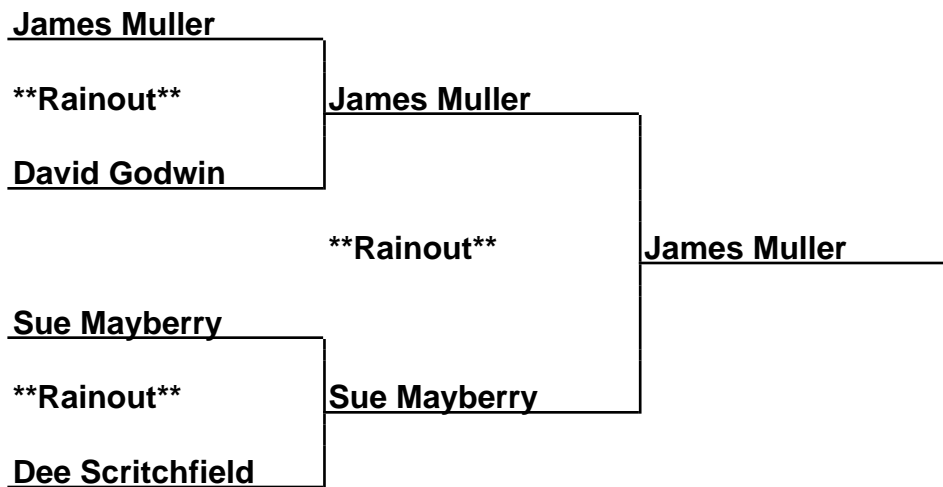

Brackets

41-24-001 Sue Snyder SummerFun - Newberry, SC

30Prime-Fin-C - Prime 30 Foot Finals ~C~

Box Scores

Championship Match	(1)April Campbell vs. (2)Tim Seagroves	**Rainout**
Semi-Finals	(1)April Campbell vs. (4)James Sizemore	**Rainout**
Semi-Finals	(2)Tim Seagroves vs. (3)Kelly Glidewell	**Rainout**

Brackets

41-24-001 Sue Snyder SummerFun - Newberry, SC

30Prime-Fin-D - Prime 30 Foot Finals ~D~

Box Scores

Championship Match

(1)Tony Hurley vs. (2)Larry Davis

****Rainout****

Brackets

41-24-001 Sue Snyder SummerFun - Newberry, SC

30Prime-Fin-E - Prime 30 Foot Finals ~E~

Box Scores

Championship Match	(1)James Muller vs. (2)Sue Mayberry	**Rainout**
Semi-Finals	(1)James Muller vs. (4)David Godwin	**Rainout**
Semi-Finals	(2)Sue Mayberry vs. (3)Dee Scritchfield	**Rainout**