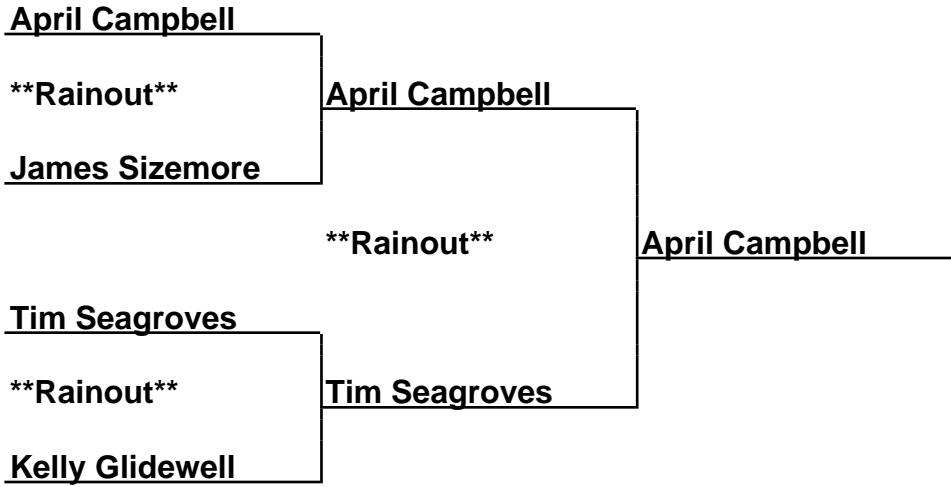

Box Scores

Championship Match	(1)April Campbell vs. (2)Tim Seagroves	**Rainout**
Semi-Finals	(1)April Campbell vs. (4)James Sizemore	**Rainout**
Semi-Finals	(2)Tim Seagroves vs. (3)Kelly Glidewell	**Rainout**