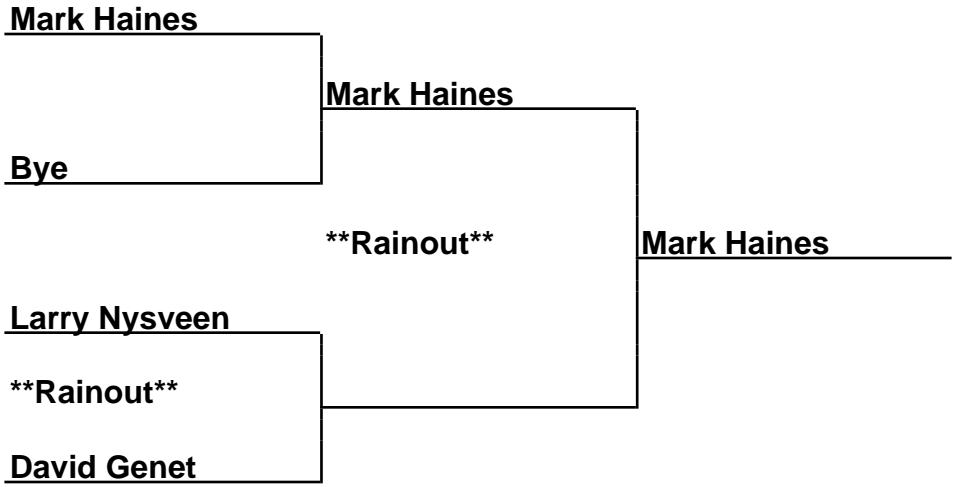

Brackets

41-24-001 Sue Snyder SummerFun - Newberry, SC

40Prime-Fin-F - Prime 40 Foot Finals ~F~

Box Scores

Championship Match	(1)Merle Glidewell vs. (2)Allen Withrow	**Rainout**
Semi-Finals	(1)Merle Glidewell vs. (4)Larry Munn	**Rainout**
Semi-Finals	(2)Allen Withrow vs. (3)Ronald Echols	**Rainout**

Brackets

41-24-001 Sue Snyder SummerFun - Newberry, SC

40Prime-Fin-G - Prime 40 Foot Finals ~G~

Box Scores

Championship Match	(1)Kenny Mims vs. (2)Donald Echols	**Rainout**
Semi-Finals	(2)Donald Echols vs. (3)Randal Light	**Rainout**

Brackets

41-24-001 Sue Snyder SummerFun - Newberry, SC

40Prime-Fin-H - Prime 40 Foot Finals ~H~

Box Scores

Championship Match	(1)Mark Haines vs.	**Rainout**
Consolation Match	Bye vs.	
Semi-Finals	(2)Larry Nysveen vs. (3)David Genet	**Rainout**