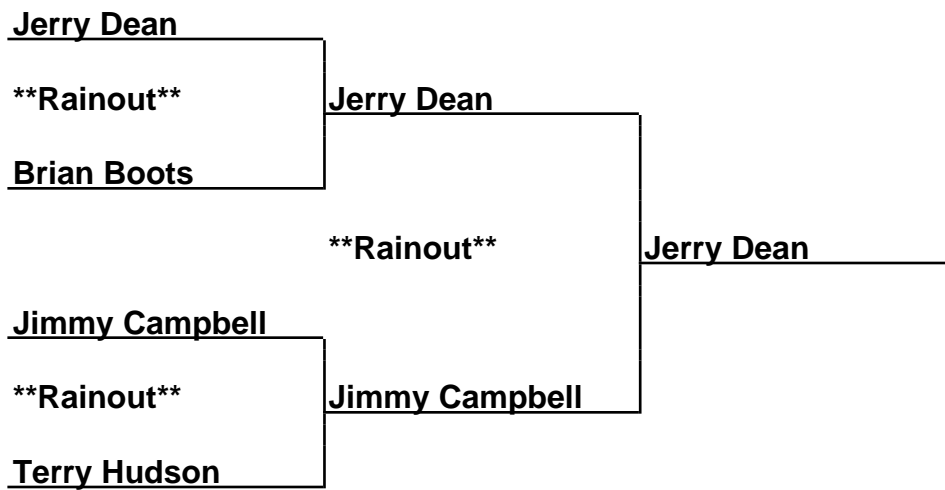

Box Scores

Championship Match	(1)Jerry Dean vs. (2)Jimmy Campbell	**Rainout**
Semi-Finals	(1)Jerry Dean vs. (4)Brian Boots	**Rainout**
Semi-Finals	(2)Jimmy Campbell vs. (3)Terry Hudson	**Rainout**