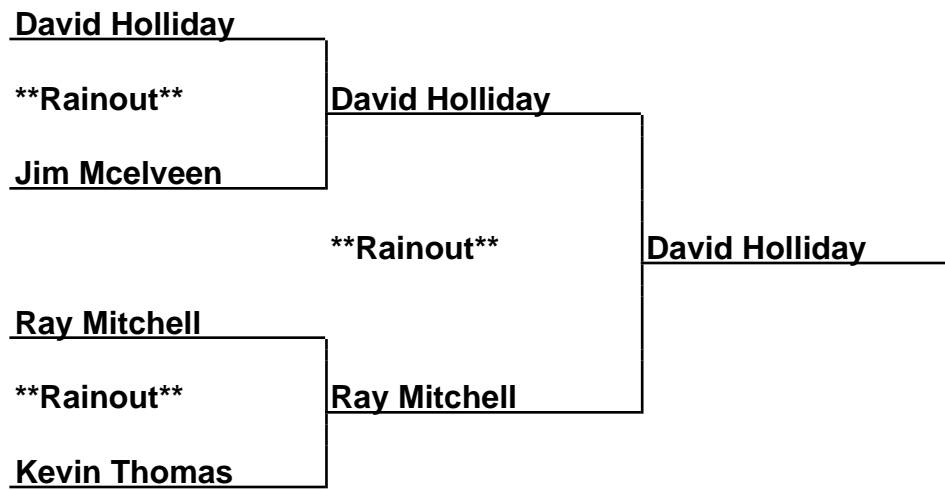

Box Scores

Championship Match	(1)David Holliday vs. (2)Ray Mitchell	**Rainout**
Semi-Finals	(1)David Holliday vs. (4)Jim Mcelveen	**Rainout**
Semi-Finals	(2)Ray Mitchell vs. (3)Kevin Thomas	**Rainout**