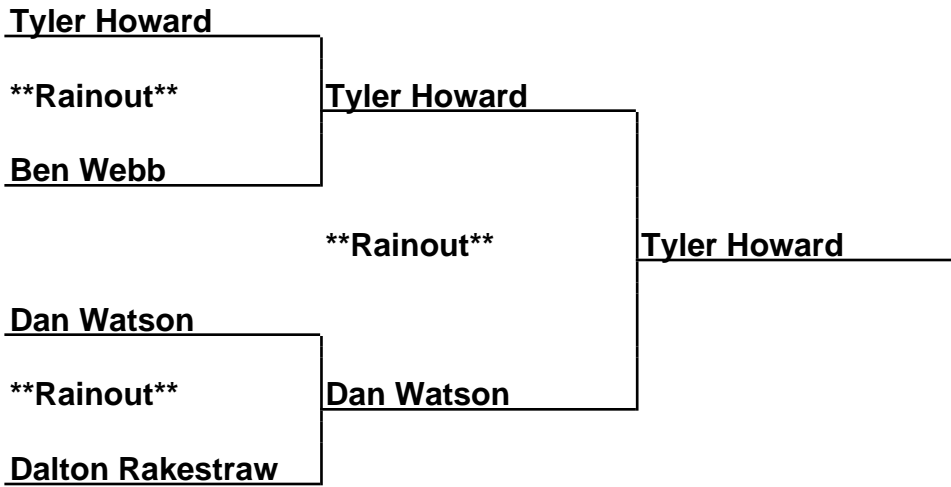

Brackets

41-24-001 Sue Snyder SummerFun - Newberry, SC
40Prime-Fin-A - Prime 40 Foot Finals ~A~

Box Scores

Championship Match	(1)Tyler Howard vs. (2)Dan Watson	**Rainout**
Semi-Finals	(1)Tyler Howard vs. (4)Ben Webb	**Rainout**
Semi-Finals	(2)Dan Watson vs. (3)Dalton Rakestraw	**Rainout**