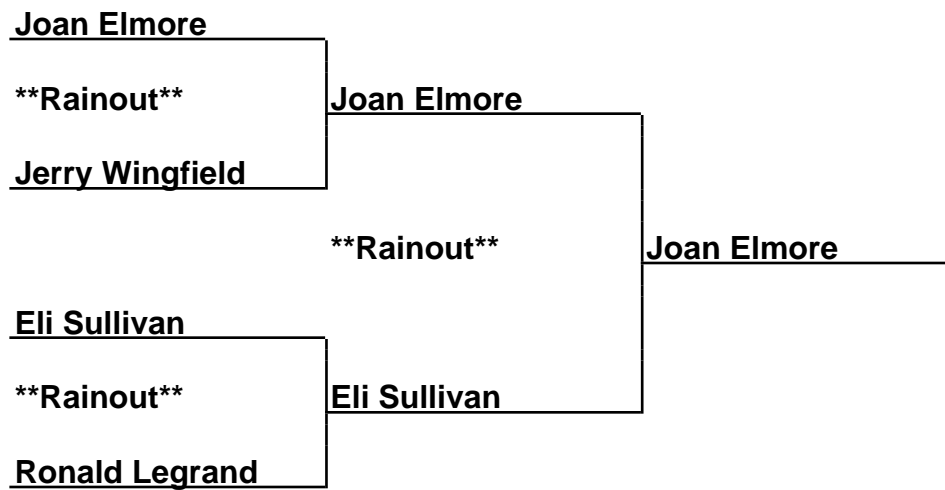

Brackets

41-24-001 Sue Snyder SummerFun - Newberry, SC

40Prime-Fin-H - Prime 40 Foot Finals ~H~

Box Scores

Championship Match	(1)Mark Haines vs.	**Rainout**
Consolation Match	Bye vs.	
Semi-Finals	(2)Larry Nysveen vs. (3)David Genet	**Rainout**

Brackets

41-24-001 Sue Snyder SummerFun - Newberry, SC

30Prime-Fin-A - Prime 30 Foot Finals ~A~

Box Scores

Championship Match	(1)Joan Elmore vs. (2)Eli Sullivan	**Rainout**
Semi-Finals	(1)Joan Elmore vs. (4)Jerry Wingfield	**Rainout**
Semi-Finals	(2)Eli Sullivan vs. (3)Ronald Legrand	**Rainout**