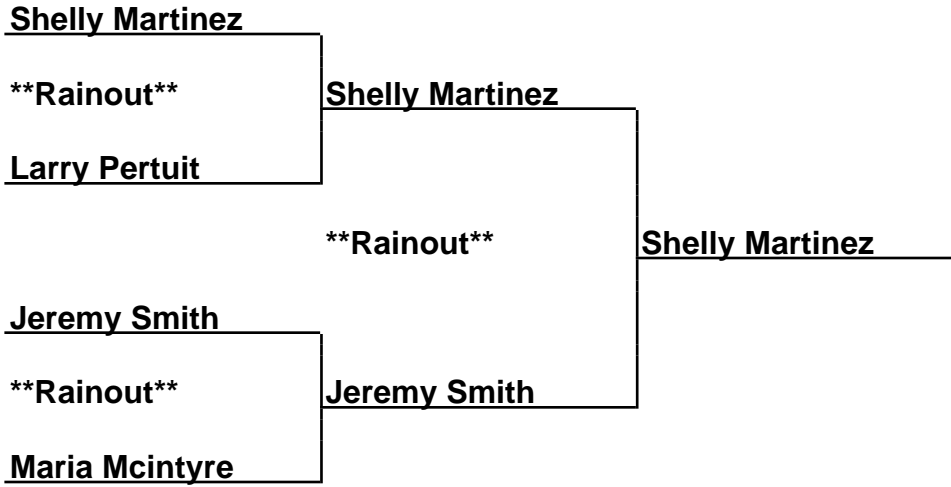

Brackets

41-24-001 Sue Snyder SummerFun - Newberry, SC

30Prime-Fin-F - Prime 30 Foot Finals ~F~

Box Scores

Championship Match	(1)Robert Koontz vs. (2)Ken Alligood	**Rainout**
Semi-Finals	(1)Robert Koontz vs. (4)Robert Smullen	**Rainout**
Semi-Finals	(2)Ken Alligood vs. (3)Cynthia Finch	**Rainout**

Brackets

41-24-001 Sue Snyder SummerFun - Newberry, SC

30Prime-Fin-G - Prime 30 Foot Finals ~G~

Box Scores

Championship Match	(1)Shelly Martinez vs. (2)Jeremy Smith	**Rainout**
Semi-Finals	(1)Shelly Martinez vs. (4)Larry Pertuit	**Rainout**
Semi-Finals	(2)Jeremy Smith vs. (3)Maria McIntyre	**Rainout**