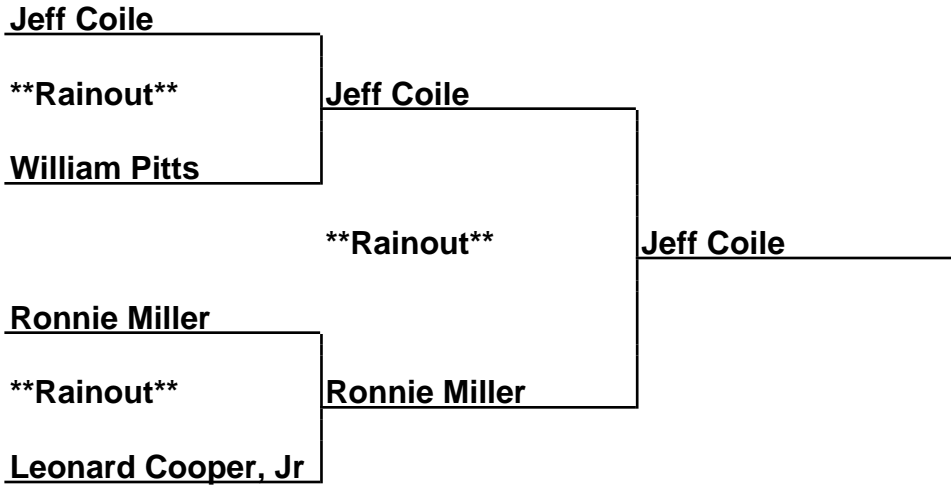

Box Scores

Championship Match	(1)Jeff Coile vs. (2)Ronnie Miller	**Rainout**
Semi-Finals	(1)Jeff Coile vs. (4)William Pitts	**Rainout**
Semi-Finals	(2)Ronnie Miller vs. (3)Leonard Cooper, Jr	**Rainout**