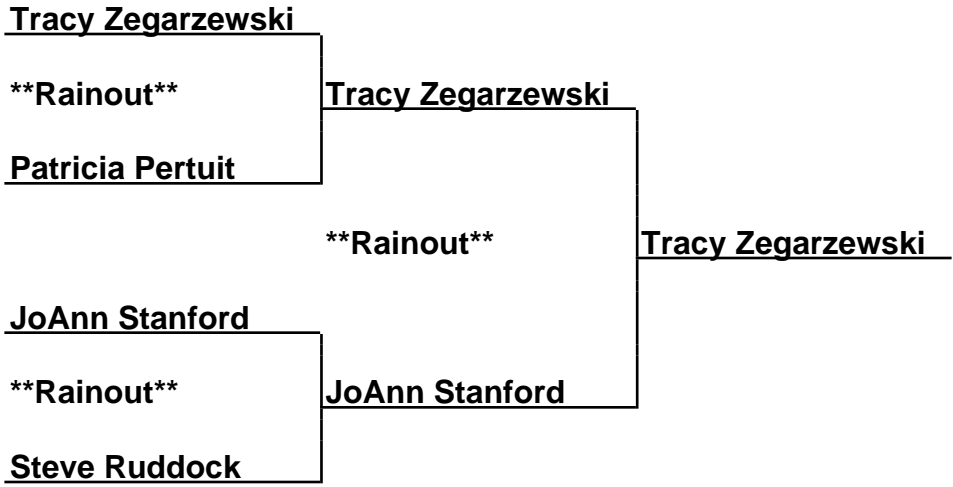

Box Scores

Championship Match	(1)Tracy Zegarzewski vs. (2)JoAnn Stanford	**Rainout**
Semi-Finals	(1)Tracy Zegarzewski vs. (4)Patricia Pertuit	**Rainout**
Semi-Finals	(2)JoAnn Stanford vs. (3)Steve Ruddock	**Rainout**