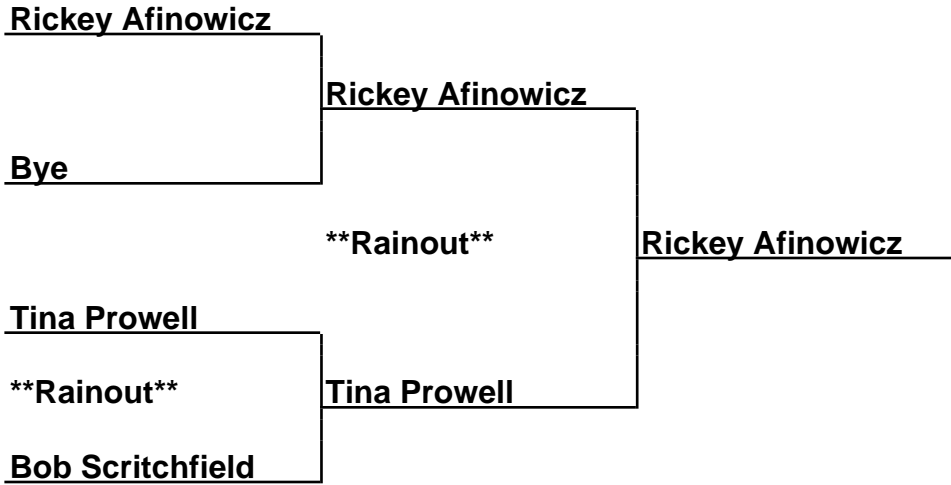

Box Scores

Championship Match	(1)Rickey Afinowicz vs. (2)Tina Prowell	**Rainout**
Semi-Finals	(2)Tina Prowell vs. (3)Bob Scritchfield	**Rainout**