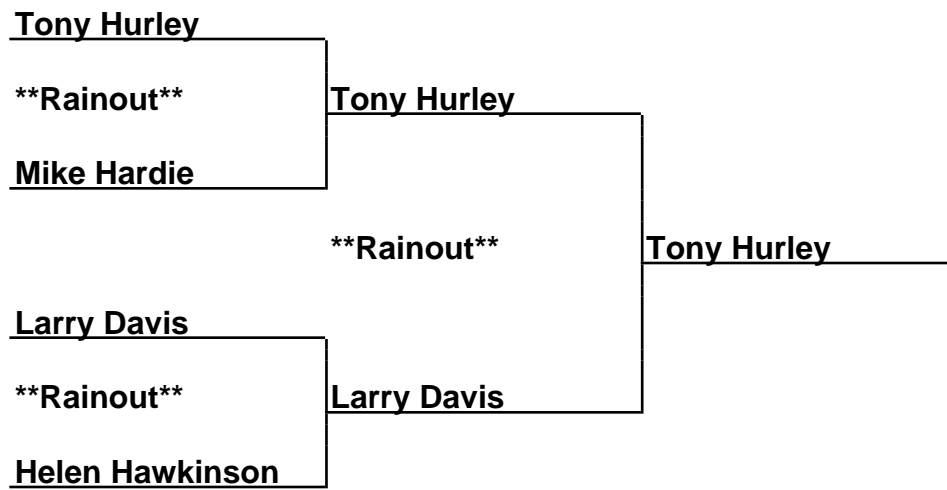

Brackets

41-24-001 Sue Snyder SummerFun - Newberry, SC

30Prime-Fin-C - Prime 30 Foot Finals ~C~

Box Scores

Championship Match	(1)April Campbell vs. (2)Tim Seagroves	**Rainout**
Semi-Finals	(1)April Campbell vs. (4)James Sizemore	**Rainout**
Semi-Finals	(2)Tim Seagroves vs. (3)Kelly Glidewell	**Rainout**

Brackets

41-24-001 Sue Snyder SummerFun - Newberry, SC

30Prime-Fin-D - Prime 30 Foot Finals ~D~

Box Scores

Championship Match

(1)Tony Hurley vs. (2)Larry Davis

****Rainout****

Brackets